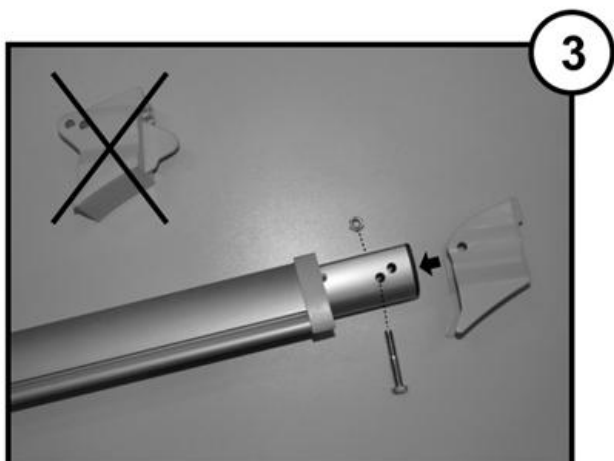

Safari Residence / Safari Panorama Transformation kit for Omnistor 6200

> Instructions

Transformation kit Omnistor 6200

306802
SRS906-00

For complete installation, see manual Safari Residence / Safari Panorama