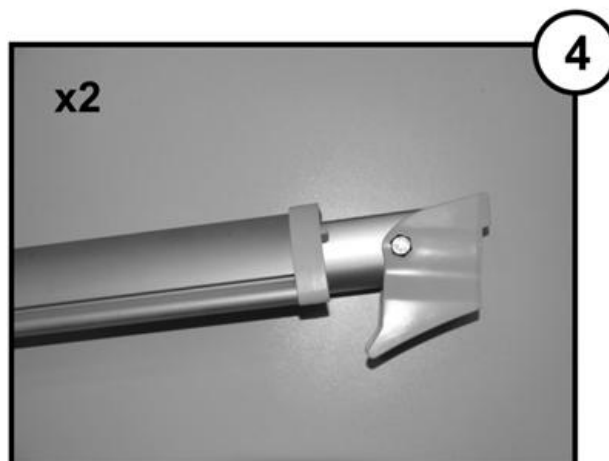

Safari Residence / Safari Panorama Transformation kit for Omnistor 6200

> Instructions

Transformation kit Omnistor 6200

306802
SRS906-00

For complete installation, see manual Safari Residence / Safari Panorama