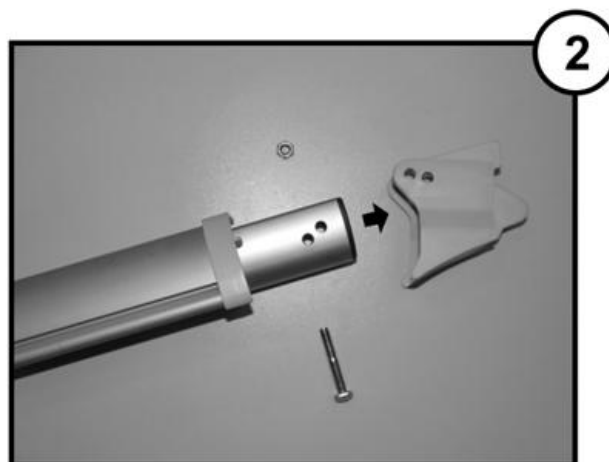

Safari Residence / Safari Panorama Transformation kit for Omnistor 6200

> Instructions

Transformation kit Omnistor 6200

306802
SRS906-00

For complete installation, see manual Safari Residence / Safari Panorama