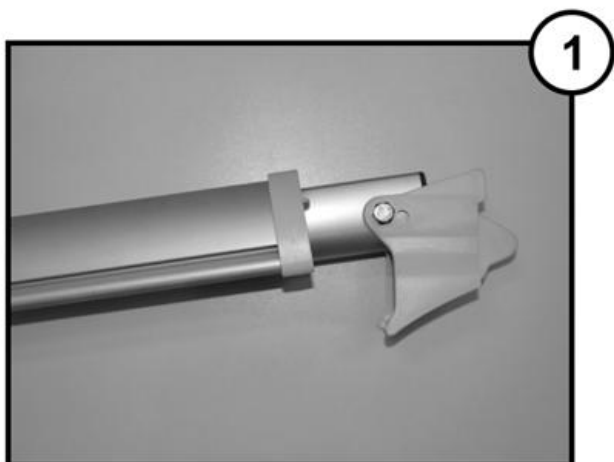

Safari Residence / Safari Panorama Transformation kit for Omnistor 6200

> Instructions

Transformation kit Omnistor 6200

306802
SRS906-00

For complete installation, see manual Safari Residence / Safari Panorama