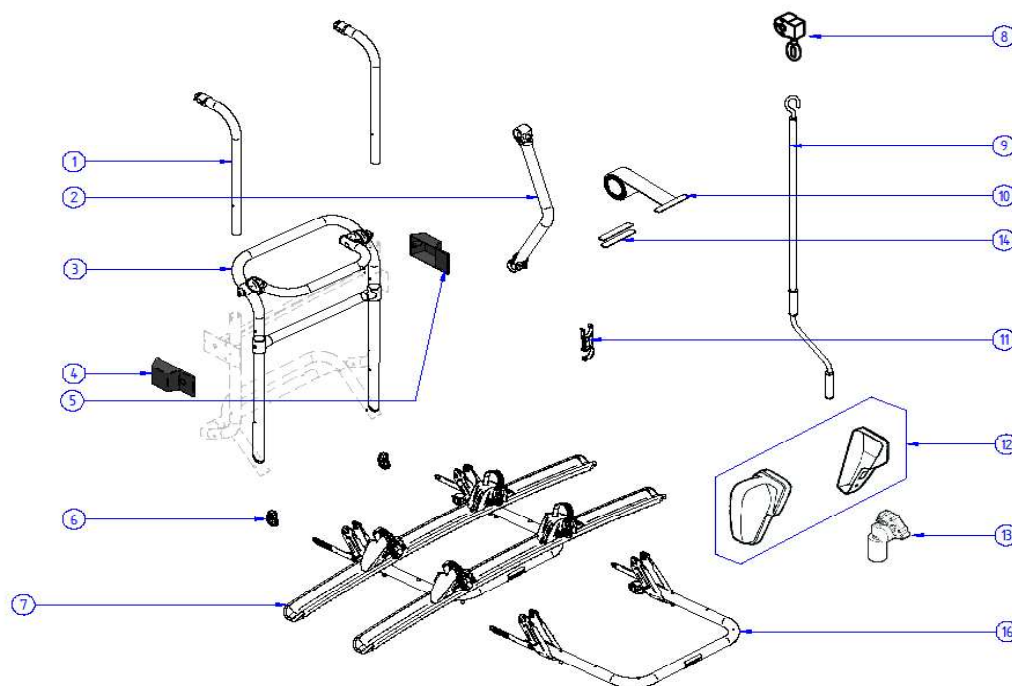

# 2020 SPARE PARTS LIST

## Lift V16 Manual - Lift V16 12V

**THULE**  
SWEDEN

OBL606

**THULE**  
SWEDEN

THULE Lift V16

OBL606-02

	ART.NR.	DESCRIPTION	RETAIL € (ex.VAT)
1	1500603103	LIFT V16 ARM (1x)	29,60
	307371	LIFT V16 EXTENSION ARMS 150CM (2pcs)	gen. price list
2	1500603104	LIFT V16 TIE TUBE (1x)	32,90
3	1500603105	LIFT V16 SUPPORTING FRAME	113,90
4	1500603106	LIFT V16 SIDEPLATE COVER BLACK LH - MANUAL & 12V	37,80
5	1500603107	LIFT V16 SIDEPLATE COVER BLACK RH - MANUAL	41,30
6	1500603108	LIFT V16 TUBE STOP 40° (2pcs)	6,40
7	1500603109	LIFT V16 PLATFORM COMPLETE	264,40
8	1500601972	LIFT MANUAL GEAR	29,20
9	1500601973	LIFT MANUAL HAND CRANK 100cm	17,60
	1500603148	LIFT MANUAL HAND CRANK 70cm	17,60
10	1500600467	LIFT STRAP - 2PCS	10,90
11	1500602622	G2 PLATFORM HOLDER 34/34 (1x)	6,20
12	1500603110	LIFT V16 12V MOTOR COVER RH BLACK - 2PCS	93,70
13	1500600504	LIFT 12V MOTOR	236,50
14	1500603177	REPAIR KIT LIFT INSERT PULL STRAPS	7,10
15	1500603118	REPAIR KIT LIFT MOTOR GEAR	11,10
16	1500603484	LIFT V16 PLATFORM WITHOUT RAILS	143,30