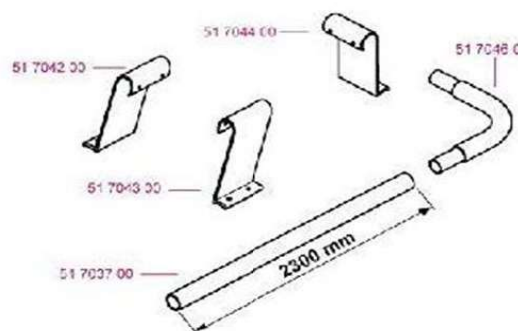

2019 SPARE PARTS LIST

LADDER and ROOFRAIL

Ver. 2007

Thule Ladder – Ladder Deluxe

Thule Ladder – Ladder

Thule Ladder – Roof Rack

Thule Ladder – Roof Rack Deluxe

	ART.NR.	DESCRIPTION	RETAIL € (ex.VAT)
	47010	FOOT SUPPORT OMNIBIKE DIAM 30	6,20
	47011	HINGE DOUBLE LADDER	11,30
	47012	BEDHOOK	11,30
	71632	TUBE PLUG BLACK Ø30	1,10
	71723	TUBE CLIP DOUBLE LADDER	3,50
	71724	COVER PLUG LADDER	0,90
	71730	OVAL PLUG OMNILADDER DELUXE	1,50
	71738	OVAL CLIP OMNILADDER DELUXE	3,50
	51703700	TUBE DIAM 30 L=2,30M	30,60
	51704001	RUNG LADDER	8,60
	51704101	BUMPER DOUBLE LADDER	42,50
	51704200	LH LADDER SUPPORT - 80MM/20	8,60
	51704300	RH LADDER SUPPORT - 80MM/20	8,60
	51704400	LADDER SUPPORT - 80MM	8,60
	51704601	BEND 90°	17,20
	51704700	ENDCAP ROOF RACK ASSY WHITE	28,80
	51704800	SUPPORT ROOF RACK ASSY WHITE	25,50
	51704900	END CAP ROOFRACK ASSY GREY	28,80
	51705000	SUPPORT ROOF RACK ASSY GREY	25,50
	51706000	OVAL TUBE L=3.0M WHITE	41,50
	51706100	OVAL TUBE L=3.0M ANO	41,50
	51708000	FIXATION KIT LADDER DOUBLE 10S	23,90
	51708100	FIXATION KIT LADDER SINGLE 6S	28,20
	51708200	FIXATION KIT LADDER 4 STEPS	37,20
	51708400	SUPPORT OVAL OMNILADDER DELUXE	9,40
	51708500	RUNG OMNILADDER	8,80
	51708600	HINGE OVAL OMNILADDER DELUXE	35,70