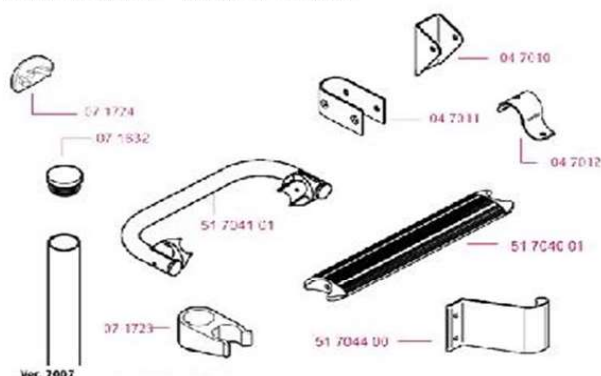

2019 SPARE PARTS LIST

LADDER and ROOFRAIL

Ver. 2007

Thule Ladder – Ladder Deluxe

Thule Ladder – Ladder

Thule Ladder – Roof Rack

Thule Ladder – Roof Rack Deluxe

	ART.NR.	DESCRIPTION	RETAIL € (ex.VAT)
	47010	FOOT SUPPORT OMNIBIKE DIAM 30	6,20
	47011	HINGE DOUBLE LADDER	11,30
	47012	BEDHOOK	11,30
	71632	TUBE PLUG BLACK Ø30	1,10
	71723	TUBE CLIP DOUBLE LADDER	3,50
	71724	COVER PLUG LADDER	0,90
	71730	OVAL PLUG OMNILADDER DELUXE	1,50
	71738	OVAL CLIP OMNILADDER DELUXE	3,50
	51703700	TUBE DIAM 30 L=2,30M	30,60
	51704001	RUNG LADDER	8,60
	51704101	BUMPER DOUBLE LADDER	42,50
	51704200	LH LADDER SUPPORT - 80MM/20	8,60
	51704300	RH LADDER SUPPORT - 80MM/20	8,60
	51704400	LADDER SUPPORT - 80MM	8,60
	51704601	BEND 90°	17,20
	51704700	ENDCAP ROOF RACK ASSY WHITE	28,80
	51704800	SUPPORT ROOF RACK ASSY WHITE	25,50
	51704900	END CAP ROOFRACK ASSY GREY	28,80
	51705000	SUPPORT ROOF RACK ASSY GREY	25,50
	51706000	OVAL TUBE L=3.0M WHITE	41,50
	51706100	OVAL TUBE L=3.0M ANO	41,50
	51708000	FIXATION KIT LADDER DOUBLE 10S	23,90
	51708100	FIXATION KIT LADDER SINGLE 6S	28,20
	51708200	FIXATION KIT LADDER 4 STEPS	37,20
	51708400	SUPPORT OVAL OMNILADDER DELUXE	9,40
	51708500	RUNG OMNILADDER	8,80
	51708600	HINGE OVAL OMNILADDER DELUXE	35,70