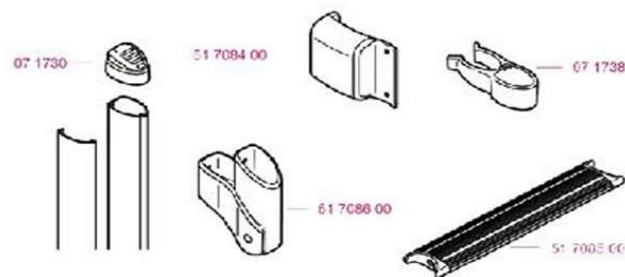

2019 SPARE PARTS LIST

LADDER and ROOFRAIL

Ver. 2007

Thule Ladder – Ladder Deluxe

Thule Ladder – Ladder

Thule Ladder – Roof Rack

Thule Ladder – Roof Rack Deluxe

	ART.NR.	DESCRIPTION	RETAIL € (ex.VAT)
	47010	FOOT SUPPORT OMNIBIKE DIAM 30	6,20
	47011	HINGE DOUBLE LADDER	11,30
	47012	BEDHOOK	11,30
	71632	TUBE PLUG BLACK Ø30	1,10
	71723	TUBE CLIP DOUBLE LADDER	3,50
	71724	COVER PLUG LADDER	0,90
	71730	OVAL PLUG OMNILADDER DELUXE	1,50
	71738	OVAL CLIP OMNILADDER DELUXE	3,50
	51703700	TUBE DIAM 30 L=2,30M	30,60
	51704001	RUNG LADDER	8,60
	51704101	BUMPER DOUBLE LADDER	42,50
	51704200	LH LADDER SUPPORT - 80MM/20	8,60
	51704300	RH LADDER SUPPORT - 80MM/20	8,60
	51704400	LADDER SUPPORT - 80MM	8,60
	51704601	BEND 90°	17,20
	51704700	ENDCAP ROOF RACK ASSY WHITE	28,80
	51704800	SUPPORT ROOF RACK ASSY WHITE	25,50
	51704900	END CAP ROOFRACK ASSY GREY	28,80
	51705000	SUPPORT ROOF RACK ASSY GREY	25,50
	51706000	OVAL TUBE L=3.0M WHITE	41,50
	51706100	OVAL TUBE L=3.0M ANO	41,50
	51708000	FIXATION KIT LADDER DOUBLE 10S	23,90
	51708100	FIXATION KIT LADDER SINGLE 6S	28,20
	51708200	FIXATION KIT LADDER 4 STEPS	37,20
	51708400	SUPPORT OVAL OMNILADDER DELUXE	9,40
	51708500	RUNG OMNILADDER	8,80
	51708600	HINGE OVAL OMNILADDER DELUXE	35,70