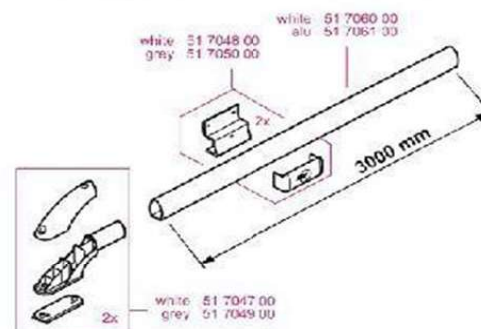

2019 SPARE PARTS LIST

LADDER and ROOFRAIL

Ver. 2007

Thule Ladder – Ladder Deluxe

Thule Ladder – Ladder

Thule Ladder – Roof Rack

Thule Ladder – Roof Rack Deluxe

	ART.NR.	DESCRIPTION	RETAIL € (ex.VAT)
	47010	FOOT SUPPORT OMNIBIKE DIAM 30	6,20
	47011	HINGE DOUBLE LADDER	11,30
	47012	BEDHOOK	11,30
	71632	TUBE PLUG BLACK Ø30	1,10
	71723	TUBE CLIP DOUBLE LADDER	3,50
	71724	COVER PLUG LADDER	0,90
	71730	OVAL PLUG OMNILADDER DELUXE	1,50
	71738	OVAL CLIP OMNILADDER DELUXE	3,50
	51703700	TUBE DIAM 30 L=2,30M	30,60
	51704001	RUNG LADDER	8,60
	51704101	BUMPER DOUBLE LADDER	42,50
	51704200	LH LADDER SUPPORT - 80MM/20	8,60
	51704300	RH LADDER SUPPORT - 80MM/20	8,60
	51704400	LADDER SUPPORT - 80MM	8,60
	51704601	BEND 90°	17,20
	51704700	ENDCAP ROOF RACK ASSY WHITE	28,80
	51704800	SUPPORT ROOF RACK ASSY WHITE	25,50
	51704900	END CAP ROOFRACK ASSY GREY	28,80
	51705000	SUPPORT ROOF RACK ASSY GREY	25,50
	51706000	OVAL TUBE L=3.0M WHITE	41,50
	51706100	OVAL TUBE L=3.0M ANO	41,50
	51708000	FIXATION KIT LADDER DOUBLE 10S	23,90
	51708100	FIXATION KIT LADDER SINGLE 6S	28,20
	51708200	FIXATION KIT LADDER 4 STEPS	37,20
	51708400	SUPPORT OVAL OMNILADDER DELUXE	9,40
	51708500	RUNG OMNILADDER	8,80
	51708600	HINGE OVAL OMNILADDER DELUXE	35,70