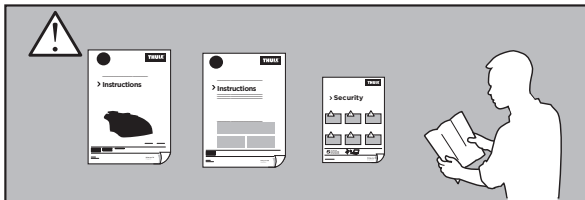

# > Instructions

**SUBARU Levorg**, 5-dr Estate, 14-  
**SUBARU WRX**, 4-dr Sedan, 18-

This kit is only for vehicles with fixpoint mounting.

 xx kg xx lbs	+		5 kg 11 lbs
<b>SUBARU Levorg</b> , 5-dr Estate, 14-	=	<b>Max.</b> <b>75 kg</b> <b>165 lbs</b>	
<b>SUBARU WRX</b> , 4-dr Sedan, 18-	=	<b>Max.</b> <b>40 kg</b> <b>88 lbs</b>	