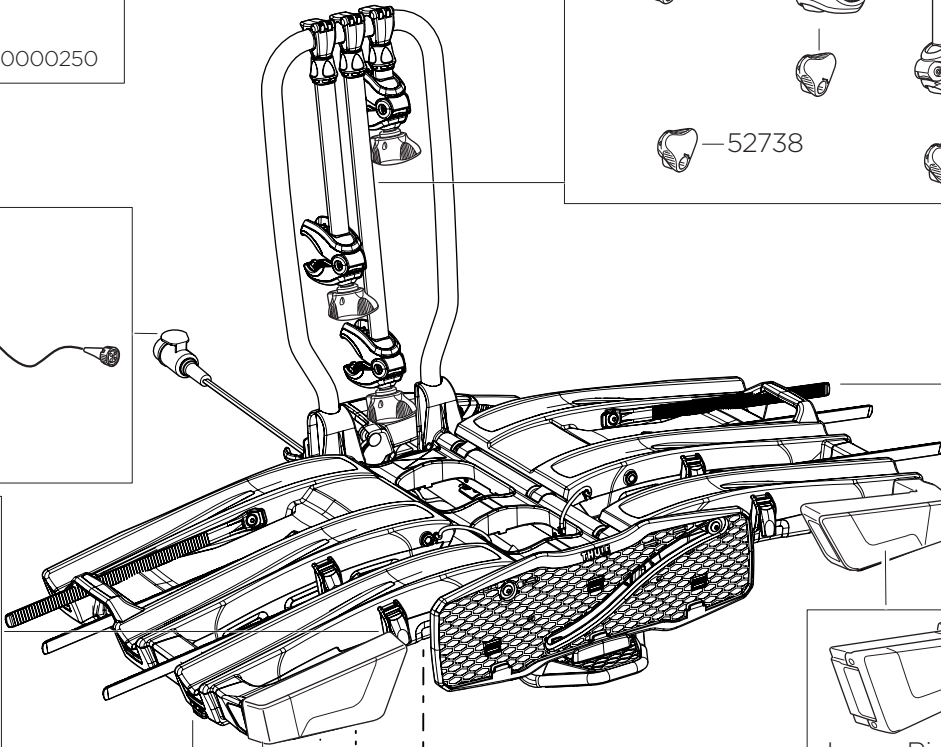

# Thule EasyFold XT

**THULE**  
SWEDEN

934101

Key+Lock  
= N....  
No  
N201-N250  
Sparepart No  
1500004201 - 1500004250

Key  
No  
N201-N250  
Sparepart No  
1500000201 - 1500000250

Rubber Spring  
52632  
x2

54112 (Black)  
54113 (Black)  
54114 (Black)

52738

52846  
x1

x1

x1

52850

52670

52847  
x1  
x1  
x1

52944

Lamp Left: 52365

Cover lens Left: 52369

Frame Left: 52370

52631

52849  
x1  
x1  
x1  
x1  
x1

Lamp Right: 52364

Cover lens Right: 52368

Frame Right: 52371

52848  
x1  
x1  
x1  
x1  
x1

52372  
x2  
x2  
x1

52598  
2-3 mm = A x2  
4-5 mm = B x2

52540 Cable Clip  
x4

» PART OF THULE GROUP