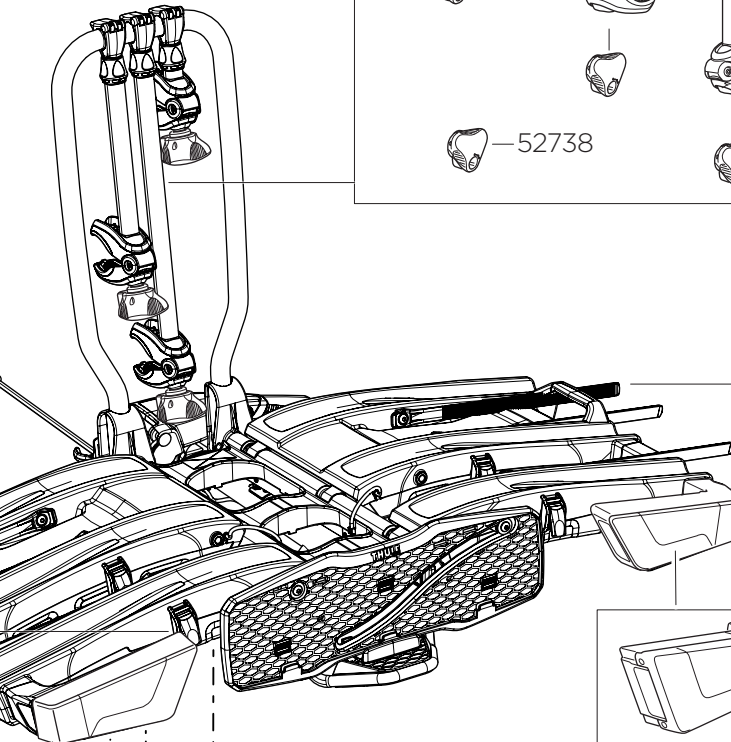

Thule EasyFold XT

THULE
SWEDEN

934101

Key+Lock
= N.....
No
N201-N250
Sparepart No
1500004201 - 1500004250

Key
No
N201-N250
Sparepart No
1500000201 - 1500000250

Rubber Spring

54185
x4
x4

54112 (Black)
54113 (Black)
54114 (Black)

52738

52846
x1

x1
x1

52850

52670

52847
x1
x1
x1

52944

Lamp Left: 52365
Cover lens Left: 52369
Frame Left: 52370

52631

52849
x1
x1
x1
x1
x1

Lamp Right: 52364
Cover lens Right: 52368
Frame Right: 52371

52848
x1
x1
x1
x1
x1

52372
x2
x2
x1

52598
2-3 mm = A x2
4-5 mm = B x2

52540 Cable Clip
x4

» PART OF THULE GROUP