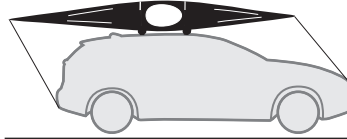

i

Thule SquareBar

Thule WingBar Evo

Thule WingBar

Thule AeroBar

Max
2 x 25 kg

Max
130 km/h
80 mph

Min
600 mm
23 3/8 inch