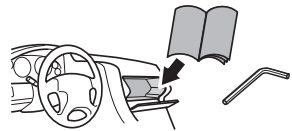

Max
2 x 25 kg

Max
130 km/h
80 mph

Min
600 mm
23 3/8 inch

i