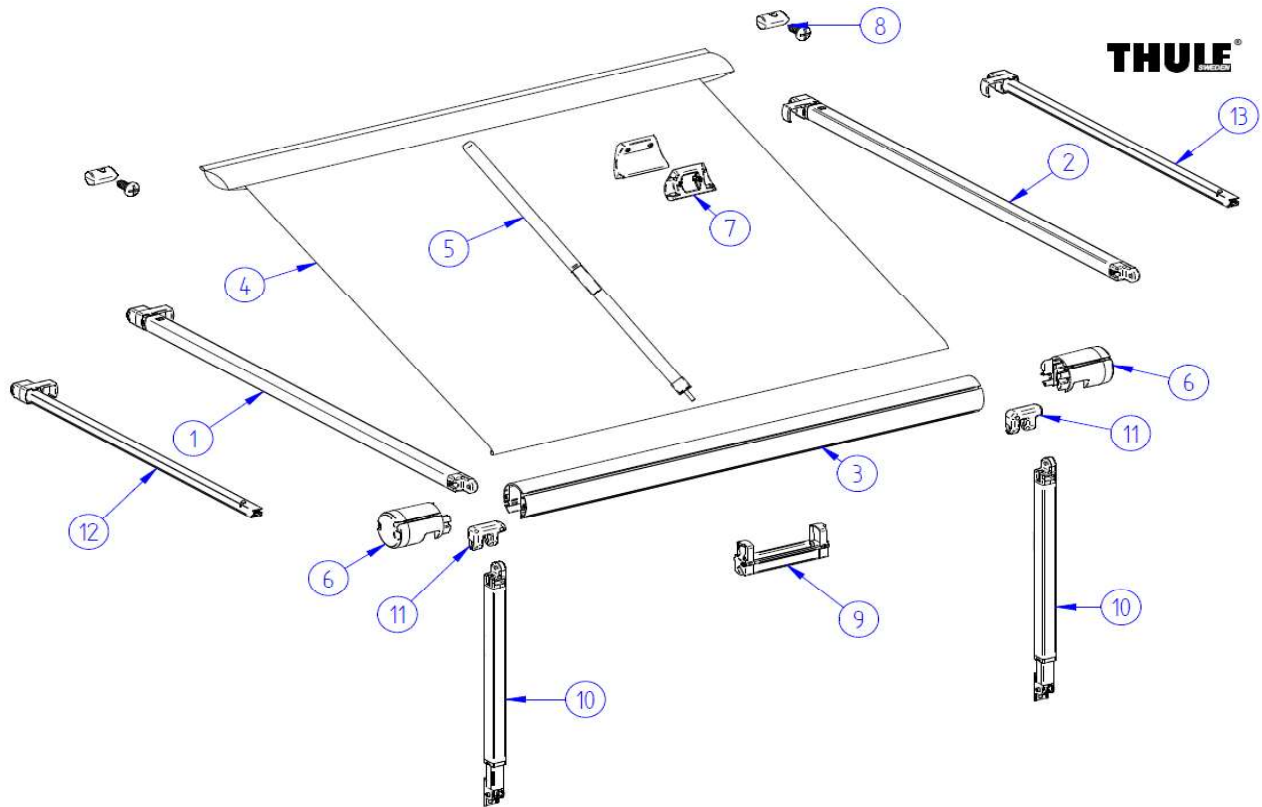

**2020 SPARE PARTS LIST**  
1200

**THULE**  
SWEDEN

1BA601

THULE Omnistor 1200

1BA 601-01

	ART.NR.	DESCRIPTION	RETAIL € (ex.VAT)
1	1500602900	LH RAFTER ARM ASSY TO1200 - 2.30 M	69,20
	1500602901	LH RAFTER ARM ASSY TO1200 - 2.60 M	69,20
	1500602902	LH RAFTER ARM ASSY TO1200 - 3.00/3,25 M	69,20
	1500602903	LH RAFTER ARM ASSY TO1200 - 3.50/5,50 M	69,20
2	1500602904	RH RAFTER ARM ASSY TO1200 - 2.30 M	69,20
	1500602905	RH RAFTER ARM ASSY TO1200 - 2.60 M	69,20
	1500602906	RH RAFTER ARM ASSY TO1200 - 3.00/3,25 M	69,20
	1500602907	RH RAFTER ARM ASSY TO1200 - 3.50/5,50 M	69,20
3	1500602908	ROLLER TUBE TO 1200 - 2,30M	71,20
	1500602909	ROLLER TUBE TO 1200 - 2.60M	82,30
	1500602910	ROLLER TUBE TO 1200 - 3.00M	87,80
	1500602911	ROLLER TUBE TO 1200 - 3.25M	98,80
	1500602912	ROLLER TUBE TO 1200 - 3.50M	98,80
	1500602913	ROLLER TUBE TO 1200 - 3.75M	109,60
	1500602914	ROLLER TUBE TO 1200 - 4,00M	109,60
	1500602915	ROLLER TUBE TO 1200 - 4.25M	120,60
	1500602916	ROLLER TUBE TO 1200 - 4.50M	120,60
	1500602979	ROLLER TUBE TO 1200 - 5,00M	164,30
	1500602980	ROLLER TUBE TO 1200 - 5.50M	164,30
4	1500602917	FABRIC 2.30M TO 1200 - 31	233,20
	1500602918	FABRIC 2.30M TO 1200 - 32	233,20
	1500602919	FABRIC 2.60M TO 1200 - 31	247,30
	1500602920	FABRIC 2.60M TO 1200 - 32	247,30
	1500602921	FABRIC 3,00M TO 1200 - 31	274,80
	1500602922	FABRIC 3,00M TO 1200 - 32	274,80
	1500602923	FABRIC 3,25M TO 1200 - 31	302,80
	1500602924	FABRIC 3,25M TO 1200 - 32	302,80
	1500602925	FABRIC 3,50M TO 1200 - 31	302,80
	1500602926	FABRIC 3,50M TO 1200 - 32	302,80
	1500602927	FABRIC 3,75M TO 1200 - 31	333,00