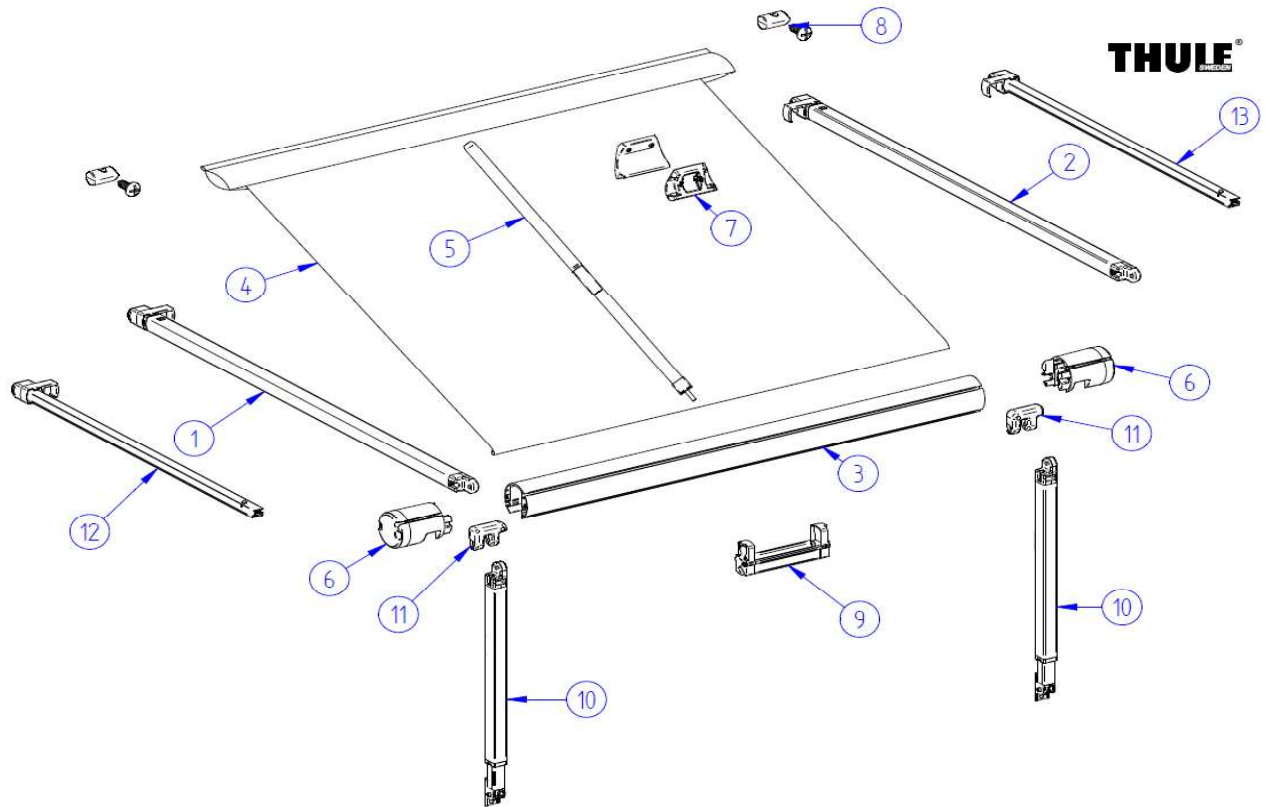

2019 SPARE PARTS LIST
1200

THULE
SWEDEN

1BA601-01

THULE Omnistor 1200

1BA 601-01

	ART.NR.	DESCRIPTION	RETAIL € (ex.VAT)
1	1500602900	LH RAFTER ARM ASSY TO1200 - 2.30 M	69,20
	1500602901	LH RAFTER ARM ASSY TO1200 - 2.60 M	69,20
	1500602902	LH RAFTER ARM ASSY TO1200 - 3.00/3,25 M	69,20
	1500602903	LH RAFTER ARM ASSY TO1200 - 3.50/5,50 M	69,20
2	1500602904	RH RAFTER ARM ASSY TO1200 - 2.30 M	69,20
	1500602905	RH RAFTER ARM ASSY TO1200 - 2.60 M	69,20
	1500602906	RH RAFTER ARM ASSY TO1200 - 3.00/3,25 M	69,20
	1500602907	RH RAFTER ARM ASSY TO1200 - 3.50/5,50 M	69,20
3	1500602908	ROLLER TUBE TO 1200 - 2,30M	71,20
	1500602909	ROLLER TUBE TO 1200 - 2.60M	82,30
	1500602910	ROLLER TUBE TO 1200 - 3.00M	87,80
	1500602911	ROLLER TUBE TO 1200 - 3.25M	98,80
	1500602912	ROLLER TUBE TO 1200 - 3.50M	98,80
	1500602913	ROLLER TUBE TO 1200 - 3.75M	109,60
	1500602914	ROLLER TUBE TO 1200 - 4,00M	109,60
	1500602915	ROLLER TUBE TO 1200 - 4.25M	120,60
	1500602916	ROLLER TUBE TO 1200 - 4.50M	120,60
	1500602979	ROLLER TUBE TO 1200 - 5,00M	164,30
	1500602980	ROLLER TUBE TO 1200 - 5.50M	164,30
4	1500602917	FABRIC 2.30M TO 1200 - 31	233,20
	1500602918	FABRIC 2.30M TO 1200 - 32	233,20
	1500602919	FABRIC 2.60M TO 1200 - 31	247,30
	1500602920	FABRIC 2.60M TO 1200 - 32	247,30
	1500602921	FABRIC 3,00M TO 1200 - 31	274,80
	1500602922	FABRIC 3,00M TO 1200 - 32	274,80
	1500602923	FABRIC 3,25M TO 1200 - 31	302,80
	1500602924	FABRIC 3,25M TO 1200 - 32	302,80
	1500602925	FABRIC 3,50M TO 1200 - 31	302,80
	1500602926	FABRIC 3,50M TO 1200 - 32	302,80
	1500602927	FABRIC 3,75M TO 1200 - 31	333,00