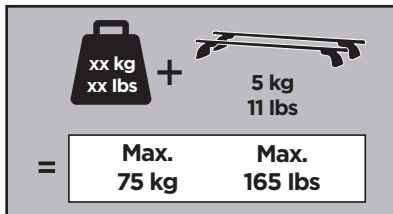

# > Instructions

TESLA Model S, 5-dr Hatchback, 16-

This kit is only for vehicles with fixpoint mounting.

ISO 11154-E

183153

C.20160121  
509-3153-01

Bring your life  
thule.com

**2****A****B****A**