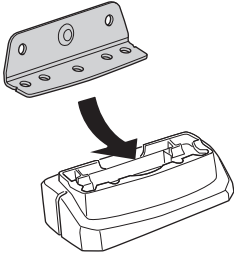

# > Instructions

TESLA Model S, 5-dr Hatchback, 16-

This kit is only for vehicles with fixpoint mounting.

ISO 11154-E

183153

C.20160121  
509-3153-01

Bring your life  
thule.com

**2****A****B****A**