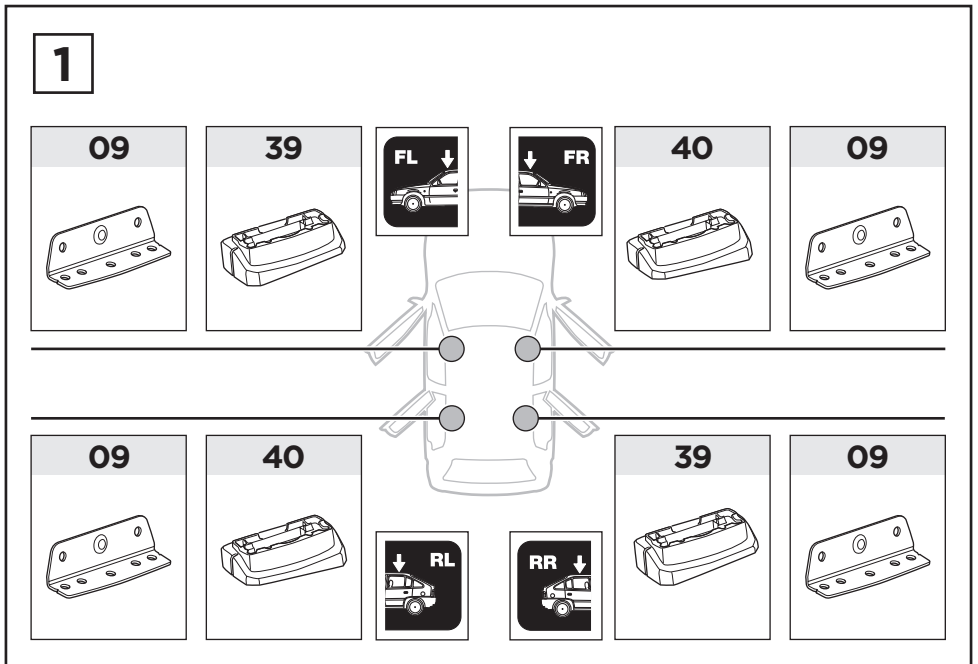

# > Instructions

TESLA Model S, 5-dr Hatchback, 16-

This kit is only for vehicles with fixpoint mounting.

ISO 11154-E

183153

C.20160121  
509-3153-01

Bring your life  
thule.com

**2****A****B****A**