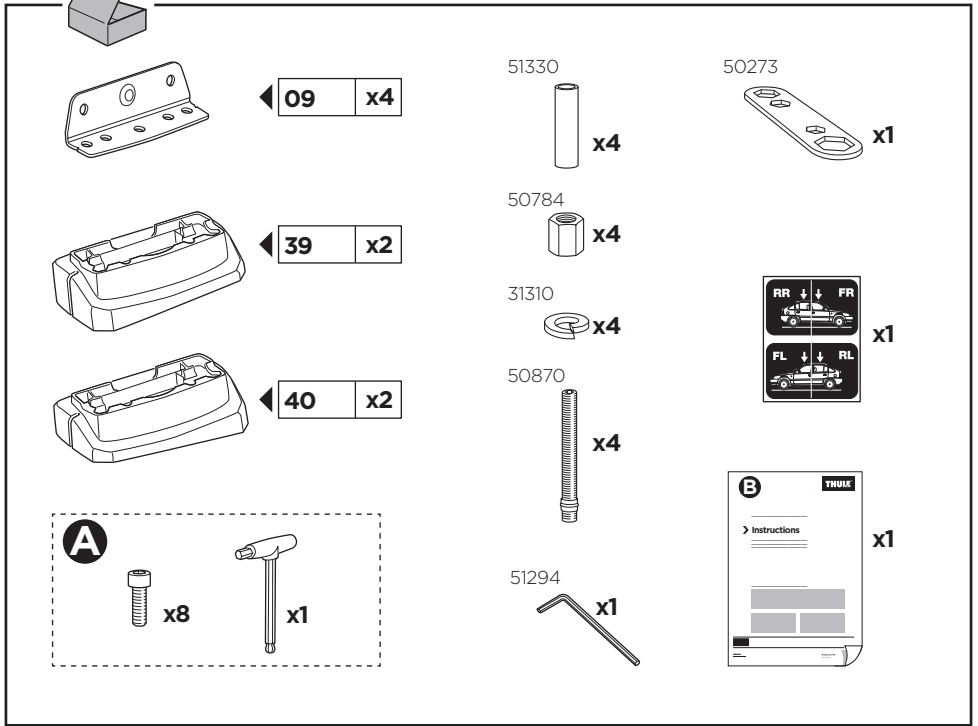

# > Instructions

TESLA Model S, 5-dr Hatchback, 16-

This kit is only for vehicles with fixpoint mounting.

ISO 11154-E

183153

C.20160121  
509-3153-01

Bring your life  
thule.com

**2****A****B****A**