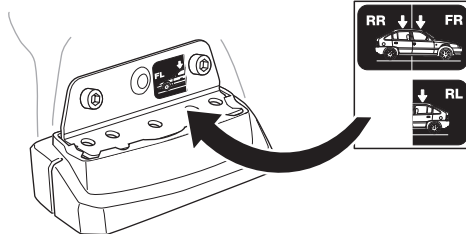

EN Only a few turns	ET Ainult mõni pööre	RO Doar câteva rotiri
DE Nur wenige Umdrehungen	LV Tikai daži apgriezieni	HU Csak néhány fordítás
FR Quelques tours uniquement	LT Tik keli pasukimai	EL Μόνο λίγες περιστροφές
NL Slechts enkele slagen	PL Wystarczy kilka obrotów	TR Yalnızca birkaç tur
IT Solo qualche giro	RU Только несколько оборотов	AR بعض دورات فقط
ES Sólo algunas vueltas	UK Лише декілька обертів	HE רק מספר סיבובים
PT Apenas algumas voltas	BG Само няколко завъртания	ZH 仅几圈
SV Endast några varv	CS Pouze několik otáček	JA 2～3回転のみ
DK Kun nogle få omgange	SK Len niekoľko otáčok	KO 몇 번만 돌리면 됨
NO Bare noen få omdreininger	SL Le nekaj obratov	TH เพียงสองสามรอบ
FI Vain muutama kierros	HR/BIH Samo nekoliko okreta	

3

x1