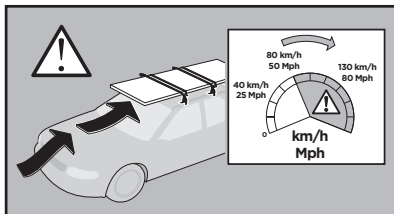

# > Instructions

TESLA Model S, 5-dr Hatchback, 16-

This kit is only for vehicles with fixpoint mounting.

ISO 11154-E

183153

C.20160121  
509-3153-01

Bring your life  
thule.com

**2****A****B****A**