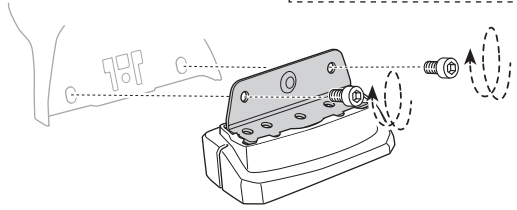

# > Instructions

TESLA Model S, 5-dr Hatchback, 16-

This kit is only for vehicles with fixpoint mounting.

ISO 11154-E

183153

C.20160121  
509-3153-01

Bring your life  
thule.com

**2****A****B****A**