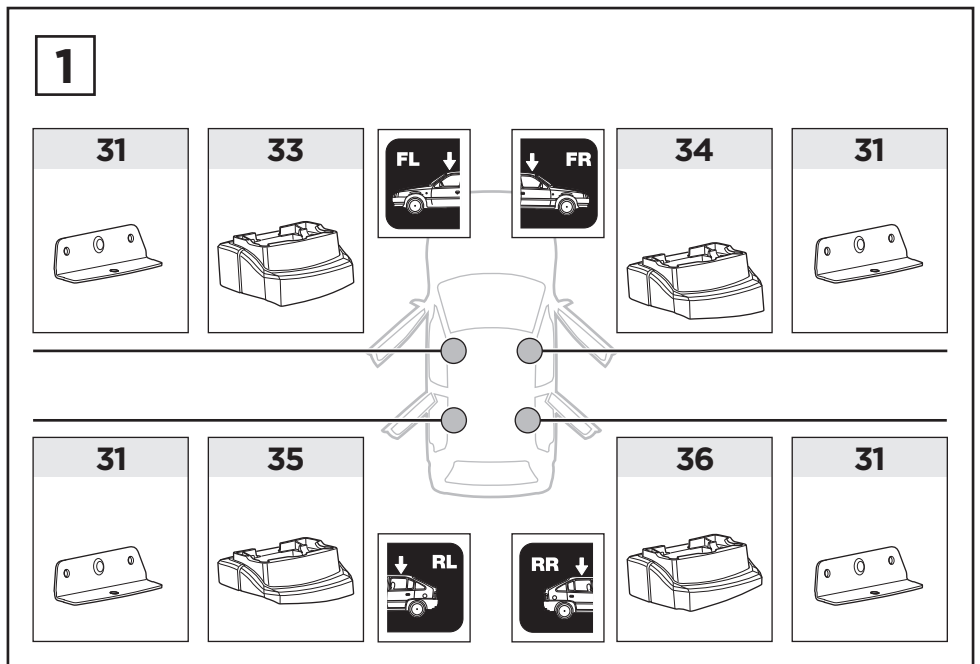

Thule XT Kit 3130

> Instructions

TESLA Model S, 5-dr Hatchback, 13- (With glass roof)

This kit is only for vehicles with fixpoint mounting.

ISO 11154-E

183130

C.20140224
509-3130-01

Bring your life
thule.com