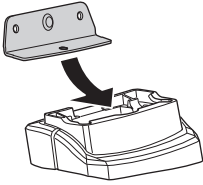

2

A

B

1. **EN** Only a few turns
   DE Nur wenige Umdrehungen
   FR Quelques tours uniquement
   NL Slechts enkele slagen
   IT Solo qualche giro
   ES Sólo algunas vueltas
   PT Noções básicas
   SV Endast några varv
   DK Kun nogle få omgange
   NE Bare noen få omdreininger
   FI Vain muutama kierros
   ET Ainult mõni pööre
   LV Tikai dažī apgriezieni
   LT Tik keli pasukimai
   PL Wystarczy kilka obrotów
   RU Только несколько оборотов

1. **UK** Лише декілька обертів
   BG Само няколко завъртания
   CS Pouze několik otáček
   SK Len niekoľko otáčok
   SL Le nekaj obratov
   HR/BIH Samo nekoliko okreta
   RO Doar câteva rotiri
   HU Csak néhány fordítás
   EL Μόνο λίγες περιστροφές
   TR Yalnızca birkaç tur

بعض دورات فقط

AR

רק מספר סיבובים

HE

1. **ZH** 仅几圈
   JA 2～3回転のみ
   KO 몇 번만 돌리면 됨
   TH เพียงสองสามรอบ

3

x1