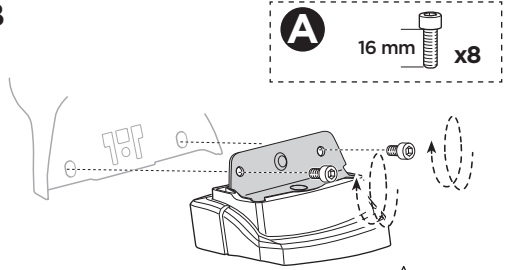

2

A

B

1. **EN** Only a few turns
   DE Nur wenige Umdrehungen
   FR Quelques tours uniquement
   NL Slechts enkele slagen
   IT Solo qualche giro
   ES Sólo algunas vueltas
   PT Noções básicas
   SV Endast några varv
   DK Kun nogle få omgange
   NE Bare noen få omdreininger
   FI Vain muutama kierros
   ET Ainult mõni pööre
   LV Tikai dažī apgriezieni
   LT Tik keli pasukimai
   PL Wystarczy kilka obrotów
   RU Только несколько оборотов

1. **UK** Лише декілька обертів
   BG Само няколко завъртания
   CS Pouze několik otáček
   SK Len niekoľko otáčok
   SL Le nekaj obratov
   HR/BIH Samo nekoliko okreta
   RO Doar câteva rotiri
   HU Csak néhány fordítás
   EL Μόνο λίγες περιστροφές
   TR Yalnızca birkaç tur

بعض دورات فقط

AR

רק מספר סיבובים

HE

1. **ZH** 仅几圈
   JA 2～3回転のみ
   KO 몇 번만 돌리면 됨
   TH เพียงสองสามรอบ

3

x1