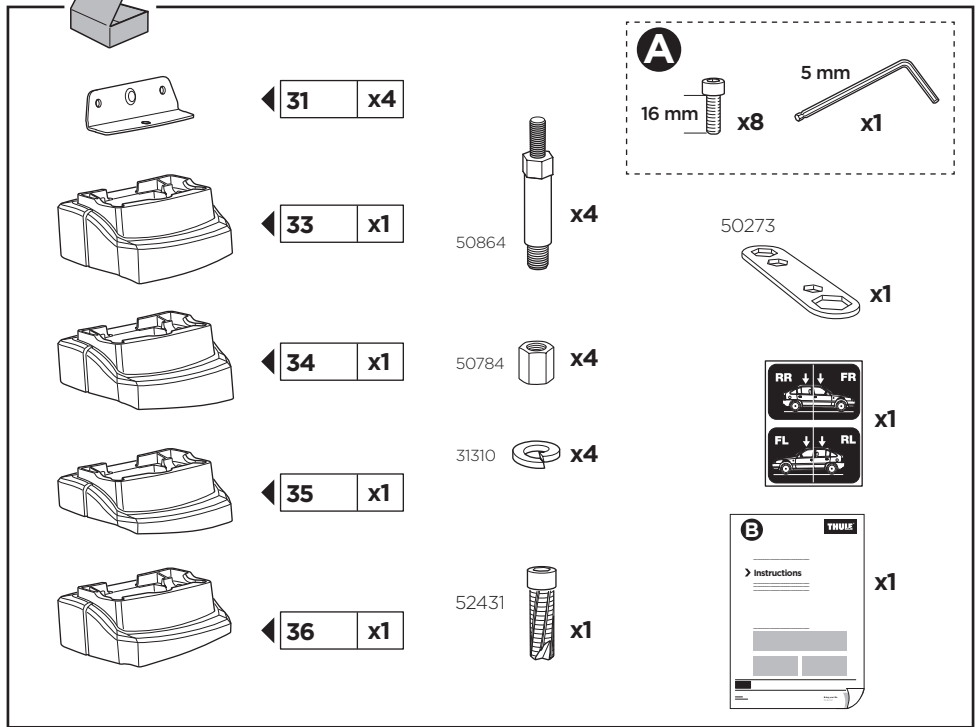

Thule XT Kit 3130

> Instructions

TESLA Model S, 5-dr Hatchback, 13- (With glass roof)

This kit is only for vehicles with fixpoint mounting.

ISO 11154-E

183130

C.20140224
509-3130-01

Bring your life
thule.com