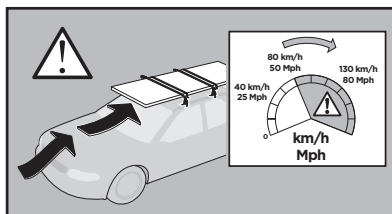

Thule XT Kit 3130

> Instructions

TESLA Model S, 5-dr Hatchback, 13- (With glass roof)

This kit is only for vehicles with fixpoint mounting.

ISO 11154-E

183130

C.20140224
509-3130-01

Bring your life
thule.com