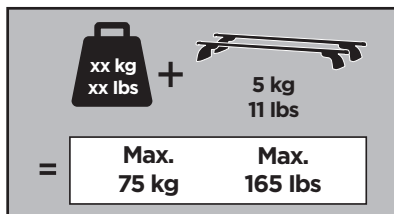

Thule XT Kit 3130

> Instructions

TESLA Model S, 5-dr Hatchback, 13- (With glass roof)

This kit is only for vehicles with fixpoint mounting.

ISO 11154-E

183130

C.20140224
509-3130-01

Bring your life
thule.com