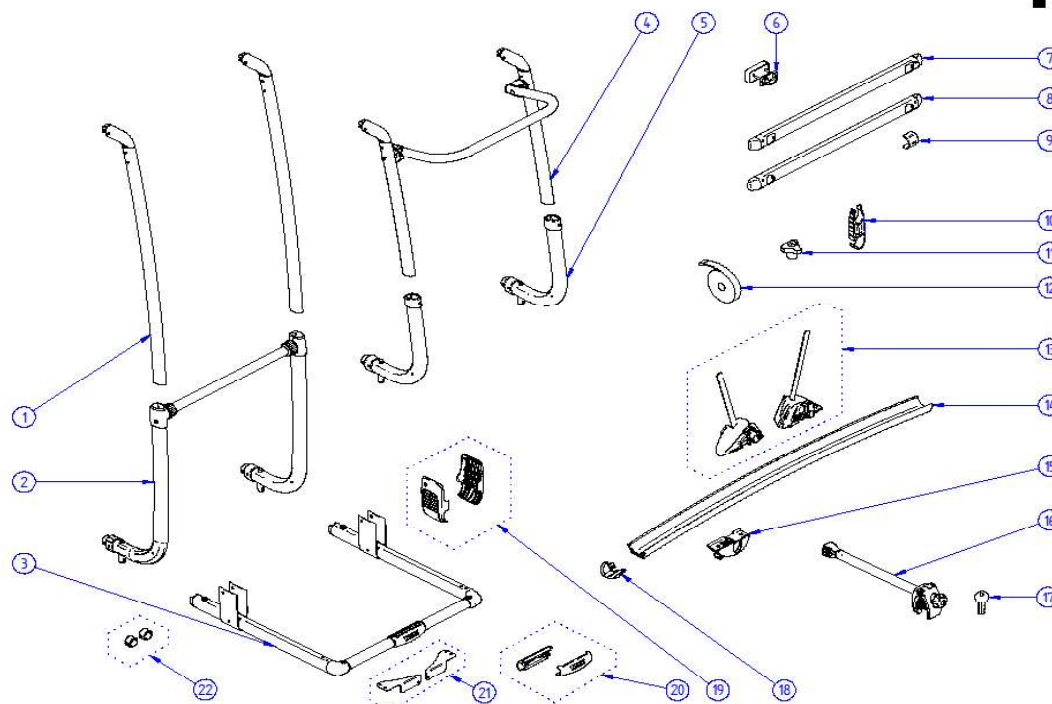

2020 SPARE PARTS LIST

Excellent common parts - Excellent LV - Excellent SV

THULE
SWEDEN

EX600

THULE
SWEDEN

THULE Excellent LV - Excellent SV - Excellent common parts

EX600-03

	ART.NR.	DESCRIPTION	RETAIL € (ex.VAT)
1	1500602393	EXCELLENT ARM (1x)	41,30
	1500603213	EXCELLENT ARM BLACK (1x)	44,50
2	1500602394	EXCELLENT CROSSBAR + T-PIECES + BODY	91,60
	1500603214	EXCELLENT CROSSBAR + T-PIECES + BODY BLACK	89,80
3	1500602397	EXCELLENT PLATFORM WITHOUT RAILS	148,20
	1500603215	EXCELLENT PLATFORM WITHOUT RAILS BLACK	155,50
4	1500602395	EXCELLENT SV ARMS+CROSSBAR	91,60
5	1500602396	EXCELLENT SV BODY + CONNECTION PIECE (1x)	41,30
6	1500602383	G2 UPPER FIXATION KIT (2x)	14,10
7	309828	G2 TOP MOUNTING RAIL	gen. price list
8	306946	BOTTOM MOUNTING RAIL	gen. price list
	308954	BOTTOM MOUNTING RAIL BLIND	gen. price list
9	307328	COVER MOUNTING RAIL (2pcs)	gen. price list
10	1500602400	PLATFORM HOLDER (2x)	12,30
11	1500602386	KNOB WITH NUT BLACK H18mm (2x)	6,20
	1500602020	KNOB WITH NUT BLACK H28mm	3,90
12	1500602387	SAFETY STRAP 2,00M BLACK	7,80
13	1500602403	EXCELLENT WHEEL HOLDER W PUMP BUCKLE (1L+1R)	32,10
14	1500602401	G2 RAIL PROFILE	34,10
	1500603216	G2 RAIL PROFILE BLACK	37,80
15	1500602621	EXCELLENT RAILSLIDER BLACK (2x)	13,70
16	302520	G3 BIKE ARM #1 ACUTIGHT WITH LOCK - ANODISED (12cm)	gen. price list
	302521	G3 BIKE ARM #2 ACUTIGHT WITH LOCK - ANODISED (26cm)	gen. price list
	302523	G3 BIKE ARM #3 ACUTIGHT WITH LOCK - ANODISED (41cm)	gen. price list
	302524	G3 BIKE ARM #4 ACUTIGHT WITH LOCK - ANODISED (15cm - double)	gen. price list
	302525	G3 BIKE ARM #1 ACUTIGHT WITH LOCK - BLACK (12cm)	gen. price list
	302526	G3 BIKE ARM #2 ACUTIGHT WITH LOCK - BLACK (26cm)	gen. price list
	302528	G3 BIKE ARM #3 ACUTIGHT WITH LOCK - BLACK (41cm)	gen. price list
	302529	G3 BIKE ARM #4 ACUTIGHT WITH LOCK - BLACK (15cm - double)	gen. price list
17	1500002XXX	SPARE KEY FOR BIKE ARM LOCK (XXX = KEY NR.)	3,70
18	1500602402	G2 ENDCAP RAIL (2x)	7,60
19	1500602398	EXCELLENT HINGE COVERS (1L+1R)	6,20