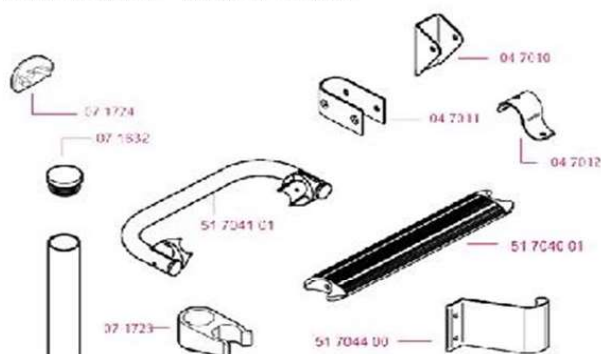

# 2020 SPARE PARTS LIST

## LADDER and ROOFRAIL

Ver. 2007

Thule Ladder – Ladder Deluxe

Ver. 2007

Thule Ladder – Ladder

Thule Ladder – Roof Rack

Thule Ladder – Roof Rack Deluxe

	ART.NR.	DESCRIPTION	RETAIL € (ex.VAT)
	47010	FOOT SUPPORT OMNIBIKE DIAM 30	6,20
	47011	HINGE DOUBLE LADDER	11,30
	47012	BEDHOOK	11,30
	71632	TUBE PLUG BLACK Ø30	1,10
	71723	TUBE CLIP DOUBLE LADDER	3,50
	71724	COVER PLUG LADDER	0,90
	71730	OVAL PLUG OMNILADDER DELUXE	1,50
	71738	OVAL CLIP OMNILADDER DELUXE	3,50
	51703700	TUBE DIAM 30 L=2,30M	30,60
	51704001	RUNG LADDER	8,60
	51704101	BUMPER DOUBLE LADDER	42,50
	51704200	LH LADDER SUPPORT - 80MM/20	8,60
	51704300	RH LADDER SUPPORT - 80MM/20	8,60
	51704400	LADDER SUPPORT - 80MM	8,60
	51704601	BEND 90°	17,20
	51704700	ENDCAP ROOF RACK ASSY WHITE	28,80
	51704800	SUPPORT ROOF RACK ASSY WHITE	25,50
	51704900	END CAP ROOFRACK ASSY GREY	28,80
	51705000	SUPPORT ROOF RACK ASSY GREY	25,50
	51706000	OVAL TUBE L=3.0M WHITE	41,50
	51706100	OVAL TUBE L=3.0M ANO	41,50
	51708000	FIXATION KIT LADDER DOUBLE 10S	23,90
	51708100	FIXATION KIT LADDER SINGLE 6S	28,20
	51708200	FIXATION KIT LADDER 4 STEPS	37,20
	51708400	SUPPORT OVAL OMNILADDER DELUXE	9,40
	51708500	RUNG OMNILADDER	8,80
	51708600	HINGE OVAL OMNILADDER DELUXE	35,70