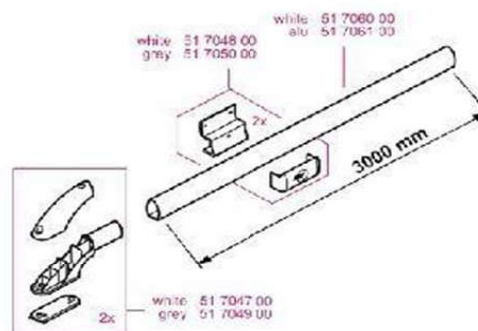

## LADDER and ROOFRAIL

Ver. 2007

Thule Ladder – Ladder Deluxe

Ver. 2007

Thule Ladder – Ladder

Thule Ladder – Roof Rack

Thule Ladder – Roof Rack Deluxe

	ART.NR.	DESCRIPTION	RETAIL € (ex.VAT)
	47010	FOOT SUPPORT OMNIBIKE DIAM 30	6,20
	47011	HINGE DOUBLE LADDER	11,30
	47012	BEDHOOK	11,30
	71632	TUBE PLUG BLACK Ø30	1,10
	71723	TUBE CLIP DOUBLE LADDER	3,50
	71724	COVER PLUG LADDER	0,90
	71730	OVAL PLUG OMNILADDER DELUXE	1,50
	71738	OVAL CLIP OMNILADDER DELUXE	3,50
	51703700	TUBE DIAM 30 L=2,30M	30,60
	51704001	RUNG LADDER	8,60
	51704101	BUMPER DOUBLE LADDER	42,50
	51704200	LH LADDER SUPPORT - 80MM/20	8,60
	51704300	RH LADDER SUPPORT - 80MM/20	8,60
	51704400	LADDER SUPPORT - 80MM	8,60
	51704601	BEND 90°	17,20
	51704700	ENDCAP ROOF RACK ASSY WHITE	28,80
	51704800	SUPPORT ROOF RACK ASSY WHITE	25,50
	51704900	END CAP ROOFRACK ASSY GREY	28,80
	51705000	SUPPORT ROOF RACK ASSY GREY	25,50
	51706000	OVAL TUBE L=3.0M WHITE	41,50
	51706100	OVAL TUBE L=3.0M ANO	41,50
	51708000	FIXATION KIT LADDER DOUBLE 10S	23,90
	51708100	FIXATION KIT LADDER SINGLE 6S	28,20
	51708200	FIXATION KIT LADDER 4 STEPS	37,20
	51708400	SUPPORT OVAL OMNILADDER DELUXE	9,40
	51708500	RUNG OMNILADDER	8,80
	51708600	HINGE OVAL OMNILADDER DELUXE	35,70