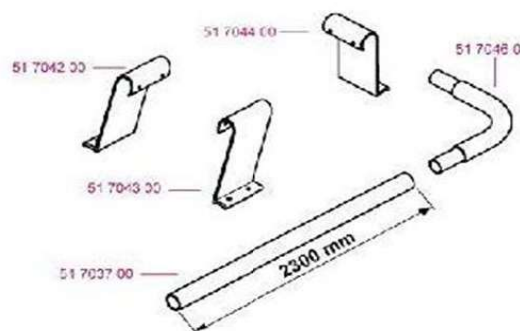

## LADDER and ROOFRAIL

Ver. 2007

Thule Ladder – Ladder Deluxe

Ver. 2007

Thule Ladder – Ladder

Thule Ladder – Roof Rack

Thule Ladder – Roof Rack Deluxe

	ART.NR.	DESCRIPTION	RETAIL € (ex.VAT)
	47010	FOOT SUPPORT OMNIBIKE DIAM 30	6,20
	47011	HINGE DOUBLE LADDER	11,30
	47012	BEDHOOK	11,30
	71632	TUBE PLUG BLACK Ø30	1,10
	71723	TUBE CLIP DOUBLE LADDER	3,50
	71724	COVER PLUG LADDER	0,90
	71730	OVAL PLUG OMNILADDER DELUXE	1,50
	71738	OVAL CLIP OMNILADDER DELUXE	3,50
	51703700	TUBE DIAM 30 L=2,30M	30,60
	51704001	RUNG LADDER	8,60
	51704101	BUMPER DOUBLE LADDER	42,50
	51704200	LH LADDER SUPPORT - 80MM/20	8,60
	51704300	RH LADDER SUPPORT - 80MM/20	8,60
	51704400	LADDER SUPPORT - 80MM	8,60
	51704601	BEND 90°	17,20
	51704700	ENDCAP ROOF RACK ASSY WHITE	28,80
	51704800	SUPPORT ROOF RACK ASSY WHITE	25,50
	51704900	END CAP ROOFRACK ASSY GREY	28,80
	51705000	SUPPORT ROOF RACK ASSY GREY	25,50
	51706000	OVAL TUBE L=3.0M WHITE	41,50
	51706100	OVAL TUBE L=3.0M ANO	41,50
	51708000	FIXATION KIT LADDER DOUBLE 10S	23,90
	51708100	FIXATION KIT LADDER SINGLE 6S	28,20
	51708200	FIXATION KIT LADDER 4 STEPS	37,20
	51708400	SUPPORT OVAL OMNILADDER DELUXE	9,40
	51708500	RUNG OMNILADDER	8,80
	51708600	HINGE OVAL OMNILADDER DELUXE	35,70