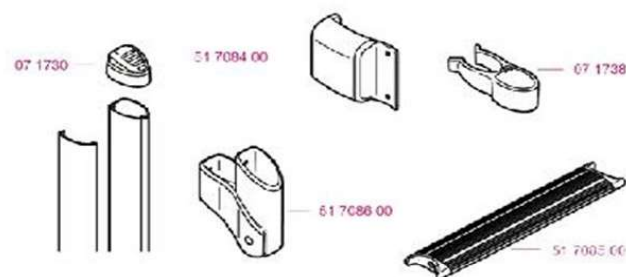

# 2020 SPARE PARTS LIST

## LADDER and ROOFRAIL

Ver. 2007

Thule Ladder – Ladder Deluxe

Ver. 2007

Thule Ladder – Ladder

Thule Ladder – Roof Rack

Thule Ladder – Roof Rack Deluxe

	ART.NR.	DESCRIPTION	RETAIL € (ex.VAT)
	47010	FOOT SUPPORT OMNIBIKE DIAM 30	6,20
	47011	HINGE DOUBLE LADDER	11,30
	47012	BEDHOOK	11,30
	71632	TUBE PLUG BLACK Ø30	1,10
	71723	TUBE CLIP DOUBLE LADDER	3,50
	71724	COVER PLUG LADDER	0,90
	71730	OVAL PLUG OMNILADDER DELUXE	1,50
	71738	OVAL CLIP OMNILADDER DELUXE	3,50
	51703700	TUBE DIAM 30 L=2,30M	30,60
	51704001	RUNG LADDER	8,60
	51704101	BUMPER DOUBLE LADDER	42,50
	51704200	LH LADDER SUPPORT - 80MM/20	8,60
	51704300	RH LADDER SUPPORT - 80MM/20	8,60
	51704400	LADDER SUPPORT - 80MM	8,60
	51704601	BEND 90°	17,20
	51704700	ENDCAP ROOF RACK ASSY WHITE	28,80
	51704800	SUPPORT ROOF RACK ASSY WHITE	25,50
	51704900	END CAP ROOFRACK ASSY GREY	28,80
	51705000	SUPPORT ROOF RACK ASSY GREY	25,50
	51706000	OVAL TUBE L=3.0M WHITE	41,50
	51706100	OVAL TUBE L=3.0M ANO	41,50
	51708000	FIXATION KIT LADDER DOUBLE 10S	23,90
	51708100	FIXATION KIT LADDER SINGLE 6S	28,20
	51708200	FIXATION KIT LADDER 4 STEPS	37,20
	51708400	SUPPORT OVAL OMNILADDER DELUXE	9,40
	51708500	RUNG OMNILADDER	8,80
	51708600	HINGE OVAL OMNILADDER DELUXE	35,70