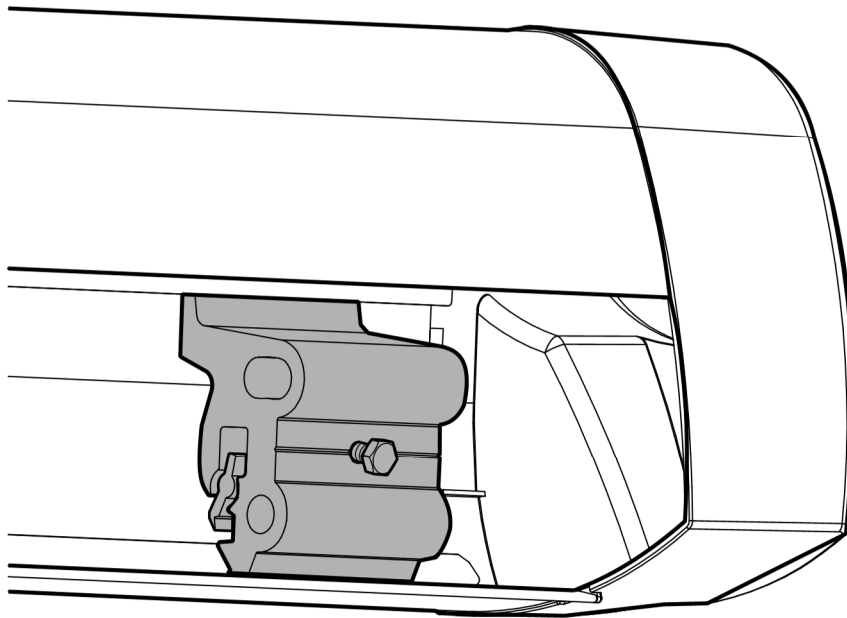

Thule Smart Panels: Installation Kit for TO 5102

> Instructions

Prod no.: various

Document: PNL911-00 // 3380040700

Date: 20/01/2016

Bring your life
thule.com

Only for, Nur für TO, Alleen bij, Uniquement: TO 5102