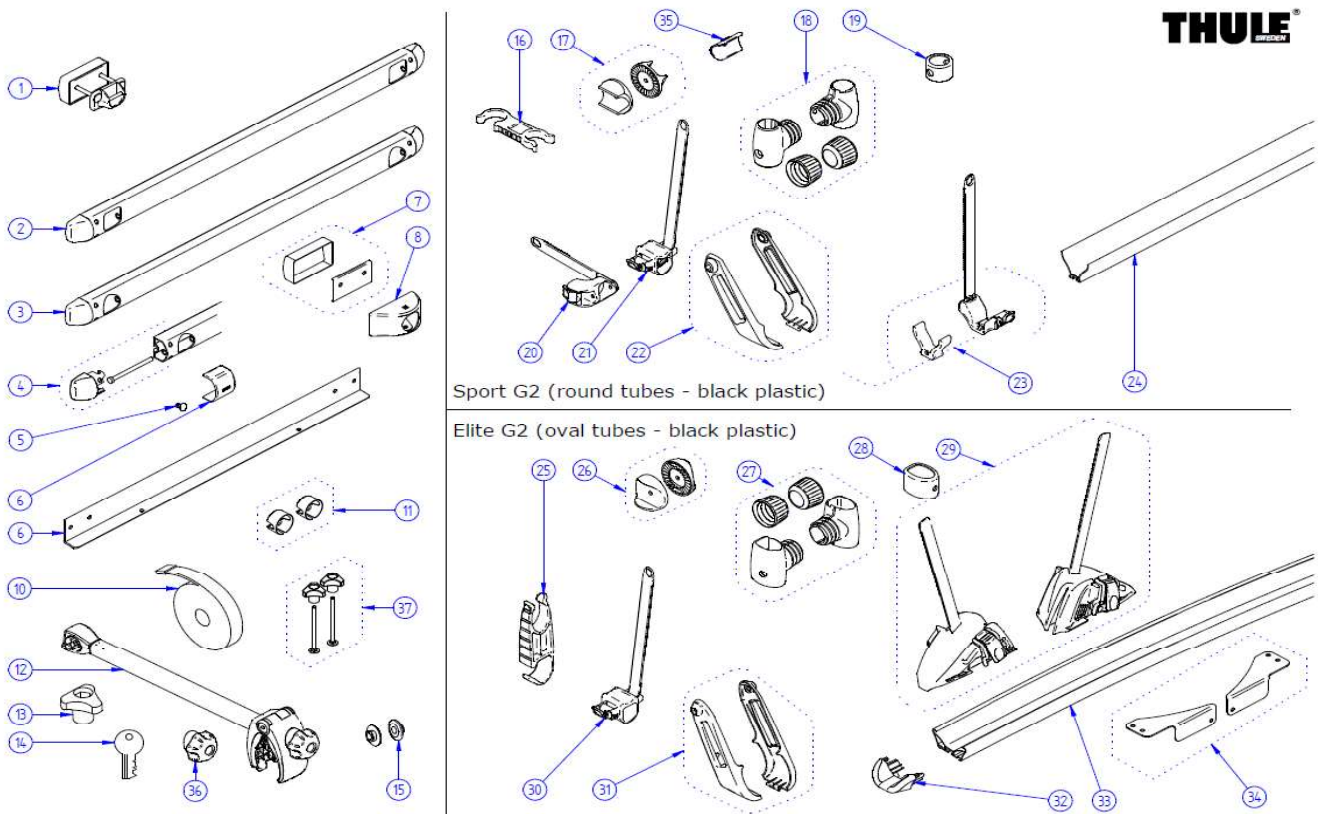

2020 SPARE PARTS LIST

Sport G2 & Elite G2 - common parts

THULE
SWEDEN

MH604

THULE Sport G2 & Elite G2 - common parts

MH604-06

	ART.NR.	DESCRIPTION	RETAIL € (ex.VAT)
1	1500602383	G2 UPPER FIXATION KIT (2x)	14,10
2	309828	G2 TOP MOUNTING RAIL	gen. price list
3	306946	BOTTOM MOUNTING RAIL	gen. price list
	308954	BOTTOM MOUNTING RAIL BLIND	gen. price list
4	1500600549	SPORT/ELITE CAP MOUNTING PROFILE + BOLT (2x)	10,90
5	1500602750	MOUNTING RAIL SCREW NAIL (x100)	35,50
	1500603478	MOUNTING RAIL SCREW NAIL (X8)	4,10
6	307328	COVER MOUNTING RAIL (2pcs)	gen. price list
7	1500602360	LOWER FIXATION KIT INSIDE (2x)	9,00
8	1500602384	FOOT + FOOT COVER (2x)	21,70
9	1500601518	ANGLE SUPPORT RAIL DUCATO	13,10
10	1500602387	SAFETY STRAP 2,00M BLACK	7,80
11	1500602751	ANTI RATTLING BOTTOM MOUNTING RAIL (2x)	2,70
12	302520	G3 BIKE ARM #1 ACUTIGHT WITH LOCK - ANO (12cm)	gen. price list
	302521	G3 BIKE ARM #2 ACUTIGHT WITH LOCK - ANO (26cm)	gen. price list
	302522	G3 BIKE ARM #2,5 ACUTIGHT WITH LOCK - ANO (30cm)	gen. price list
	302523	G3 BIKE ARM #3 ACUTIGHT WITH LOCK - ANO (41cm)	gen. price list
	302524	G3 BIKE ARM #4 ACUTIGHT WITH LOCK - ANO (DOUBLE CLAMP)	gen. price list
	302525	G3 BIKE ARM #1 ACUTIGHT WITH LOCK - BLACK (12cm)	gen. price list
	302526	G3 BIKE ARM #2 ACUTIGHT WITH LOCK - BLACK (26cm)	gen. price list
	302527	G3 BIKE ARM #2,5 ACUTIGHT WITH LOCK - BLACK (30cm)	gen. price list
	302528	G3 BIKE ARM #3 ACUTIGHT WITH LOCK - BLACK (41cm)	gen. price list
	302529	G3 BIKE ARM #4 ACUTIGHT WITH LOCK - BLACK (DOUBLE CLAMP)	gen. price list
13	1500603527	KNOB WITH NUT BLACK - 2PC	6,20
14	1500002XXX	SPARE KEY FOR BIKE ARM LOCK (XXX = KEY NR.)	3,70
15	1500602898	GLIDING BEARINGS FOR HINGES (100 PCS)	10,00
16	1500602385	G2 PLATFORM HOLDER 30/34	6,20
	1500602622	G2 PLATFORM HOLDER 34/34	6,20
17	1500602623	G2 SERRATED PIECE round (2x)	8,20
18	1500602624	G2 SPORT T-PIECE (2x)	8,60
19	1500602625	G2 CONNECTION PIECE DIA. 34/30 (2x)	1,70
20	1500602626	PLATFORM LOCK VERTICAL (2x)	8,20