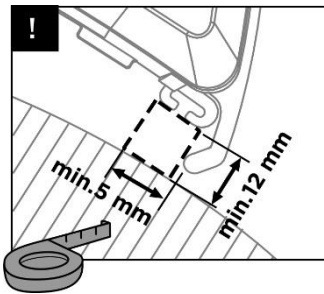

## **Thule LED Mounting Rail**

# Thule LED Mounting rail

306777  
AC907-02

**For complete installation, see Instructions Thule LED Strip**