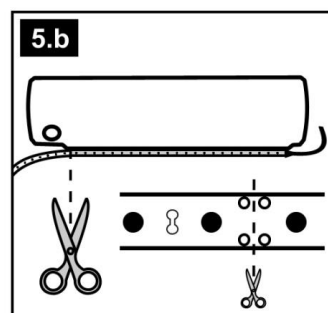

## **Thule LED Mounting Rail**

# Thule LED Mounting rail

306777  
AC907-02

**For complete installation, see Instructions Thule LED Strip**