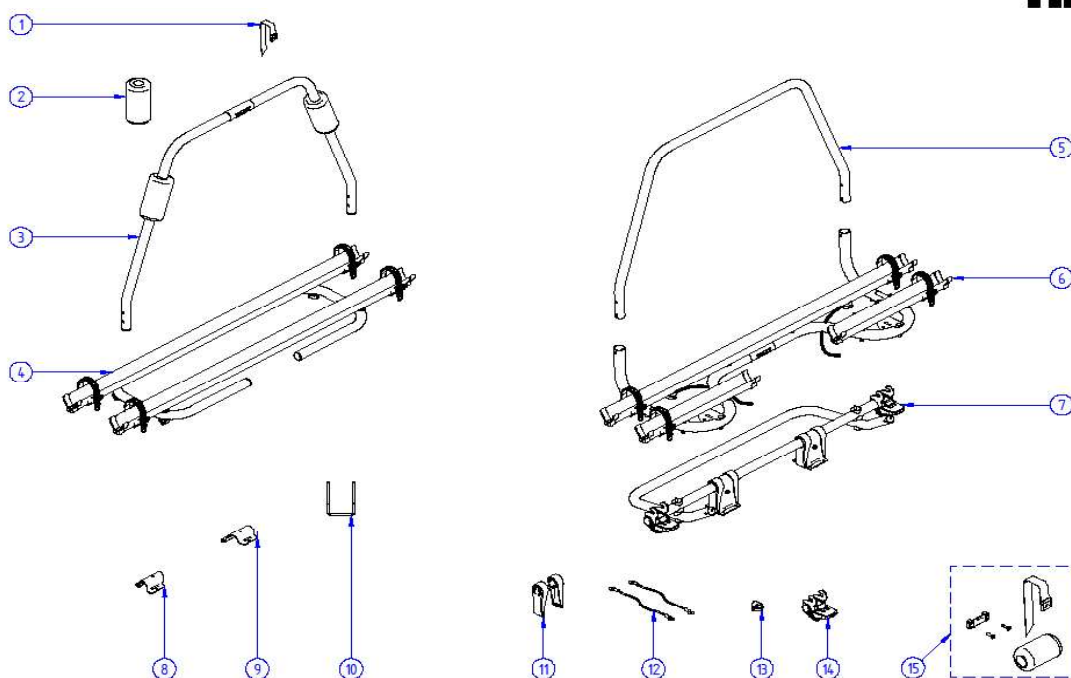

2020 SPARE PARTS LIST

Caravan Light - Caravan Smart - Caravan Smart Eriba Touring

THULE
SWEDEN

SP612

THULE
SWEDEN

THULE Caravan Light / Smart

SP612-05

ART.NR.	DESCRIPTION	RETAIL € (ex.VAT)
Caravan Light		
1	306566 BRAKE STRAPS	gen. price list
2	1500602748 FOAM PADS 30x75x150mm (2 PCS)	14,30
3	1500602766 CARAVAN LIGHT SUPPORT BAR	49,60
4	1500602767 CARAVAN LIGHT PLATFORM COMPLETE	101,00
Caravan Smart		
5	1500602768 CARAVAN SMART / SUPERB SUPPORT BAR	36,20
6	1500602769 CARAVAN SMART PLATFORM COMPLETE	175,90
7	1500602770 CARAVAN SMART BASE	153,30
11	1500602899 CARAVAN SMART/ SUPERB FOOT COVER (2X)	4,50
12	1500603486 CARAVAN SMART TILT STOP CORD - 350MM (2x)	13,90
13	1500602960 CARAVAN SMART/SUPERB FIXATION TILT STOP (2x)	4,30
14	1500602864 CARAVAN SMART / SUPERB PLATFORM LOCK SET V2	83,90
Caravan Smart Eriba Touring		
5	1500603221 CARAVAN SMART ERIBA TOURING SUPPORT BAR	35,30
6	1500602769 CARAVAN SMART PLATFORM COMPLETE	175,90
7	1500602770 CARAVAN SMART BASE	153,30
11	1500602899 CARAVAN SMART/ SUPERB FOOT COVER (2X)	4,50
12	1500603486 CARAVAN SMART TILT STOP CORD - 350MM (2x)	13,90
13	1500602960 CARAVAN SMART/SUPERB FIXATION TILT STOP (2x)	4,30
14	1500602864 CARAVAN SMART / SUPERB PLATFORM LOCK SET V2	83,90
15	1500603222 BRACKET + STRAP + FOAM PAD	16,80
Common parts for all A-frames		
8	1500602774 FIXATION PLATE D30 RH, BLACK	6,20
9	1500602773 FIXATION PLATE D30 LH, BLACK	6,20
10	1500601980 U-BOLT M6 x 135/78/135 (1pcs)	3,90
	308140 U-BOLTS XL M6 x 160/78/160 (4pcs) (sold per 5 sets)	gen. price list