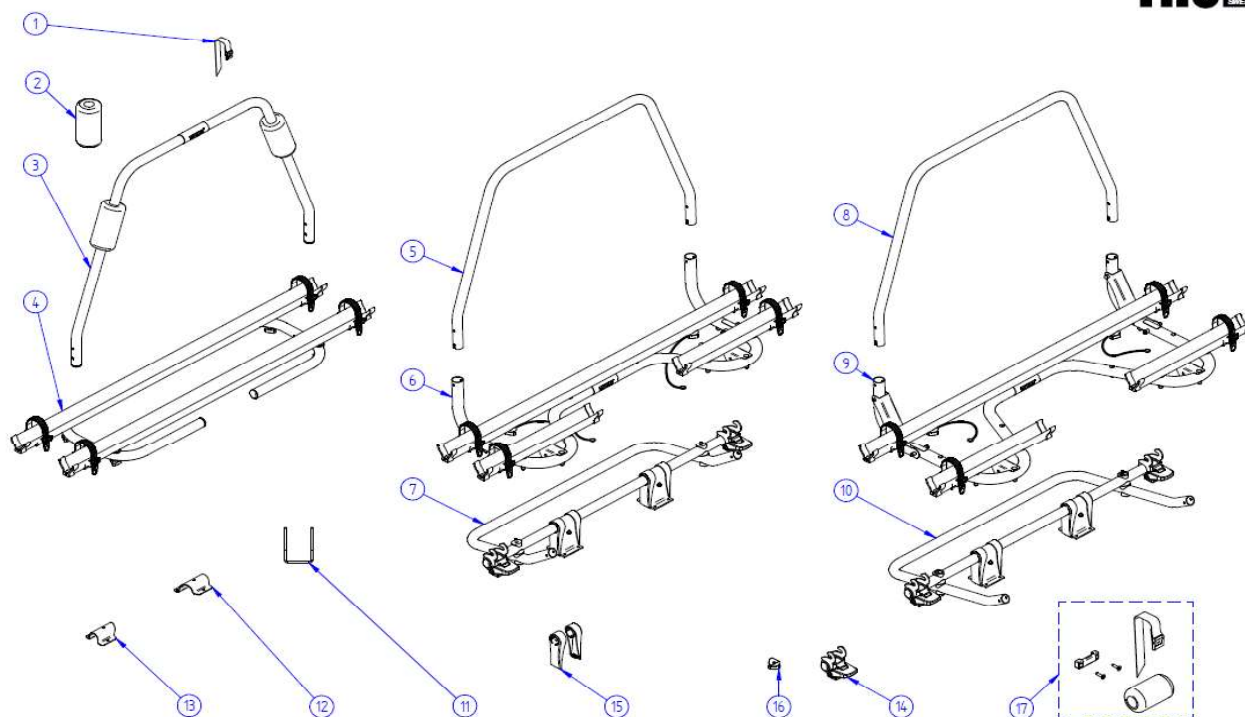

# 2019 SPARE PARTS LIST

Caravan Light - Caravan Smart - Caravan Superb - Caravan Smart Eriba Touring

**THULE**  
SWEDEN

SP612-03

**THULE**  
SWEDEN

THULE Caravan Light - Smart - Superb

SP612-04

ART.NR.	DESCRIPTION	RETAIL € (ex.VAT)
<b>Caravan Light</b>		
1	306566 BRAKE STRAPS	see price list
2	1500602748 FOAM PADS 30x75x150mm (2 PCS)	14,30
3	1500602766 CARAVAN LIGHT SUPPORT BAR	49,60
4	1500602767 CARAVAN LIGHT PLATFORM COMPLETE	101,00
<b>Caravan Smart</b>		
5	1500602768 CARAVAN SMART / SUPERB SUPPORT BAR	36,20
6	1500602769 CARAVAN SMART PLATFORM COMPLETE	175,90
7	1500602770 CARAVAN SMART BASE	153,30
14	1500602864 CARAVAN SMART / SUPERB PLATFORM LOCK SET V2	83,90
15	1500602899 CARAVAN SMART/ SUPERB FOOT COVER (2X)	4,50
16	1500602960 CARAVAN SMART/SUPERB FIXATION TILT STOP (2x)	4,30
<b>Caravan Superb</b>		
8	1500602768 CARAVAN SMART / SUPERB SUPPORT BAR	36,20
9	1500602771 CARAVAN SUPERB PLATFORM COMPLETE	222,20
6	1500602808 CARAVAN SUPERB SV PLATFORM COMPLETE	222,20
6	1500602987 CARAVAN SUPERB SV 2016 PLATFORM COMPLETE	222,20
10	1500602772 CARAVAN SUPERB BASE	154,50
7	1500602770 CARAVAN SUPERB SV BASE	153,30
7	1500602988 CARAVAN SUPERB SV 2016 BASE	155,50
14	1500602864 CARAVAN SMART / SUPERB PLATFORM LOCK SET V2	83,90
15	1500602899 CARAVAN SMART/ SUPERB FOOT COVER (2X)	4,50
16	1500602960 CARAVAN SMART/SUPERB FIXATION TILT STOP (2x)	4,30
<b>Caravan Smart Eriba Touring</b>		
5	1500603221 CARAVAN SMART ERIBA TOURING SUPPORT BAR	35,30
6	1500602769 CARAVAN SMART PLATFORM COMPLETE	175,90
7	1500602770 CARAVAN SMART BASE	153,30
14	1500602864 CARAVAN SMART / SUPERB PLATFORM LOCK SET V2	83,90
15	1500602899 CARAVAN SMART/ SUPERB FOOT COVER (2X)	4,50
16	1500602960 CARAVAN SMART/SUPERB FIXATION TILT STOP (2x)	4,30
17	1500603222 BRACKET + STRAP + FOAM PAD	16,80
<b>Common parts for all A-frames</b>		