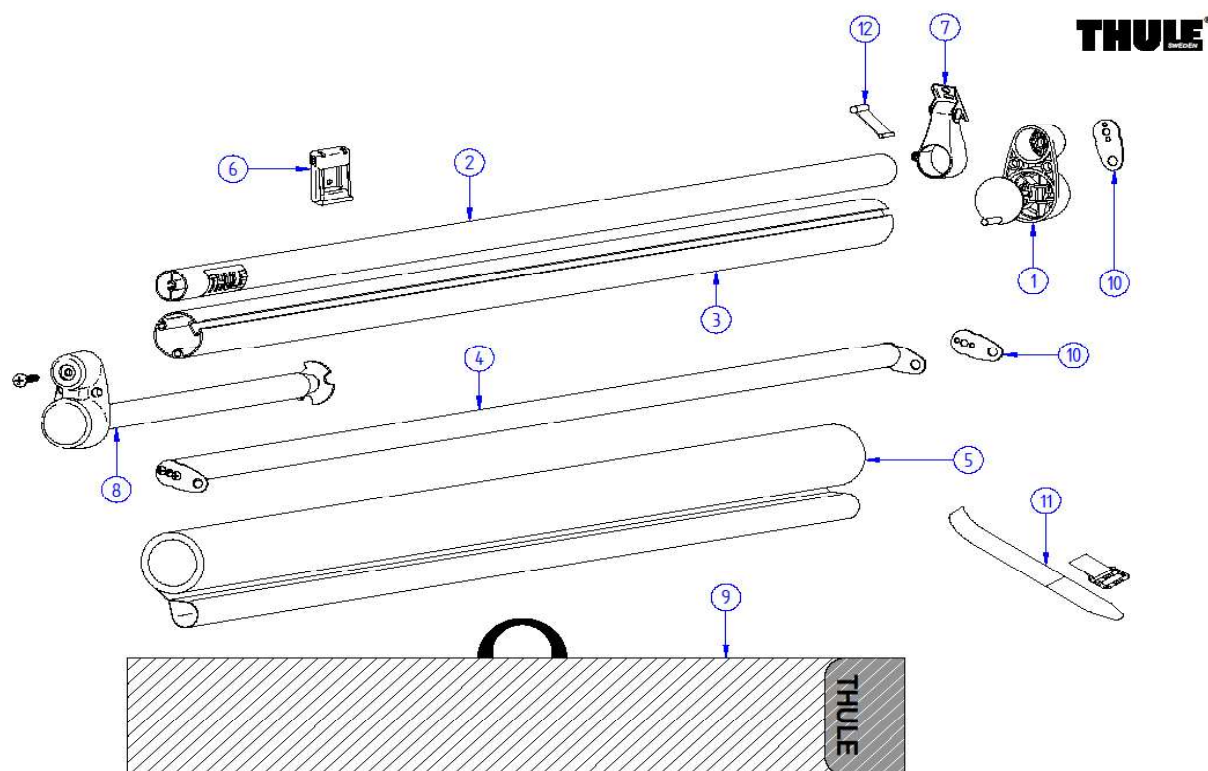

2019 SPARE PARTS LIST WINDSCREEN

THULE
SWEDEN

WS607-02

THULE Windscreen

WS607-02

	ART.NR.	DESCRIPTION	RETAIL € (ex.VAT)
1	1500602407	ROLLER TUBE END CAP ASSY	8,20
2	1500602408	FIXATION TUBE WINDSCREEN	33,50
3	1500602409	ROLLER TUBE WINDSCREEN	42,70
4	1500602410	HANDLE ASSY WINDSCREEN	36,80
5	1500602411	FABRIC WINDSCREEN	111,60
6	1500601212	PLASTIC BOTT.MOUNT.BRACKET 2PC	15,30
	1500602390	BOTTOM MOUNTING BRACKET BLACK 2PC	15,30
7	1500602412	FIXATION HOLDER ASSY WINDSCREEN	15,60
8	1500602413	ROLLER TUBE END CAP AND SPRING ASSY	30,00
9	1500602414	WINDSCREEN BAG	18,00
10	1500602415	TENT PEG PLATE WINDSCREEN	4,90
11	1500602416	VELCRO ASSY FIXATION WINDSCREEN	4,10
12	1500602809	CARAVANRAIL CONNECTION - 2PC	11,90