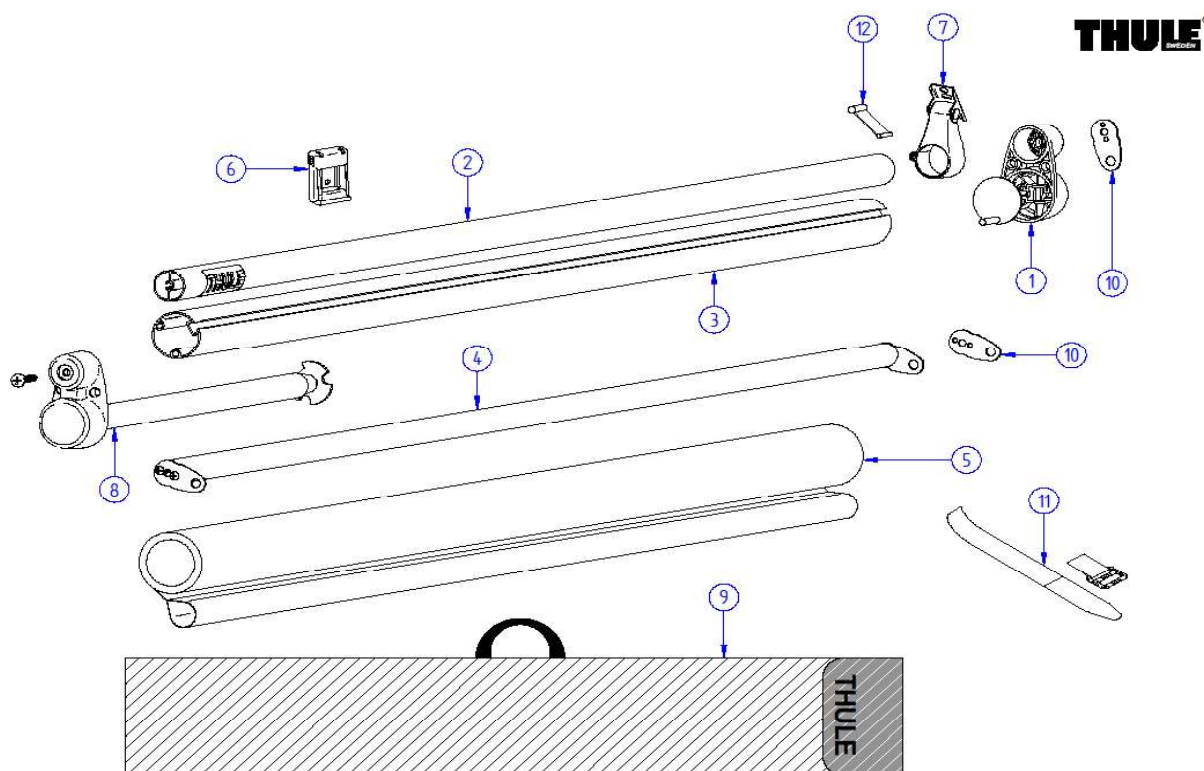

2020 SPARE PARTS LIST

WINDSCREEN

THULE
SWEDEN

WS607

THULE Windscreen

WS607-02

	ART.NR.	DESCRIPTION	RETAIL € (ex.VAT)
1	1500602407	ROLLER TUBE END CAP ASSY	8,20
2	1500602408	FIXATION TUBE WINDSCREEN	33,50
3	1500602409	ROLLER TUBE WINDSCREEN	42,70
4	1500602410	HANDLE ASSY WINDSCREEN	36,80
5	1500602411	FABRIC WINDSCREEN	111,60
6	1500601212	PLASTIC BOTT.MOUNT.BRACKET 2PC	15,30
	1500602390	BOTTOM MOUNTING BRACKET BLACK 2PC	15,30
7	1500602412	FIXATION HOLDER ASSY WINDSCREEN	15,60
8	1500602413	ROLLER TUBE END CAP AND SPRING ASSY	30,00
9	1500602414	WINDSCREEN BAG	18,00
10	1500602415	TENT PEG PLATE WINDSCREEN	4,90
11	1500602416	VELCRO ASSY FIXATION WINDSCREEN	4,10
12	1500602809	CARAVANRAIL CONNECTION - 2PC	11,90