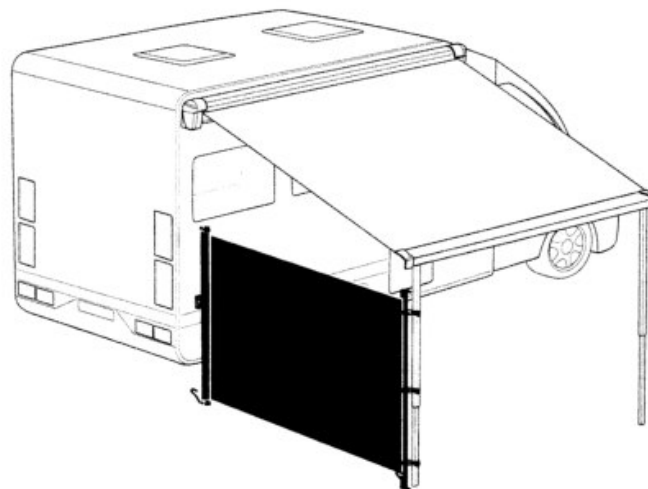

Thule Windscreen Roller tube end cap assy

> Instructions

Thule Windscreen

Prod.nr. 1500602407
WS901