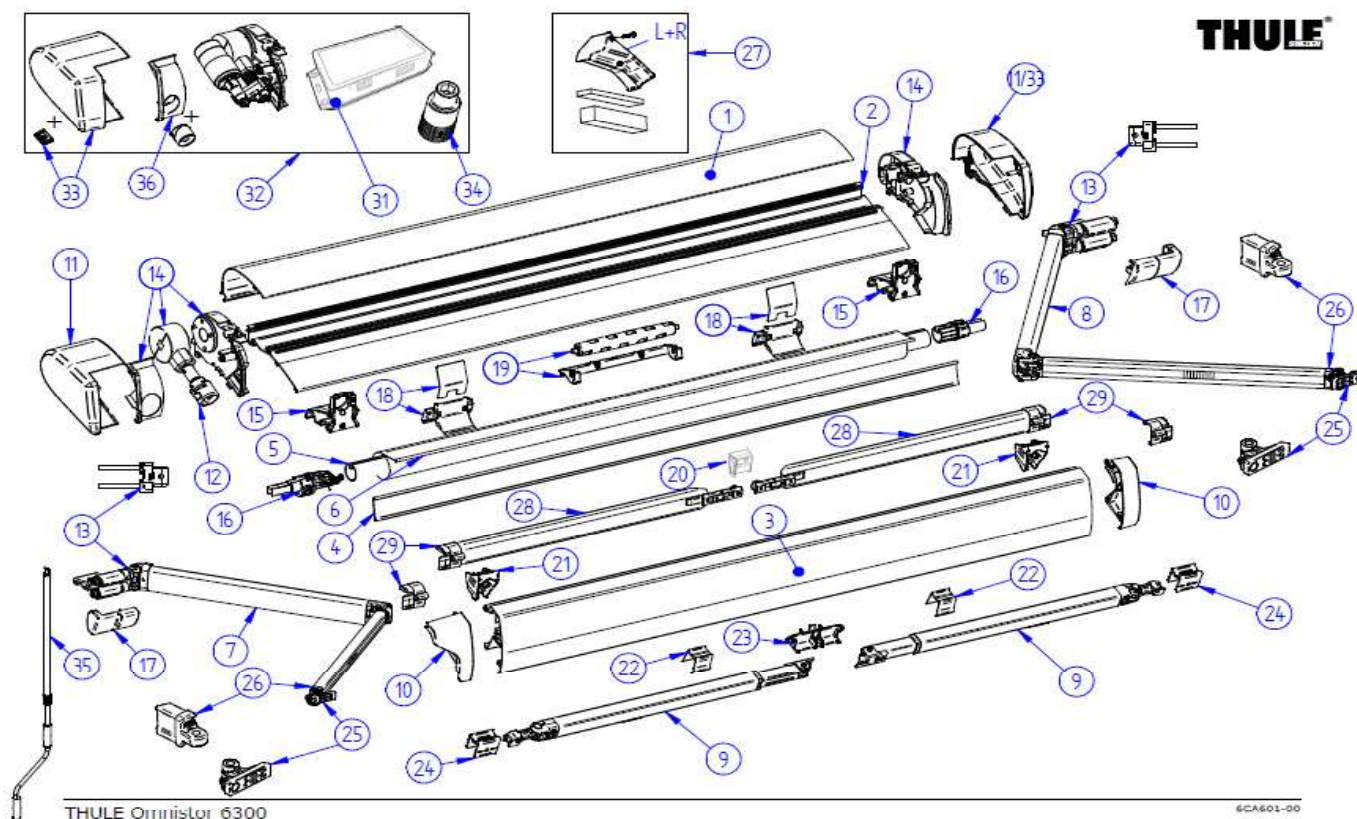

2019 SPARE PARTS LIST

6300

THULE
SWEDEN

6CA601-00

THULE Omnistor 6300

6CA601-00

	ART.NR.	DESCRIPTION	RETAIL € (ex.VAT)
1	1500603256	COVER HOUSING 6300 2,60M WHITE	99,80
	1500603257	COVER HOUSING 6300 3,00M WHITE	115,10
	1500603258	COVER HOUSING 6300 3,25M WHITE	133,90
	1500603259	COVER HOUSING 6300 3,50M WHITE	133,90
	1500603260	COVER HOUSING 6300 3,75M WHITE	154,30
	1500603261	COVER HOUSING 6300 4,00M WHITE	154,30
	1500603262	COVER HOUSING 6300 4,25M WHITE	180,60
	1500603263	COVER HOUSING 6300 4,50M WHITE	180,60
	1500603264	COVER HOUSING 6300 5,00M WHITE	206,90
	1500603265	COVER HOUSING 6300 3,25M ANO	133,90
	1500603266	COVER HOUSING 6300 3,50M ANO	133,90
	1500603267	COVER HOUSING 6300 3,75M ANO	154,30
	1500603268	COVER HOUSING 6300 4,00M ANO	154,30
	1500603269	COVER HOUSING 6300 4,50M ANO	180,60
	1500603270	COVER HOUSING 6300 5,00M ANO	206,90
	1500603271	COVER HOUSING 6300 2,60M ANTHR.	99,80
	1500603272	COVER HOUSING 6300 3,00M ANTHR.	115,10
	1500603273	COVER HOUSING 6300 3,25M ANTHR.	133,90
	1500603274	COVER HOUSING 6300 3,50M ANTHR.	133,90
	1500603275	COVER HOUSING 6300 3,75M ANTHR.	154,30
	1500603276	COVER HOUSING 6300 4,00M ANTHR.	154,30
	1500603277	COVER HOUSING 6300 4,50M ANTHR.	180,60
	1500603278	COVER HOUSING 6300 5,00M ANTHR.	206,90
2	1500603279	BACK HOUSING 6200 2,60M	127,10
	1500603280	BACK HOUSING 6300 3,00M	149,20
	1500603281	BACK HOUSING 6300 3,25M	171,00
	1500603282	BACK HOUSING 6300 3,50M	171,00
	1500603283	BACK HOUSING 6300 3,75M	192,40
	1500603284	BACK HOUSING 6300 4,00M	192,40
	1500603285	BACK HOUSING 6300 4,25M	208,50
	1500603286	BACK HOUSING 6300 4,50M	208,50
	1500603287	BACK HOUSING 6300 5,00M	224,70
3	1500603288	LEAD RAIL 6300 2,60M WHITE	122,00