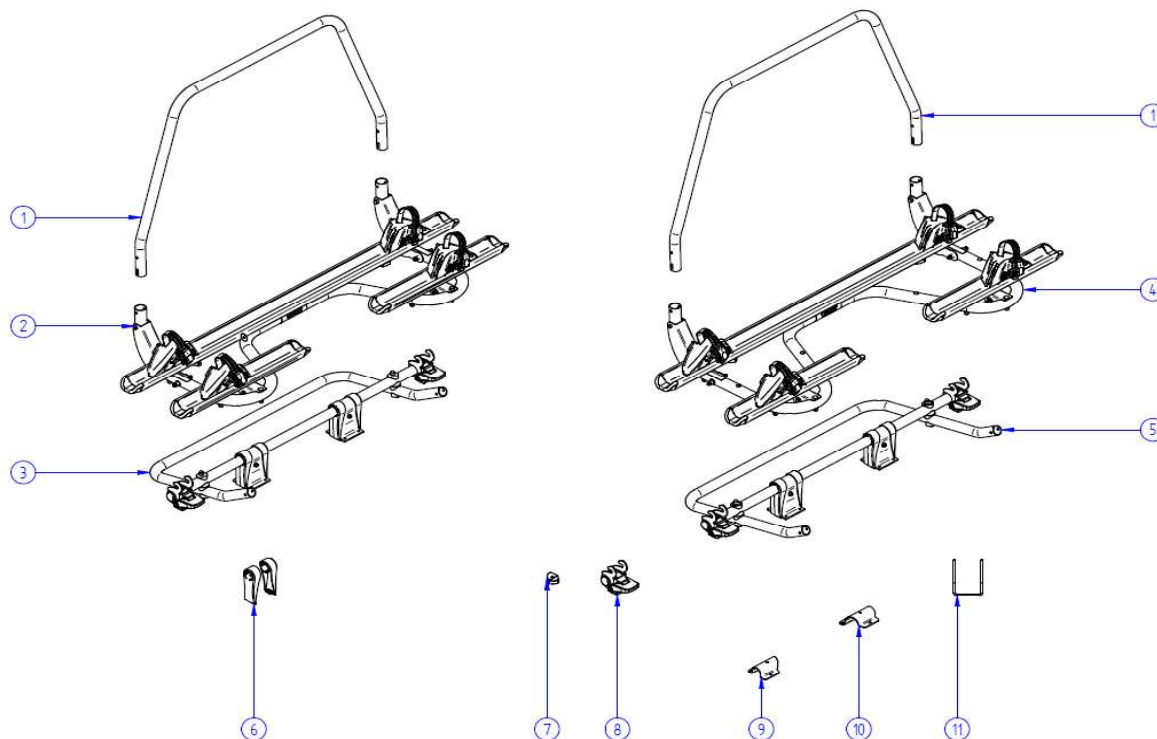

2019 SPARE PARTS LIST

Caravan Superb XT Black

THULE
SWEDEN

SP623-00

THULE
SWEDEN

THULE CARAVAN SUPERB XT

SP623-00

	ART.NR.	DESCRIPTION	RETAIL € (ex.VAT)
1	1500603223	CARAVAN SUPERB XT SUPPORT BAR BLACK	39,60
2	1500603224	CARAVAN SUPERB XT SV PLATFORM COMPLETE BLACK	256,30
3	1500603225	CARAVAN SUPERB XT SV BASE BLACK	164,30
4	1500603226	CARAVAN SUPERB XT PLATFORM COMPLETE BLACK	261,60
5	1500603227	CARAVAN SUPERB XT BASE BLACK	166,70
6	1500602899	CARAVAN SUPERB XT FOOT COVER (2x)	4,50
7	1500602960	CARAVAN SUPERB XT FIXATION TILT STOP (2x)	4,30
8	1500602864	CARAVAN SUPERB XT PLATFORM LOCK SET V2 (2x)	83,90
Common parts for all A-frames			
9	1500602774	FIXATION PLATE D30 RH BLACK	6,20
10	1500602773	FIXATION PLATE D30 LH BLACK	6,20
11	1500601980	U-BOLT M6 x 135/78/135 (1x)	3,90
11	308140	U-BOLT M6 x 160/78/160 (4x) (sold per 5 sets)	see price list