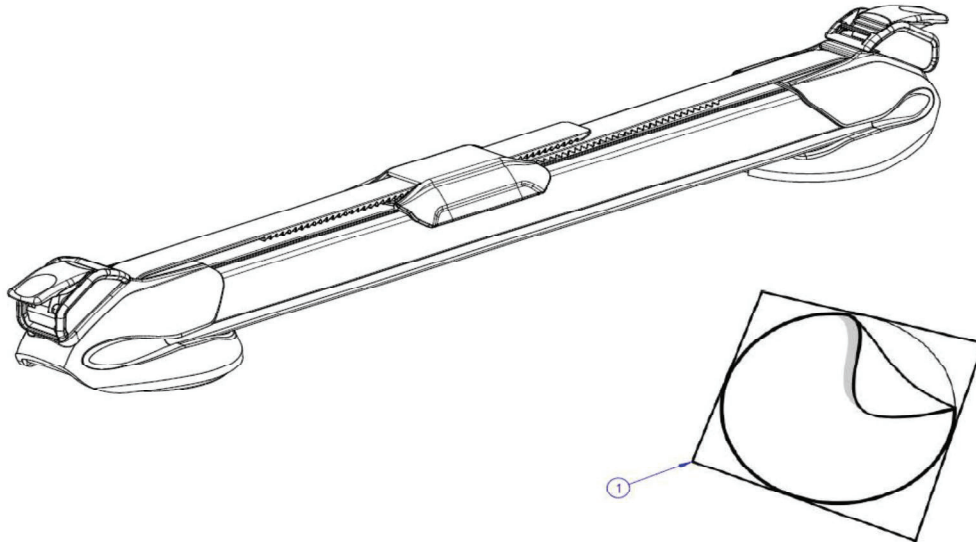

2019 SPARE PARTS LIST
LADDER FIXATION KIT

THULE
SWEDEN

LD611-00

THULE
SWEDEN

THULE Ladder Fixation Kit

LD611-00

	ART.NR.	DESCRIPTION	RETAIL € (ex.VAT)
1	1500603147	PROTECTIVE PATCHES LADDER (4PCS)	7,20