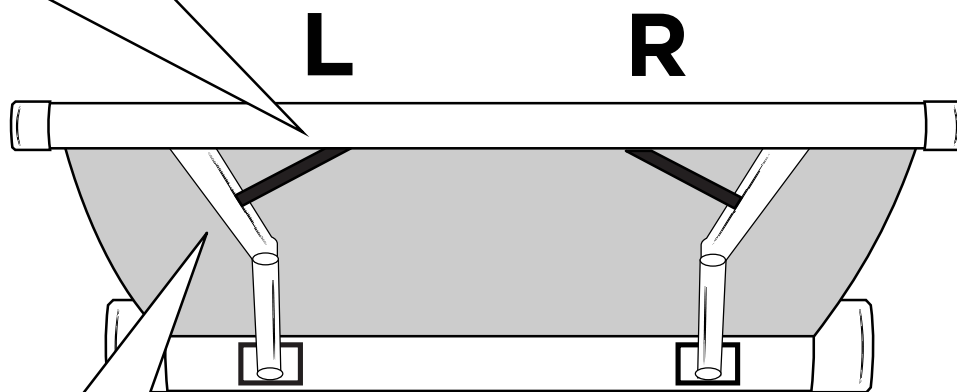

Thule Tension Arm Set TO 5200

➤ Instructions

Prod no.: 301295

Document: 5AT905-00 | 3380041100

Date: 02/03/2016

Bring your life
thule.com

1

2