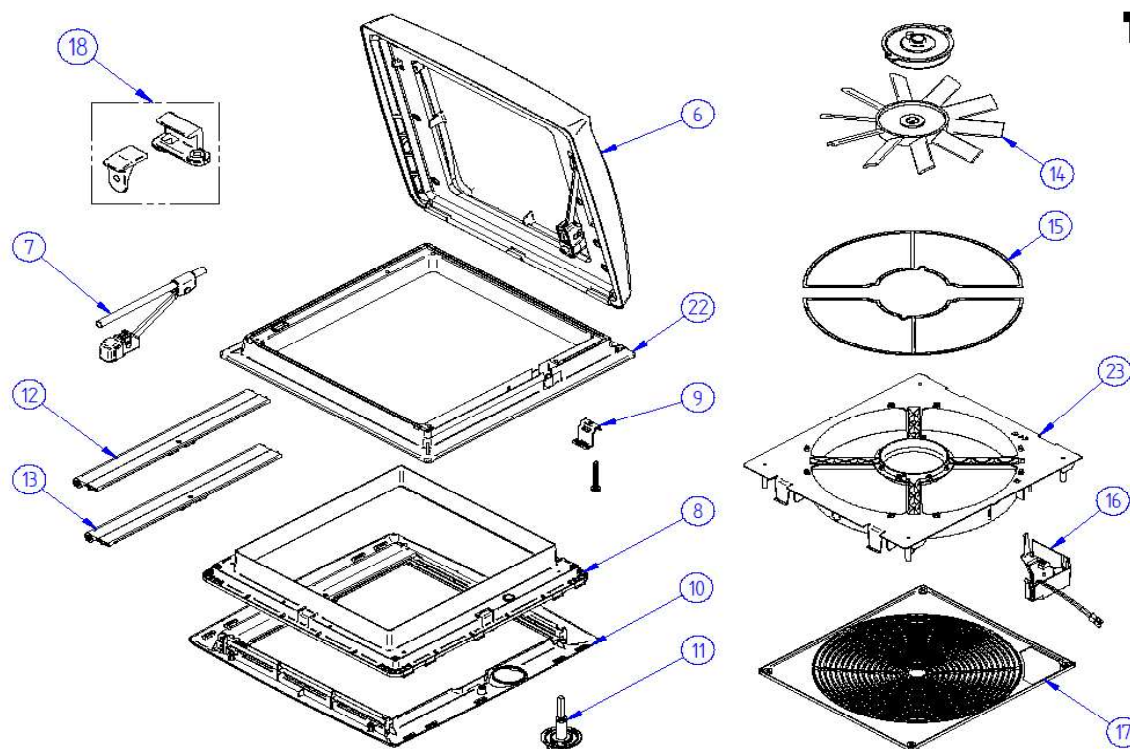

2020 SPARE PARTS LIST ROOFLIGHT THULE VENT

THULE
SWEDEN

DL609

THULE
SWEDEN

THULE Omnivent V04

DL609-01

	ART.NR.	DESCRIPTION	RETAIL € (ex.VAT)
6	1500600707	DOME TRANSP + OPERATION DEVICE	81,00
	1500601443	DOME WHITE + OPERATION DEVICE	47,00
	1500601444	DOME TRANSL + OPERATION DEVICE	47,00
7	1500601364	OPERATING DEVICE	20,40
8	1500601786	INNER HATCH FRAME CREAM	9,60
9	1500600694	HARDWARE PACK. OMNIVENT V04	8,20
10	308229	RETROFIT CURTAIN FRAME V04	see gen. price list
11	1500600712	OPERATING KNOB CREAM ASSY	5,10
12	1500600709	ROLLO MOSQUITO ASSY	13,90
13	1500600710	ROLLO CREAM ASSY	17,40
14	1500600700	MOTOR + FAN BLADE VENTILATOR	79,60
15	1500601718	SET MOSQUITO NET VENTILATOR	12,90
16	1500601719	ELECTR STEERING V08	54,30
17	1500601720	VENTILATOR GRID V08	12,10
18	1500600719	RETROFIT LOCK	3,50
22	1500600698	OUTER HATCH FRAME+HINGE	15,10
23	1500602392	VENTILATOR FRAME >2008 NEW	18,00