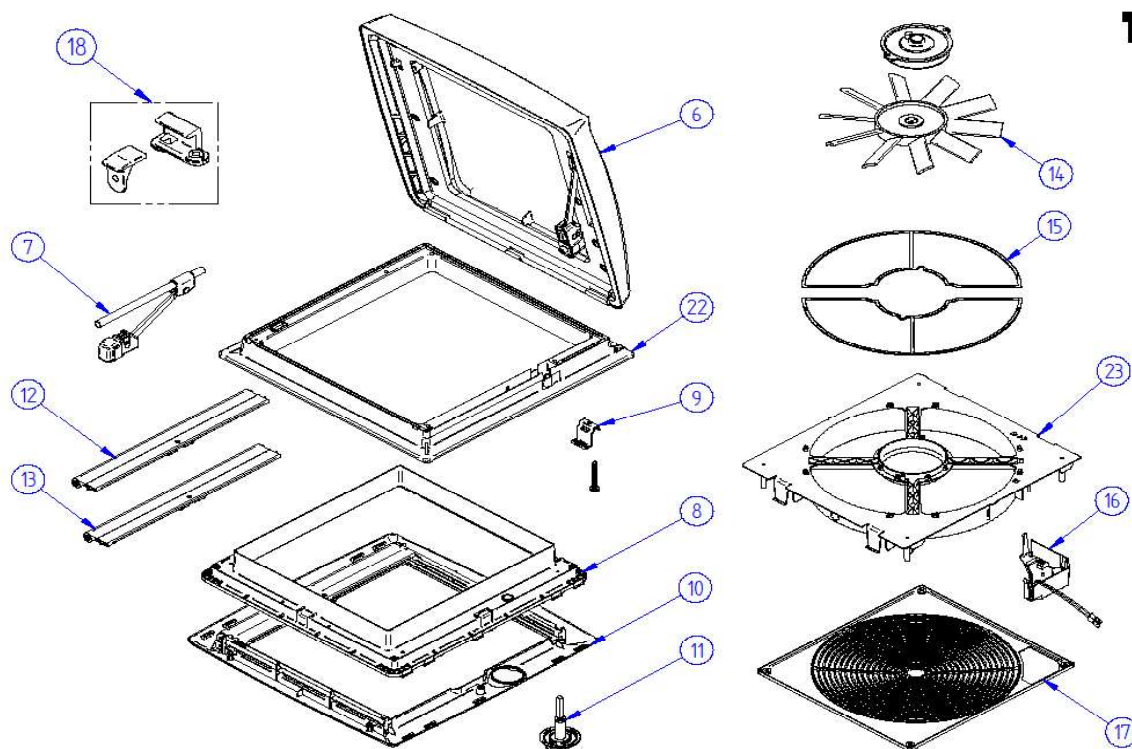

# 2019 SPARE PARTS LIST ROOFLIGHT THULE VENT

**THULE**  
SWEDEN

DL609-01

THULE Omnivent V04

DL609-01

	ART.NR.	DESCRIPTION	RETAIL € (ex.VAT)
6	1500600707	DOME TRANSP + OPERATION DEVICE	81,00
	1500601443	DOME WHITE + OPERATION DEVICE	47,00
	1500601444	DOME TRANSL + OPERATION DEVICE	47,00
7	1500601364	OPERATING DEVICE	20,40
8	1500601786	INNER HATCH FRAME CREAM	9,60
9	1500600694	HARDWARE PACK. OMNIVENT V04	8,20
10	308229	RETROFIT CURTAIN FRAME V04	see gen. price list
11	1500600712	OPERATING KNOB CREAM ASSY	5,10
12	1500600709	ROLLO MOSQUITO ASSY	13,90
13	1500600710	ROLLO CREAM ASSY	17,40
14	1500600700	MOTOR + FAN BLADE VENTILATOR	79,60
15	1500601718	SET MOSQUITO NET VENTILATOR	12,90
16	1500601719	ELECTR STEERING V08	54,30
17	1500601720	VENTILATOR GRID V08	12,10
18	1500600719	RETROFIT LOCK	3,50
22	1500600698	OUTER HATCH FRAME+HINGE	15,10
23	1500602392	VENTILATOR FRAME >2008 NEW	18,00