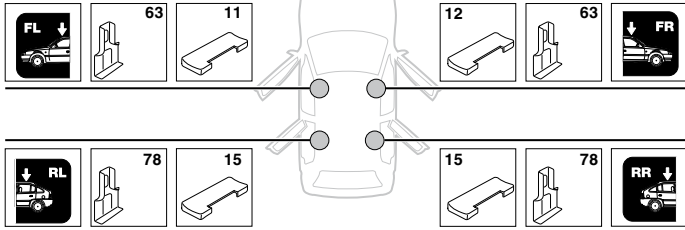

5

VOLVO 850, 4-dr Sedan, 92-96 / *93-97

VOLVO S70, 4-dr Sedan, 97-00 / *98-00