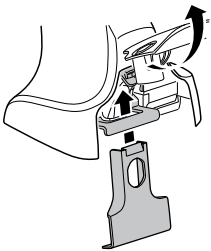

5

VOLVO 850, 4-dr Sedan, 92-96 / *93-97

VOLVO S70, 4-dr Sedan, 97-00 / *98-00

VOLVO 850, 5-dr Estate, 93-96

VOLVO 850, 5-dr Wagon, *94-97

VOLVO V70, 5-dr Estate, 97-99

VOLVO V70, 5-dr Wagon, *98-00

A

B

C