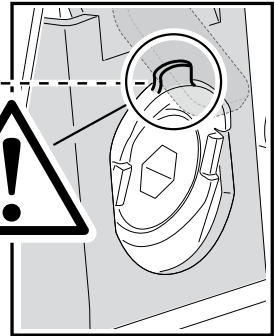

5

VOLVO 850, 4-dr Sedan, 92-96 / *93-97

VOLVO S70, 4-dr Sedan, 97-00 / *98-00

VOLVO 850, 5-dr Estate, 93-96

VOLVO 850, 5-dr Wagon, *94-97

VOLVO V70, 5-dr Estate, 97-99

VOLVO V70, 5-dr Wagon, *98-00

A

B

C