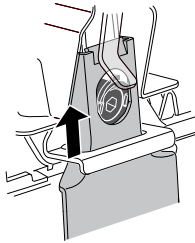

5

VOLVO 850, 4-dr Sedan, 92-96 / *93-97

VOLVO S70, 4-dr Sedan, 97-00 / *98-00

VOLVO 850, 5-dr Estate, 93-96

VOLVO 850, 5-dr Wagon, *94-97

VOLVO V70, 5-dr Estate, 97-99

VOLVO V70, 5-dr Wagon, *98-00

A

B

C