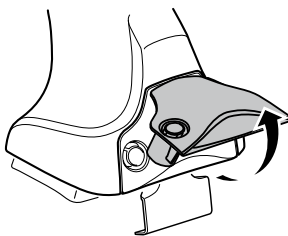

5

VOLVO 850, 4-dr Sedan, 92-96 / *93-97

VOLVO S70, 4-dr Sedan, 97-00 / *98-00

VOLVO 850, 5-dr Estate, 93-96

VOLVO 850, 5-dr Wagon, *94-97

VOLVO V70, 5-dr Estate, 97-99

VOLVO V70, 5-dr Wagon, *98-00

A

B

C