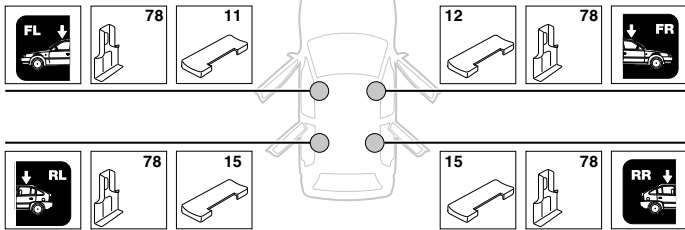

VOLVO 850, 5-dr Estate, 93-96

VOLVO 850, 5-dr Wagon, *94-97

VOLVO V70, 5-dr Estate, 97-99

VOLVO V70, 5-dr Wagon, *98-00