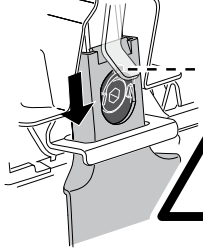

5

VOLVO 850, 4-dr Sedan, 92-96 / *93-97

VOLVO S70, 4-dr Sedan, 97-00 / *98-00

VOLVO 850, 5-dr Estate, 93-96

VOLVO 850, 5-dr Wagon, *94-97

VOLVO V70, 5-dr Estate, 97-99

VOLVO V70, 5-dr Wagon, *98-00

A

B

C