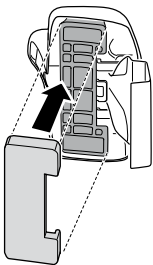

5

VOLVO 850, 4-dr Sedan, 92-96 / *93-97

VOLVO S70, 4-dr Sedan, 97-00 / *98-00

VOLVO 850, 5-dr Estate, 93-96

VOLVO 850, 5-dr Wagon, *94-97

VOLVO V70, 5-dr Estate, 97-99

VOLVO V70, 5-dr Wagon, *98-00

A

B

C