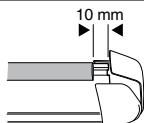

1

2

754 Rapid System
480R Rapid Traverse
(North America)

x4

x4

x4

480 Traverse
(North America)

x4