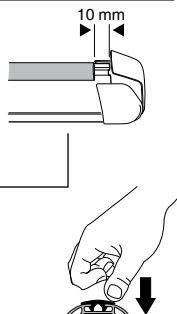

x4

480 Traverse
(North America)