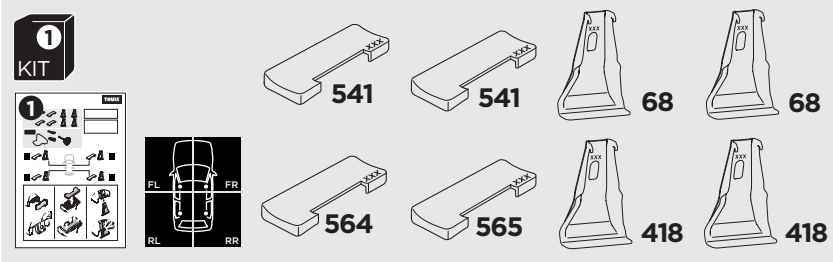

1

Kit 145224

CHEVROLET Onix, 5-dr Hatchback, 19-

ISO 11154-E

THULE WingBar Evo	THULE WingBar Edge	THULE WingBar	THULE SquareBar Evo	Evo X (scale)	Edge X (scale)
CHEVROLET Onix, 5-dr Hatchback, 19-				35,5	H

THULE ProBar Evo	THULE SlideBar Evo	X (mm/inch)		
CHEVROLET Onix, 5-dr Hatchback, 19-				1006 mm / 39 5/8"

THULE WingBar Evo	THULE WingBar Edge	THULE WingBar	THULE SquareBar Evo	Evo Y (scale)	Edge Y (scale)
CHEVROLET Onix, 5-dr Hatchback, 19-				32,5	N

THULE ProBar Evo	THULE SlideBar Evo	Y (mm/inch)		
CHEVROLET Onix, 5-dr Hatchback, 19-				976 mm / 38 3/8"

	W (mm/inch)	Z (mm/inch)
CHEVROLET Onix, 5-dr Hatchback, 19-	700 mm / 27 1/2"	250 mm / 9 7/8"