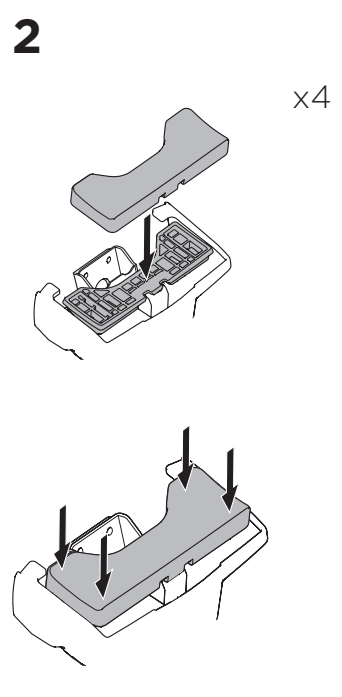

1

Kit 145224

CHEVROLET Onix, 5-dr Hatchback, 19-

ISO 11154-E

THULE WingBar Evo	THULE WingBar Edge	THULE WingBar	THULE SquareBar Evo	Evo X (scale)	Edge X (scale)
CHEVROLET Onix, 5-dr Hatchback, 19-				35,5	H

THULE ProBar Evo	THULE SlideBar Evo	X (mm/inch)		
CHEVROLET Onix, 5-dr Hatchback, 19-				1006 mm / 39 5/8"

THULE WingBar Evo	THULE WingBar Edge	THULE WingBar	THULE SquareBar Evo	Evo Y (scale)	Edge Y (scale)
CHEVROLET Onix, 5-dr Hatchback, 19-				32,5	N

THULE ProBar Evo	THULE SlideBar Evo	Y (mm/inch)		
CHEVROLET Onix, 5-dr Hatchback, 19-				976 mm / 38 3/8"

	W (mm/inch)	Z (mm/inch)
CHEVROLET Onix, 5-dr Hatchback, 19-	700 mm / 27 1/2"	250 mm / 9 7/8"