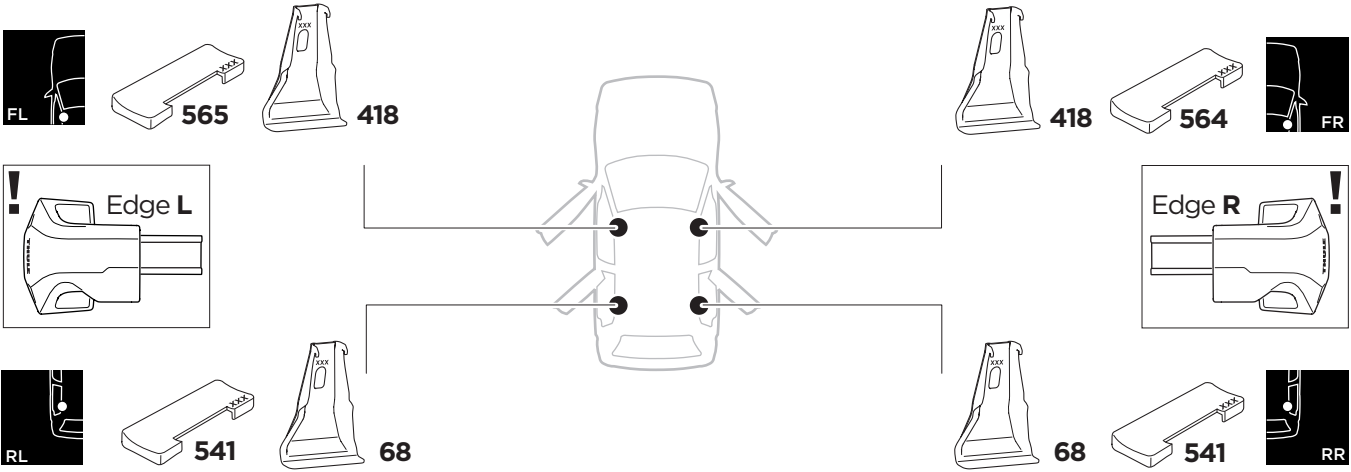

1

Kit 145224

CHEVROLET Onix, 5-dr Hatchback, 19-

ISO 11154-E

THULE WingBar Evo	THULE WingBar Edge	THULE WingBar	THULE SquareBar Evo	Evo X (scale)	Edge X (scale)
CHEVROLET Onix, 5-dr Hatchback, 19-				35,5	H

THULE ProBar Evo	THULE SlideBar Evo	X (mm/inch)		
CHEVROLET Onix, 5-dr Hatchback, 19-				1006 mm / 39 5/8"

THULE WingBar Evo	THULE WingBar Edge	THULE WingBar	THULE SquareBar Evo	Evo Y (scale)	Edge Y (scale)
CHEVROLET Onix, 5-dr Hatchback, 19-				32,5	N

THULE ProBar Evo	THULE SlideBar Evo	Y (mm/inch)		
CHEVROLET Onix, 5-dr Hatchback, 19-				976 mm / 38 3/8"

	W (mm/inch)	Z (mm/inch)
CHEVROLET Onix, 5-dr Hatchback, 19-	700 mm / 27 1/2"	250 mm / 9 7/8"