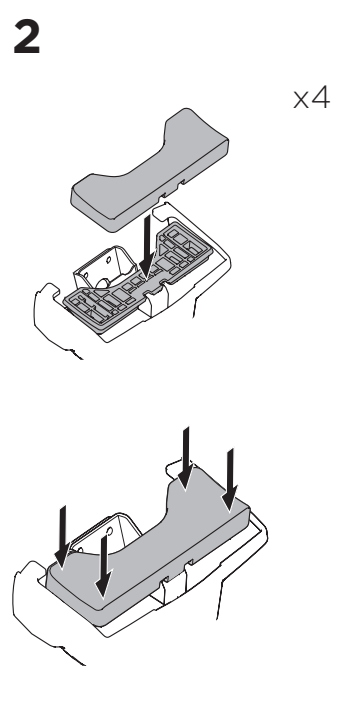

1

Kit 145120

SKODA Fabia (MK. II), 5-dr Hatchback, 07-14

ISO 11154-E

THULE WingBar Evo	THULE WingBar Edge	THULE WingBar	THULE SquareBar Evo	Evo X (scale)	Edge X (scale)
SKODA Fabia (MK. II), 5-dr Hatchback, 07-14				31,5	P

THULE ProBar Evo	THULE SlideBar Evo	X (mm/inch)		
SKODA Fabia (MK. II), 5-dr Hatchback, 07-14		966 mm / 38"		

THULE WingBar Evo	THULE WingBar Edge	THULE WingBar	THULE SquareBar Evo	Evo Y (scale)	Edge Y (scale)
SKODA Fabia (MK. II), 5-dr Hatchback, 07-14				27,5	F

THULE ProBar Evo	THULE SlideBar Evo	Y (mm/inch)		
SKODA Fabia (MK. II), 5-dr Hatchback, 07-14		926 mm / 36 1/2"		

	W (mm/inch)	Z (mm/inch)
SKODA Fabia (MK. II), 5-dr Hatchback, 07-14	820 mm / 32 1/4"	375 mm / 14 3/4"