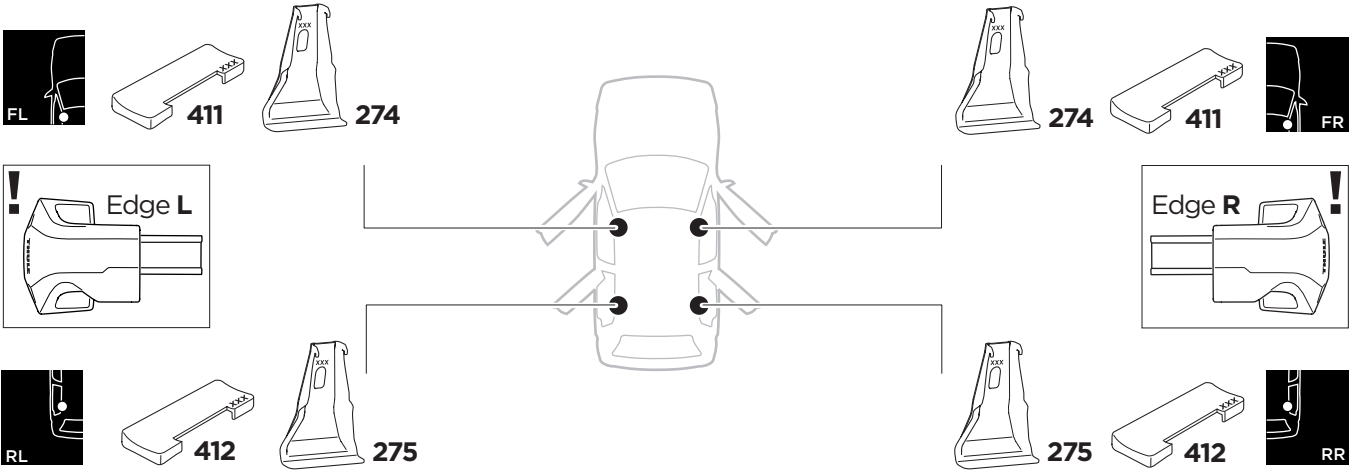

1

Kit 145120

SKODA Fabia (MK. II), 5-dr Hatchback, 07-14

ISO 11154-E

THULE WingBar Evo	THULE WingBar Edge	THULE WingBar	THULE SquareBar Evo	Evo X (scale)	Edge X (scale)
SKODA Fabia (MK. II), 5-dr Hatchback, 07-14				31,5	P

THULE ProBar Evo	THULE SlideBar Evo	X (mm/inch)		
SKODA Fabia (MK. II), 5-dr Hatchback, 07-14		966 mm / 38"		

THULE WingBar Evo	THULE WingBar Edge	THULE WingBar	THULE SquareBar Evo	Evo Y (scale)	Edge Y (scale)
SKODA Fabia (MK. II), 5-dr Hatchback, 07-14				27,5	F

THULE ProBar Evo	THULE SlideBar Evo	Y (mm/inch)		
SKODA Fabia (MK. II), 5-dr Hatchback, 07-14		926 mm / 36 1/2"		

	W (mm/inch)	Z (mm/inch)
SKODA Fabia (MK. II), 5-dr Hatchback, 07-14	820 mm / 32 1/4"	375 mm / 14 3/4"