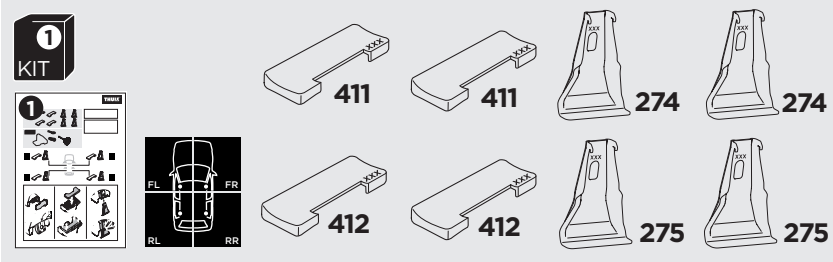

1

Kit 145120

SKODA Fabia (MK. II), 5-dr Hatchback, 07-14

ISO 11154-E

THULE WingBar Evo	THULE WingBar Edge	THULE WingBar	THULE SquareBar Evo	Evo X (scale)	Edge X (scale)
SKODA Fabia (MK. II), 5-dr Hatchback, 07-14				31,5	P

THULE ProBar Evo	THULE SlideBar Evo	X (mm/inch)		
SKODA Fabia (MK. II), 5-dr Hatchback, 07-14		966 mm / 38"		

THULE WingBar Evo	THULE WingBar Edge	THULE WingBar	THULE SquareBar Evo	Evo Y (scale)	Edge Y (scale)
SKODA Fabia (MK. II), 5-dr Hatchback, 07-14				27,5	F

THULE ProBar Evo	THULE SlideBar Evo	Y (mm/inch)		
SKODA Fabia (MK. II), 5-dr Hatchback, 07-14		926 mm / 36 1/2"		

	W (mm/inch)	Z (mm/inch)
SKODA Fabia (MK. II), 5-dr Hatchback, 07-14	820 mm / 32 1/4"	375 mm / 14 3/4"