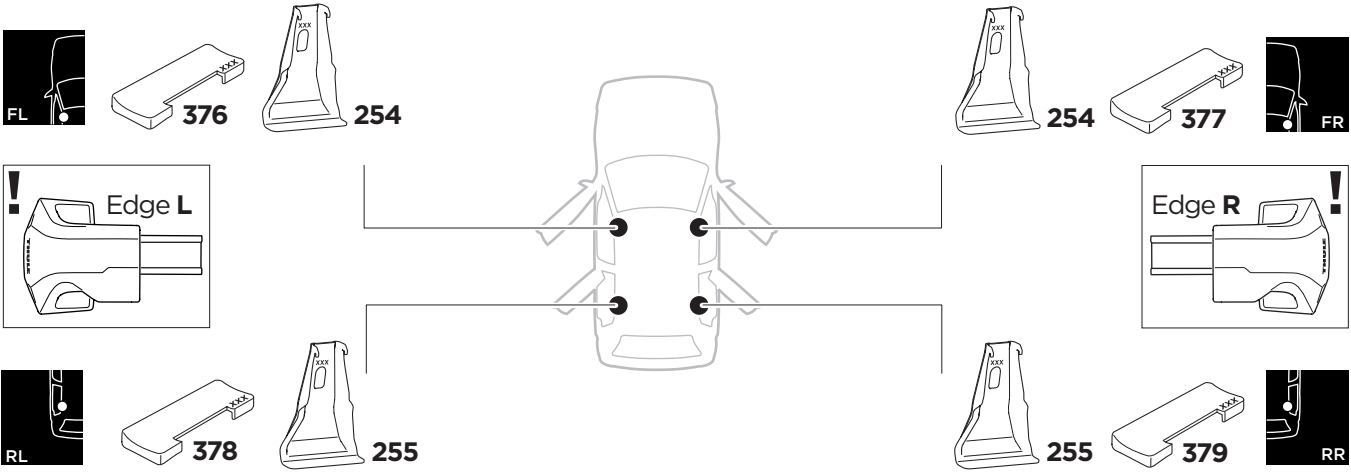

1

Kit 145119

SKODA Rapid Liftback, 5-dr Hatchback, 13-
SEAT Toledo, 5-dr Hatchback, 13-

ISO 11154-E

THULE WingBar Evo	THULE WingBar Edge	THULE WingBar	THULE SquareBar Evo	Evo X (scale)	Edge X (scale)
SKODA Rapid Liftback, 5-dr Hatchback, 13-				43,5	J
SEAT Toledo, 5-dr Hatchback, 13-				43,5	J

THULE ProBar Evo	THULE SlideBar Evo			X (mm/inch)	
SKODA Rapid Liftback, 5-dr Hatchback, 13-				1086 mm / 42 3/4"	
SEAT Toledo, 5-dr Hatchback, 13-				1086 mm / 42 3/4"	

THULE WingBar Evo	THULE WingBar Edge	THULE WingBar	THULE SquareBar Evo	Evo Y (scale)	Edge Y (scale)
SKODA Rapid Liftback, 5-dr Hatchback, 13-				40,5	P
SEAT Toledo, 5-dr Hatchback, 13-				40,5	P

THULE ProBar Evo	THULE SlideBar Evo			Y (mm/inch)	
SKODA Rapid Liftback, 5-dr Hatchback, 13-				1056 mm / 41 5/8"	
SEAT Toledo, 5-dr Hatchback, 13-				1056 mm / 41 5/8"	

	W (mm/inch)	Z (mm/inch)
SKODA Rapid Liftback, 5-dr Hatchback, 13-	715 mm / 28 1/8"	180 mm / 7 1/8"
SEAT Toledo, 5-dr Hatchback, 13-	715 mm / 28 1/8"	180 mm / 7 1/8"