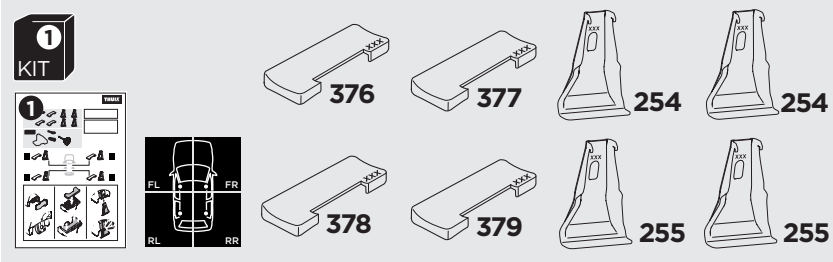

1

Kit 145119

SKODA Rapid Liftback, 5-dr Hatchback, 13-
SEAT Toledo, 5-dr Hatchback, 13-

ISO 11154-E

THULE WingBar Evo	THULE WingBar Edge	THULE WingBar	THULE SquareBar Evo	Evo X (scale)	Edge X (scale)
SKODA Rapid Liftback, 5-dr Hatchback, 13-				43,5	J
SEAT Toledo, 5-dr Hatchback, 13-				43,5	J

THULE ProBar Evo	THULE SlideBar Evo			X (mm/inch)	
SKODA Rapid Liftback, 5-dr Hatchback, 13-				1086 mm / 42 3/4"	
SEAT Toledo, 5-dr Hatchback, 13-				1086 mm / 42 3/4"	

THULE WingBar Evo	THULE WingBar Edge	THULE WingBar	THULE SquareBar Evo	Evo Y (scale)	Edge Y (scale)
SKODA Rapid Liftback, 5-dr Hatchback, 13-				40,5	P
SEAT Toledo, 5-dr Hatchback, 13-				40,5	P

THULE ProBar Evo	THULE SlideBar Evo			Y (mm/inch)	
SKODA Rapid Liftback, 5-dr Hatchback, 13-				1056 mm / 41 5/8"	
SEAT Toledo, 5-dr Hatchback, 13-				1056 mm / 41 5/8"	

	W (mm/inch)	Z (mm/inch)
SKODA Rapid Liftback, 5-dr Hatchback, 13-	715 mm / 28 1/8"	180 mm / 7 1/8"
SEAT Toledo, 5-dr Hatchback, 13-	715 mm / 28 1/8"	180 mm / 7 1/8"