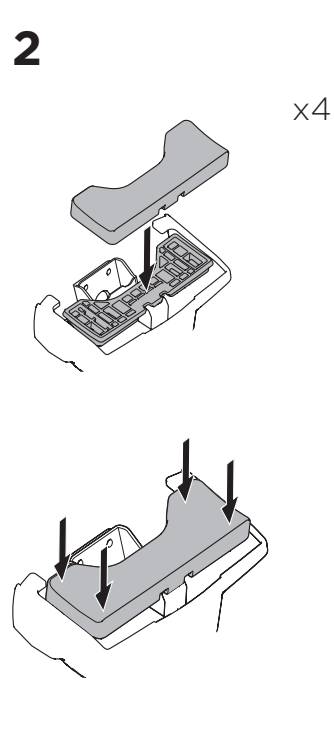

1

Kit 145101

VOLKSWAGEN Polo, 5-dr Hatchback, 18-

ISO 1154-E

1 KIT

2 FOOT PACK

THULE WingBar Evo	THULE WingBar Edge	THULE WingBar	THULE SquareBar Evo	Evo X (scale)	Edge X (scale)
VOLKSWAGEN Polo, 5-dr Hatchback, 18-				40,5	P

THULE ProBar Evo	THULE SlideBar Evo	X (mm/inch)		
VOLKSWAGEN Polo, 5-dr Hatchback, 18-		1056 mm / 41 5/8"		

THULE WingBar Evo	THULE WingBar Edge	THULE WingBar	THULE SquareBar Evo	Evo Y (scale)	Edge Y (scale)
VOLKSWAGEN Polo, 5-dr Hatchback, 18-				33	M

THULE ProBar Evo	THULE SlideBar Evo	Y (mm/inch)		
VOLKSWAGEN Polo, 5-dr Hatchback, 18-		981 mm / 38 5/8"		

	W (mm/inch)	Z (mm/inch)
VOLKSWAGEN Polo, 5-dr Hatchback, 18-	780 mm / 30 3/4"	140 mm / 5 1/2"