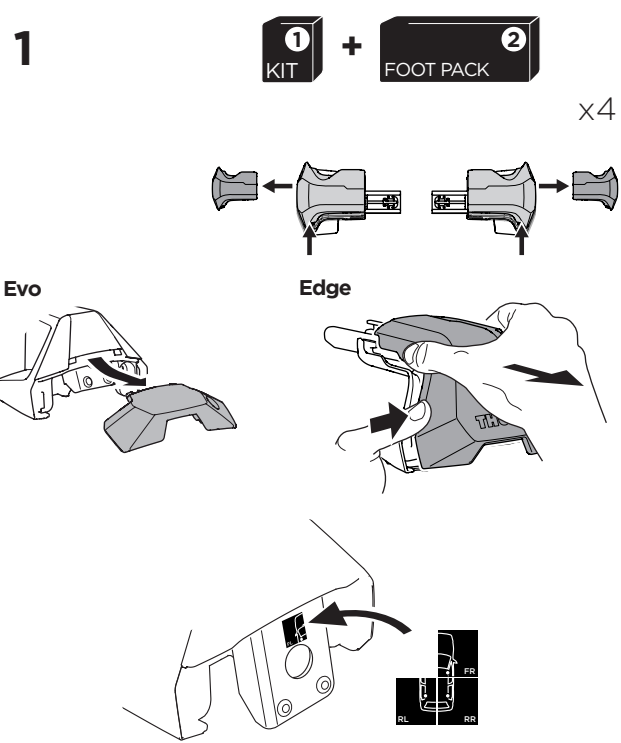

1

Kit 145101

VOLKSWAGEN Polo, 5-dr Hatchback, 18-

ISO 1154-E

1 KIT

2 FOOT PACK

THULE WingBar Evo	THULE WingBar Edge	THULE WingBar	THULE SquareBar Evo	Evo X (scale)	Edge X (scale)
VOLKSWAGEN Polo, 5-dr Hatchback, 18-				40,5	P

THULE ProBar Evo	THULE SlideBar Evo	X (mm/inch)		
VOLKSWAGEN Polo, 5-dr Hatchback, 18-		1056 mm / 41 5/8"		

THULE WingBar Evo	THULE WingBar Edge	THULE WingBar	THULE SquareBar Evo	Evo Y (scale)	Edge Y (scale)
VOLKSWAGEN Polo, 5-dr Hatchback, 18-				33	M

THULE ProBar Evo	THULE SlideBar Evo	Y (mm/inch)		
VOLKSWAGEN Polo, 5-dr Hatchback, 18-		981 mm / 38 5/8"		

	W (mm/inch)	Z (mm/inch)
VOLKSWAGEN Polo, 5-dr Hatchback, 18-	780 mm / 30 3/4"	140 mm / 5 1/2"