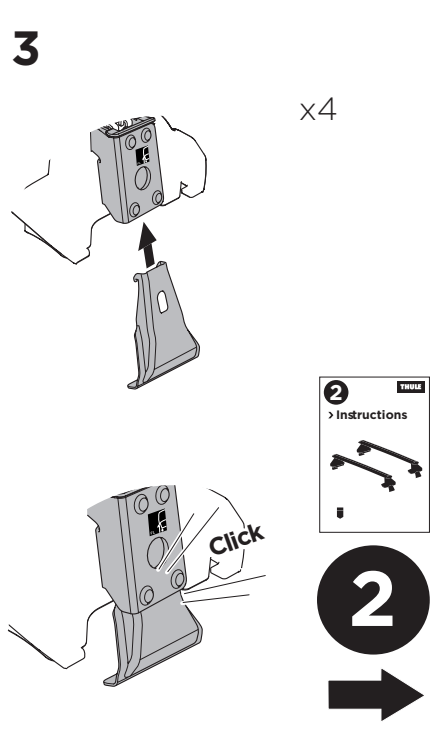

1

Kit 145101

VOLKSWAGEN Polo, 5-dr Hatchback, 18-

ISO 1154-E

1 KIT

2 FOOT PACK

THULE WingBar Evo	THULE WingBar Edge	THULE WingBar	THULE SquareBar Evo	Evo X (scale)	Edge X (scale)
VOLKSWAGEN Polo, 5-dr Hatchback, 18-				40,5	P

THULE ProBar Evo	THULE SlideBar Evo	X (mm/inch)		
VOLKSWAGEN Polo, 5-dr Hatchback, 18-		1056 mm / 41 5/8"		

THULE WingBar Evo	THULE WingBar Edge	THULE WingBar	THULE SquareBar Evo	Evo Y (scale)	Edge Y (scale)
VOLKSWAGEN Polo, 5-dr Hatchback, 18-				33	M

THULE ProBar Evo	THULE SlideBar Evo	Y (mm/inch)		
VOLKSWAGEN Polo, 5-dr Hatchback, 18-		981 mm / 38 5/8"		

	W (mm/inch)	Z (mm/inch)
VOLKSWAGEN Polo, 5-dr Hatchback, 18-	780 mm / 30 3/4"	140 mm / 5 1/2"