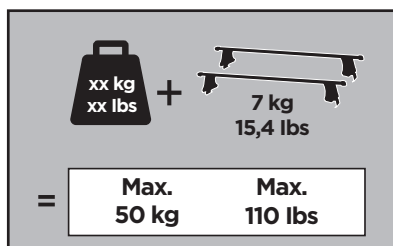

Thule Rapid System Kit 1860

> Instructions

KIA Rio, 5-dr Hatchback, 17-

ISO 11154-E

141860
C.20170418
519-1860-01

Bring your life
thule.com

204 x1 ▶

206 x1 ▶

273 x1 ▶

274 x1 ▶

◀ 969 x2

◀ 1260 x2

x1

x1

1

	X (scale)	X (mm)	X (inch)
KIA Rio, 5-dr Hatchback, 17-	40	1051	41 ³ / ₈

	Y (scale)	Y (mm)	Y (inch)
KIA Rio, 5-dr Hatchback, 17-	32	971	38 ¹ / ₄

2

KIA Rio, 5-dr Hatchback, 17-

3

	W (mm)	Z (mm)	W (inch)	Z (inch)
KIA Rio, 5-dr Hatchback, 17-	190	680	7 1/2	26 3/4