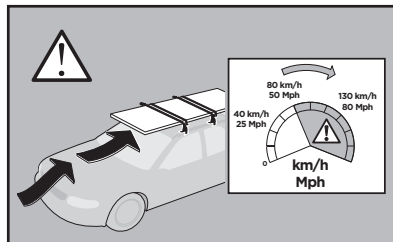

Thule Rapid System Kit 1860

> Instructions

KIA Rio, 5-dr Hatchback, 17-

ISO 11154-E

141860
C.20170418
519-1860-01

Bring your life
thule.com

204 x1 ▶

206 x1 ▶

273 x1 ▶

274 x1 ▶

◀ 969 x2

◀ 1260 x2

x1

x1

1

	X (scale)	X (mm)	X (inch)
KIA Rio, 5-dr Hatchback, 17-	40	1051	41 ³ / ₈

	Y (scale)	Y (mm)	Y (inch)
KIA Rio, 5-dr Hatchback, 17-	32	971	38 ¹ / ₄

2

KIA Rio, 5-dr Hatchback, 17-

3

	W (mm)	Z (mm)	W (inch)	Z (inch)
KIA Rio, 5-dr Hatchback, 17-	190	680	7 1/2	26 3/4