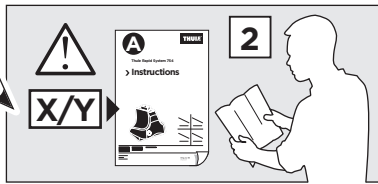

273 x1 ▶

274 x1 ▶

◀ 969 x2

◀ 1260 x2

x1

x1

1

	X (scale)	X (mm)	X (inch)
KIA Rio, 5-dr Hatchback, 17-	40	1051	41 ³ / ₈

	Y (scale)	Y (mm)	Y (inch)
KIA Rio, 5-dr Hatchback, 17-	32	971	38 ¹ / ₄

2

KIA Rio, 5-dr Hatchback, 17-

3

	W (mm)	Z (mm)	W (inch)	Z (inch)
KIA Rio, 5-dr Hatchback, 17-	190	680	7 1/2	26 3/4