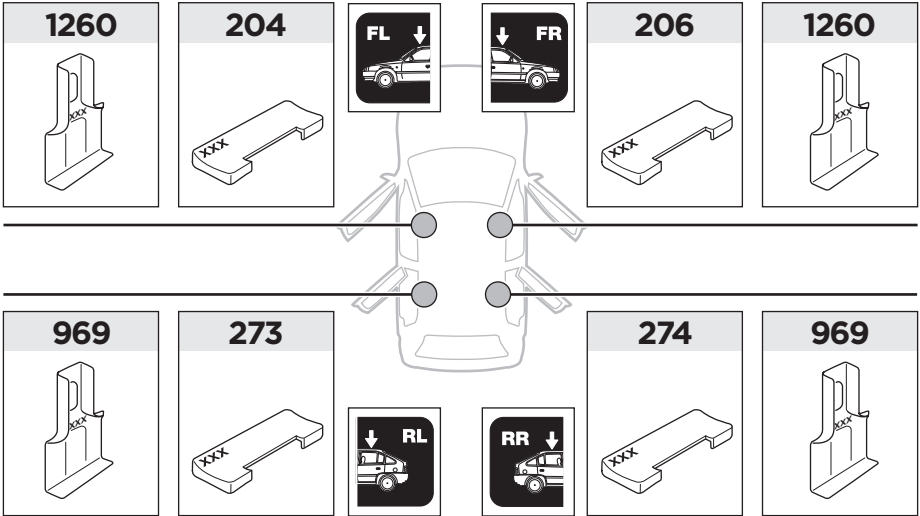

273 x1 ▶

274 x1 ▶

◀ 969 x2

◀ 1260 x2

x1

x1

1

	X (scale)	X (mm)	X (inch)
KIA Rio, 5-dr Hatchback, 17-	40	1051	41 ³ / ₈

	Y (scale)	Y (mm)	Y (inch)
KIA Rio, 5-dr Hatchback, 17-	32	971	38 ¹ / ₄

2

KIA Rio, 5-dr Hatchback, 17-

3

	W (mm)	Z (mm)	W (inch)	Z (inch)
KIA Rio, 5-dr Hatchback, 17-	190	680	7 1/2	26 3/4