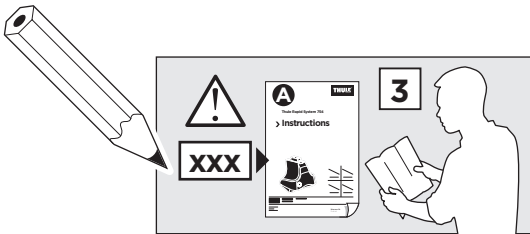

273 x1 ▶

274 x1 ▶

◀ 969 x2

◀ 1260 x2

x1

x1

1

	X (scale)	X (mm)	X (inch)
KIA Rio, 5-dr Hatchback, 17-	40	1051	41 ³ / ₈

	Y (scale)	Y (mm)	Y (inch)
KIA Rio, 5-dr Hatchback, 17-	32	971	38 ¹ / ₄

2

KIA Rio, 5-dr Hatchback, 17-

3

	W (mm)	Z (mm)	W (inch)	Z (inch)
KIA Rio, 5-dr Hatchback, 17-	190	680	7 1/2	26 3/4