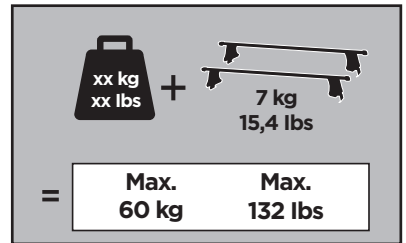

Thule Rapid System Kit 1686

> Instructions

AUDI A1, 5-dr Hatchback, 12-18

ISO 11154-E

204 x1

206 x1

328 x2

1123 x4

x1

x1

1

	X (scale)	X (mm)	X (inch)
AUDI A1, 5-dr Hatchback, 12-18	33	981	38 5/8

	Y (scale)	Y (mm)	Y (inch)
AUDI A1, 5-dr Hatchback, 12-18	30,5	956	37 5/8

2

AUDI A1, 5-dr Hatchback, 12-18

3

	W (mm)	Z (mm)	W (inch)	Z (inch)
AUDI A1, 5-dr Hatchback, 12-18	210	695	8 1/4	27 3/8