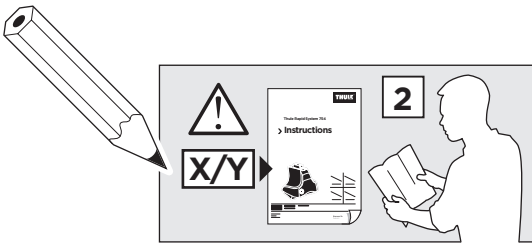

Thule Rapid System Kit 1686

> Instructions

AUDI A1, 5-dr Hatchback, 12-18

ISO 11154-E

204 x1

206 x1

328 x2

1123 x4

x1

x1

1

	X (scale)	X (mm)	X (inch)
AUDI A1, 5-dr Hatchback, 12-18	33	981	38 5/8

	Y (scale)	Y (mm)	Y (inch)
AUDI A1, 5-dr Hatchback, 12-18	30,5	956	37 5/8

2

AUDI A1, 5-dr Hatchback, 12-18

3