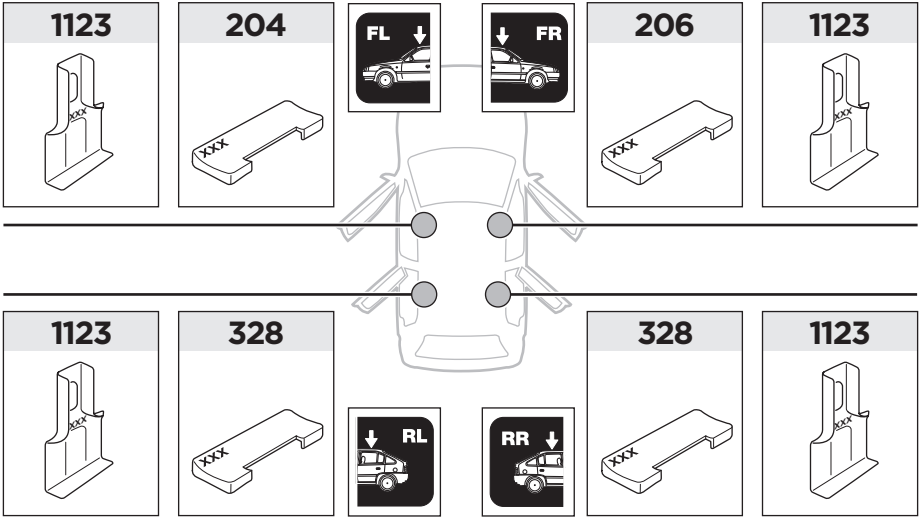

x1

x1

1

	X (scale)	X (mm)	X (inch)
AUDI A1, 5-dr Hatchback, 12-18	33	981	38 5/8

	Y (scale)	Y (mm)	Y (inch)
AUDI A1, 5-dr Hatchback, 12-18	30,5	956	37 5/8

2

AUDI A1, 5-dr Hatchback, 12-18

3

	W (mm)	Z (mm)	W (inch)	Z (inch)
AUDI A1, 5-dr Hatchback, 12-18	210	695	8 1/4	27 3/8