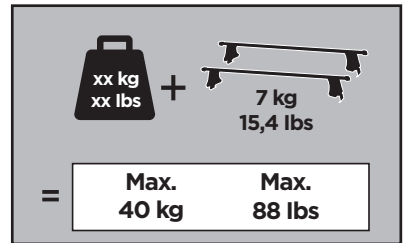

Thule Rapid System Kit 1504

> Instructions

MERCEDES CLC, 2-dr Coupé, 08-11

ISO 11154-E

182 x2

197 x1

198 x1

628 x2

999 x2

x1

x1

1

	X (scale)	X (mm)	X (inch)
MERCEDES CLC, 2-dr Coupé, 08-11	31,5	966	38

	Y (scale)	Y (mm)	Y (inch)
MERCEDES CLC, 2-dr Coupé, 08-11	29,5	946	37 1/4

2

MERCEDES CLC, 2-dr Coupé, 08-11

3

	W (mm)	Z (mm)	W (inch)	Z (inch)
MERCEDES CLC , 2-dr Coupé, 08-11	170	650	6 3/4	25 5/8