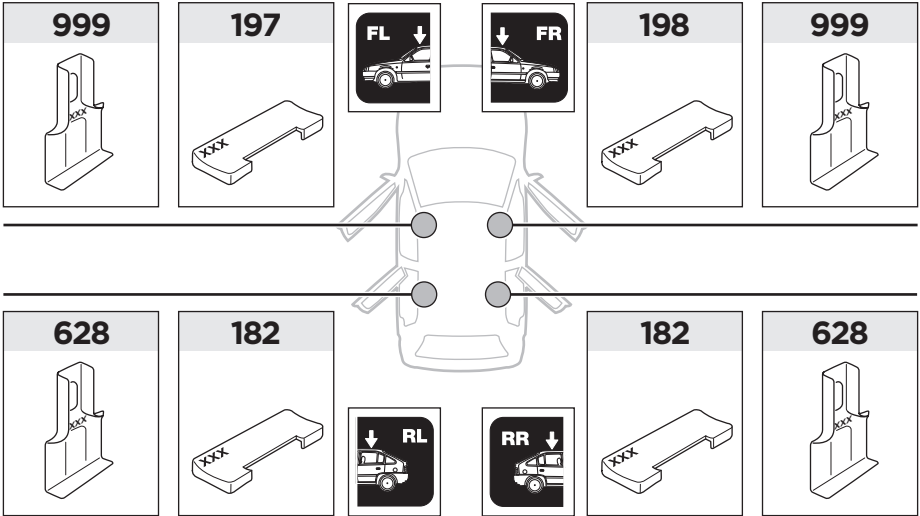

Thule Rapid System Kit 1504

> Instructions

MERCEDES CLC, 2-dr Coupé, 08-11

ISO 11154-E

182 x2

197 x1

198 x1

628 x2

999 x2

x1

x1

1

	X (scale)	X (mm)	X (inch)
MERCEDES CLC, 2-dr Coupé, 08-11	31,5	966	38

	Y (scale)	Y (mm)	Y (inch)
MERCEDES CLC, 2-dr Coupé, 08-11	29,5	946	37 1/4

2

MERCEDES CLC, 2-dr Coupé, 08-11

3

	W (mm)	Z (mm)	W (inch)	Z (inch)
MERCEDES CLC , 2-dr Coupé, 08-11	170	650	6 3/4	25 5/8