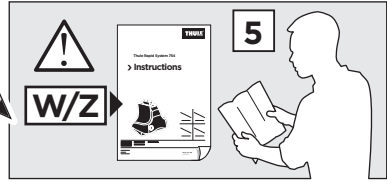

3

	W (mm)	Z (mm)	W (inch)	Z (inch)
MERCEDES CLC, 2-dr Coupé, 08-11	170	650	6 3/4	25 5/8