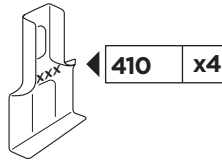

Thule Rapid System Kit 1476

> Instructions

FORD Focus, 5-dr Hatchback, 06-10 (Without fixpoint)

ISO 11154-E

1

	X (scale)	X (mm)	X (inch)
FORD Focus, 5-dr Hatchback, 06-10 (Without fixpoint)	37,5	1026	40 ³/₈

	Y (scale)	Y (mm)	Y (inch)
FORD Focus, 5-dr Hatchback, 06-10 (Without fixpoint)	38,5	1036	40 ³/₄

2

FORD Focus, 5-dr Hatchback, 06-10 (Without fixpoint)

3

	W (mm)	Z (mm)	W (inch)	Z (inch)
FORD Focus, 5-dr Hatchback, 06-10 (Without fixpoint)	270	625	10 ⁵/₈	24 ⁵/₈