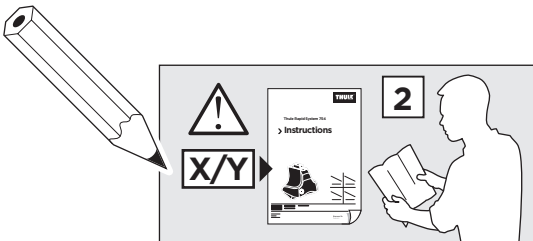

Thule Rapid System Kit 1476

> Instructions

FORD Focus, 5-dr Hatchback, 06-10 (Without fixpoint)

ISO 11154-E

1

	X (scale)	X (mm)	X (inch)
FORD Focus, 5-dr Hatchback, 06-10 (Without fixpoint)	37,5	1026	40 ³/₈

	Y (scale)	Y (mm)	Y (inch)
FORD Focus, 5-dr Hatchback, 06-10 (Without fixpoint)	38,5	1036	40 ³/₄

2

FORD Focus, 5-dr Hatchback, 06-10 (Without fixpoint)

3

	W (mm)	Z (mm)	W (inch)	Z (inch)
FORD Focus, 5-dr Hatchback, 06-10 (Without fixpoint)	270	625	10 ⁵/₈	24 ⁵/₈