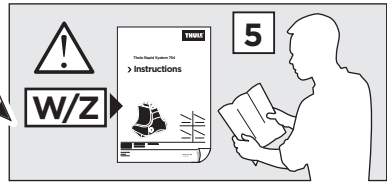

Thule Rapid System Kit 1476

> Instructions

FORD Focus, 5-dr Hatchback, 06-10 (Without fixpoint)

ISO 11154-E

1

	X (scale)	X (mm)	X (inch)
FORD Focus, 5-dr Hatchback, 06-10 (Without fixpoint)	37,5	1026	40 ³/₈

	Y (scale)	Y (mm)	Y (inch)
FORD Focus, 5-dr Hatchback, 06-10 (Without fixpoint)	38,5	1036	40 ³/₄

2

FORD Focus, 5-dr Hatchback, 06-10 (Without fixpoint)

3

	W (mm)	Z (mm)	W (inch)	Z (inch)
FORD Focus, 5-dr Hatchback, 06-10 (Without fixpoint)	270	625	10 ⁵/₈	24 ⁵/₈