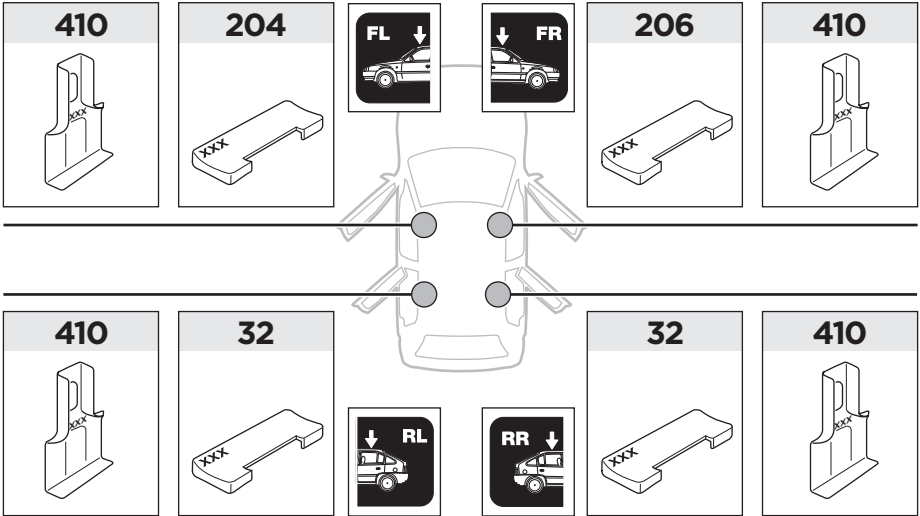

Thule Rapid System Kit 1476

> Instructions

FORD Focus, 5-dr Hatchback, 06-10 (Without fixpoint)

ISO 11154-E

1

	X (scale)	X (mm)	X (inch)
FORD Focus, 5-dr Hatchback, 06-10 (Without fixpoint)	37,5	1026	40 ³/₈

	Y (scale)	Y (mm)	Y (inch)
FORD Focus, 5-dr Hatchback, 06-10 (Without fixpoint)	38,5	1036	40 ³/₄

2

FORD Focus, 5-dr Hatchback, 06-10 (Without fixpoint)

3

	W (mm)	Z (mm)	W (inch)	Z (inch)
FORD Focus, 5-dr Hatchback, 06-10 (Without fixpoint)	270	625	10 ⁵/₈	24 ⁵/₈