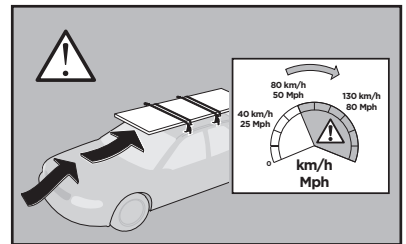

Thule Rapid System Kit 1476

> Instructions

FORD Focus, 5-dr Hatchback, 06-10 (Without fixpoint)

ISO 11154-E

1

	X (scale)	X (mm)	X (inch)
FORD Focus, 5-dr Hatchback, 06-10 (Without fixpoint)	37,5	1026	40 ³/₈

	Y (scale)	Y (mm)	Y (inch)
FORD Focus, 5-dr Hatchback, 06-10 (Without fixpoint)	38,5	1036	40 ³/₄

2

FORD Focus, 5-dr Hatchback, 06-10 (Without fixpoint)

3

	W (mm)	Z (mm)	W (inch)	Z (inch)
FORD Focus, 5-dr Hatchback, 06-10 (Without fixpoint)	270	625	10 ⁵/₈	24 ⁵/₈