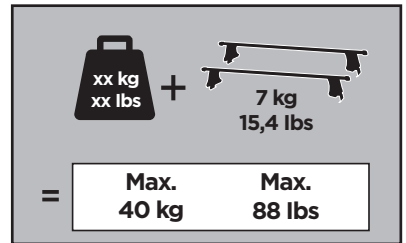

Thule Rapid System Kit 1476

> Instructions

FORD Focus, 5-dr Hatchback, 06-10 (Without fixpoint)

ISO 11154-E

1

	X (scale)	X (mm)	X (inch)
FORD Focus, 5-dr Hatchback, 06-10 (Without fixpoint)	37,5	1026	40 ³/₈

	Y (scale)	Y (mm)	Y (inch)
FORD Focus, 5-dr Hatchback, 06-10 (Without fixpoint)	38,5	1036	40 ³/₄

2

FORD Focus, 5-dr Hatchback, 06-10 (Without fixpoint)

3

	W (mm)	Z (mm)	W (inch)	Z (inch)
FORD Focus, 5-dr Hatchback, 06-10 (Without fixpoint)	270	625	10 ⁵/₈	24 ⁵/₈