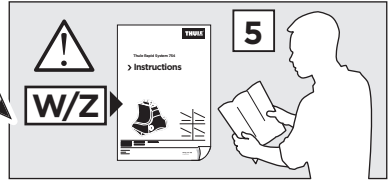

3

	W (mm)	Z (mm)	W (inch)	Z (inch)
FIAT Bravo, 5-dr Hatchback, 07-14	140	850	5 1/2	33 1/2