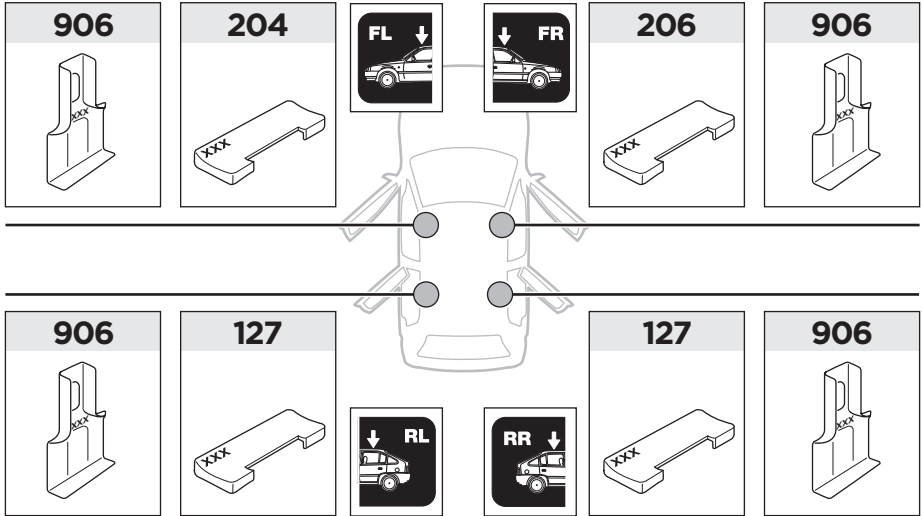

Thule Rapid System Kit 1451

> Instructions

FIAT Bravo, 5-dr Hatchback, 07-14

ISO 11154-E

1

	X (scale)	X (mm)	X (inch)
FIAT Bravo, 5-dr Hatchback, 07-14	41	1061	41 ³ / ₄

	Y (scale)	Y (mm)	Y (inch)
FIAT Bravo, 5-dr Hatchback, 07-14	37	1021	40 ¹ / ₄

2

FIAT Bravo, 5-dr Hatchback, 07-14

3

	W (mm)	Z (mm)	W (inch)	Z (inch)
FIAT Bravo, 5-dr Hatchback, 07-14	140	850	5 1/2	33 1/2