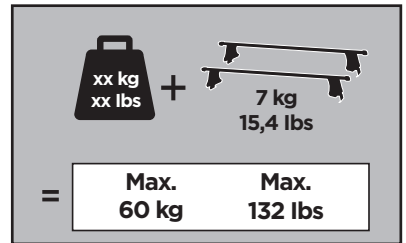

Thule Rapid System Kit 1451

> Instructions

FIAT Bravo, 5-dr Hatchback, 07-14

ISO 11154-E

1

	X (scale)	X (mm)	X (inch)
FIAT Bravo, 5-dr Hatchback, 07-14	41	1061	41 ³ / ₄

	Y (scale)	Y (mm)	Y (inch)
FIAT Bravo, 5-dr Hatchback, 07-14	37	1021	40 ¹ / ₄

2

FIAT Bravo, 5-dr Hatchback, 07-14

3

	W (mm)	Z (mm)	W (inch)	Z (inch)
FIAT Bravo, 5-dr Hatchback, 07-14	140	850	5 1/2	33 1/2