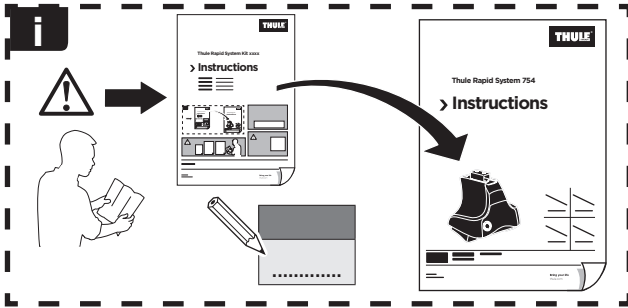

Thule Rapid System Kit 1451

> Instructions

FIAT Bravo, 5-dr Hatchback, 07-14

ISO 11154-E

1

	X (scale)	X (mm)	X (inch)
FIAT Bravo, 5-dr Hatchback, 07-14	41	1061	41 ³ / ₄

	Y (scale)	Y (mm)	Y (inch)
FIAT Bravo, 5-dr Hatchback, 07-14	37	1021	40 ¹ / ₄

2

FIAT Bravo, 5-dr Hatchback, 07-14

3

	W (mm)	Z (mm)	W (inch)	Z (inch)
FIAT Bravo, 5-dr Hatchback, 07-14	140	850	5 1/2	33 1/2