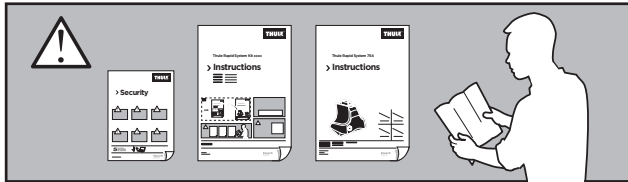

Thule Rapid System Kit 1451

> Instructions

FIAT Bravo, 5-dr Hatchback, 07-14

ISO 11154-E

1

	X (scale)	X (mm)	X (inch)
FIAT Bravo, 5-dr Hatchback, 07-14	41	1061	41 ³ / ₄

	Y (scale)	Y (mm)	Y (inch)
FIAT Bravo, 5-dr Hatchback, 07-14	37	1021	40 ¹ / ₄