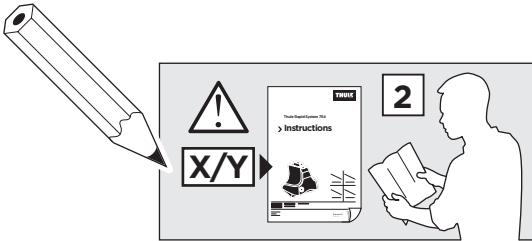

Thule Rapid System Kit 1451

> Instructions

FIAT Bravo, 5-dr Hatchback, 07-14

ISO 11154-E

1

	X (scale)	X (mm)	X (inch)
FIAT Bravo, 5-dr Hatchback, 07-14	41	1061	41 ³ / ₄

	Y (scale)	Y (mm)	Y (inch)
FIAT Bravo, 5-dr Hatchback, 07-14	37	1021	40 ¹ / ₄

2

FIAT Bravo, 5-dr Hatchback, 07-14

3

	W (mm)	Z (mm)	W (inch)	Z (inch)
FIAT Bravo, 5-dr Hatchback, 07-14	140	850	5 1/2	33 1/2