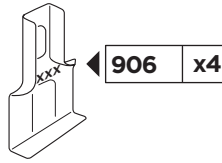

Thule Rapid System Kit 1451

> Instructions

FIAT Bravo, 5-dr Hatchback, 07-14

ISO 11154-E

1

	X (scale)	X (mm)	X (inch)
FIAT Bravo, 5-dr Hatchback, 07-14	41	1061	41 ³ / ₄

	Y (scale)	Y (mm)	Y (inch)
FIAT Bravo, 5-dr Hatchback, 07-14	37	1021	40 ¹ / ₄

2

FIAT Bravo, 5-dr Hatchback, 07-14

3

	W (mm)	Z (mm)	W (inch)	Z (inch)
FIAT Bravo, 5-dr Hatchback, 07-14	140	850	5 1/2	33 1/2