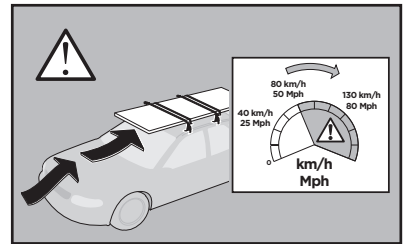

Thule Rapid System Kit 1451

> Instructions

FIAT Bravo, 5-dr Hatchback, 07-14

ISO 11154-E

1

	X (scale)	X (mm)	X (inch)
FIAT Bravo, 5-dr Hatchback, 07-14	41	1061	41 ³ / ₄

	Y (scale)	Y (mm)	Y (inch)
FIAT Bravo, 5-dr Hatchback, 07-14	37	1021	40 ¹ / ₄

2

FIAT Bravo, 5-dr Hatchback, 07-14

3

	W (mm)	Z (mm)	W (inch)	Z (inch)
FIAT Bravo, 5-dr Hatchback, 07-14	140	850	5 1/2	33 1/2