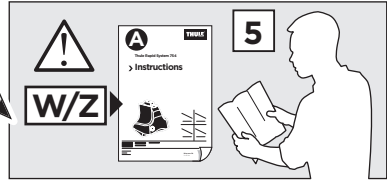

3

	W (mm)	Z (mm)	W (inch)	Z (inch)
HYUNDAI Tucson, 5-dr SUV, 04-09	330	680	13	26 3/4
HYUNDAI JM, 5-dr SUV, 04-09 (JPN)	330	680	13	26 3/4