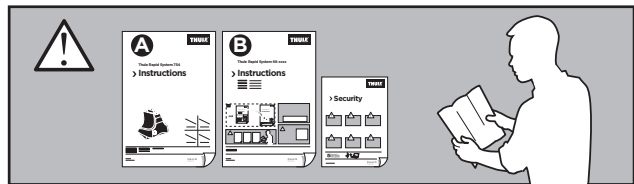

Thule Rapid System Kit 1361

> Instructions

HYUNDAI Tucson, 5-dr SUV, 04-09

HYUNDAI JM, 5-dr SUV, 04-09 (JPN)

ISO 11154-E

141361

C.20150913
519-1361-03

Bring your life
thule.com