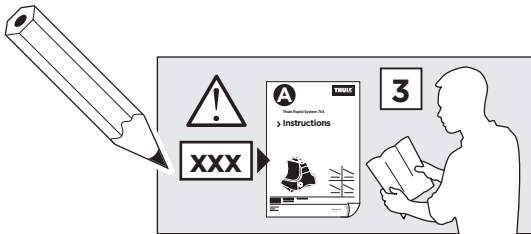

2

HYUNDAI Tucson, 5-dr SUV, 04-09

HYUNDAI JM, 5-dr SUV, 04-09 (JPN)