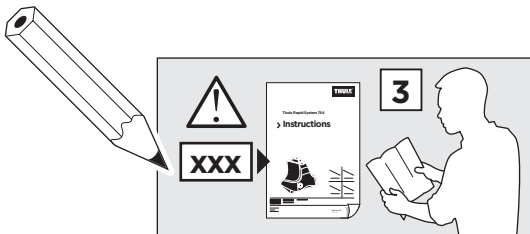

ROVER 45, 5-dr Hatchback, 00-03, 04-05

3

| | W (mm) | Z (mm) | W (inch) | Z (inch) |
|--|--------|--------|----------|----------|
| HONDA Civic , 5-dr Hatchback, 95-99 (JPN) | 160 | 650 | 6 1/4 | 25 5/8 |
| HONDA Civic , 5-dr Hatchback, 95-00 (EUR) | 160 | 650 | 6 1/4 | 25 5/8 |
| MG ZS , 4-dr Sedan, 02-05 | 160 | 650 | 6 1/4 | 25 5/8 |
| MG ZS , 5-dr Hatchback, 02-05 | 160 | 650 | 6 1/4 | 25 5/8 |
| ROVER 400 , 4-dr Sedan, 96-99 | 160 | 650 | 6 1/4 | 25 5/8 |
| ROVER 400 , 5-dr Hatchback, 96-99 | 160 | 650 | 6 1/4 | 25 5/8 |
| ROVER 45 , 4-dr Sedan, 00-03, 04-05 | 160 | 650 | 6 1/4 | 25 5/8 |
| ROVER 45 , 5-dr Hatchback, 00-03, 04-05 | 160 | 650 | 6 1/4 | 25 5/8 |