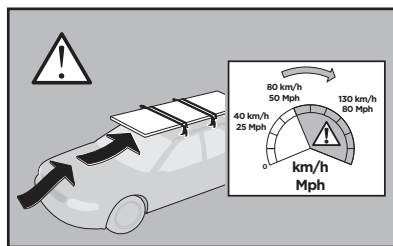

Thule Rapid System Kit 1045

THULE®
SWEDEN

> Instructions

HONDA Civic, 5-dr Hatchback, 95-99 (JPN)

HONDA Civic, 5-dr Hatchback, 95-00 (EUR)

MG ZS, 4-dr Sedan, 02-05

MG ZS, 5-dr Hatchback, 02-05

ROVER 400, 4-dr Sedan, 96-99

ROVER 400, 5-dr Hatchback, 96-99

ROVER 45, 4-dr Sedan, 00-03, 04-05

ROVER 45, 5-dr Hatchback, 00-03, 04-05

ISO 11154-E

141045

C.20130913
519-1045-02

Bring your life
thule.com