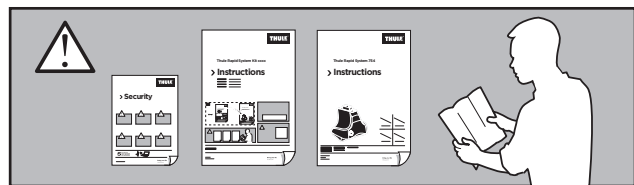

Thule Rapid System Kit 1045

THULE®
SWEDEN

> Instructions

HONDA Civic, 5-dr Hatchback, 95-99 (JPN)

HONDA Civic, 5-dr Hatchback, 95-00 (EUR)

MG ZS, 4-dr Sedan, 02-05

MG ZS, 5-dr Hatchback, 02-05

ROVER 400, 4-dr Sedan, 96-99

ROVER 400, 5-dr Hatchback, 96-99

ROVER 45, 4-dr Sedan, 00-03, 04-05

ROVER 45, 5-dr Hatchback, 00-03, 04-05

ISO 11154-E

141045

C.20130913
519-1045-02

Bring your life
thule.com