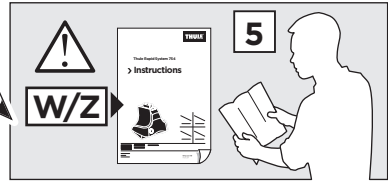

ROVER 45, 5-dr Hatchback, 00-03, 04-05

3

| | W (mm) | Z (mm) | W (inch) | Z (inch) |
|--|--------|--------|----------|----------|
| HONDA Civic , 5-dr Hatchback, 95-99 (JPN) | 160 | 650 | 6 1/4 | 25 5/8 |
| HONDA Civic , 5-dr Hatchback, 95-00 (EUR) | 160 | 650 | 6 1/4 | 25 5/8 |
| MG ZS , 4-dr Sedan, 02-05 | 160 | 650 | 6 1/4 | 25 5/8 |
| MG ZS , 5-dr Hatchback, 02-05 | 160 | 650 | 6 1/4 | 25 5/8 |
| ROVER 400 , 4-dr Sedan, 96-99 | 160 | 650 | 6 1/4 | 25 5/8 |
| ROVER 400 , 5-dr Hatchback, 96-99 | 160 | 650 | 6 1/4 | 25 5/8 |
| ROVER 45 , 4-dr Sedan, 00-03, 04-05 | 160 | 650 | 6 1/4 | 25 5/8 |
| ROVER 45 , 5-dr Hatchback, 00-03, 04-05 | 160 | 650 | 6 1/4 | 25 5/8 |