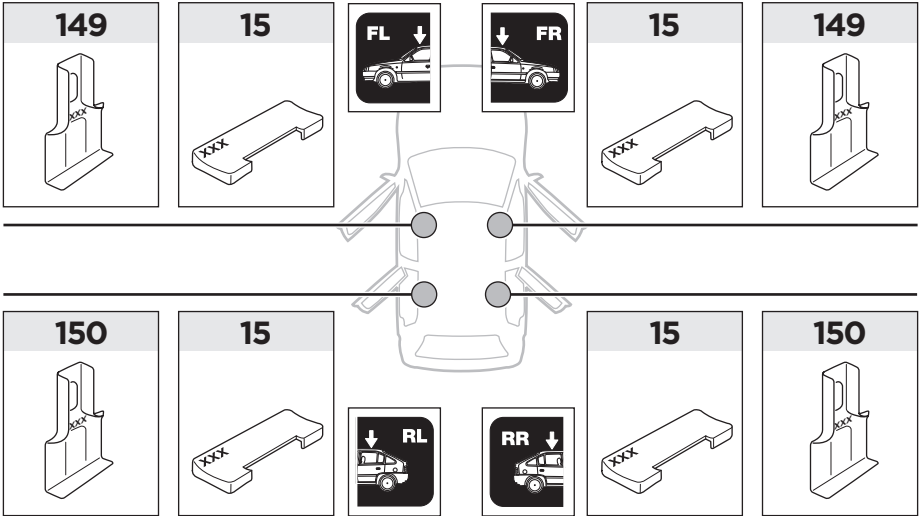

ROVER 45, 5-dr Hatchback, 00-03, 04-05

3

| | W (mm) | Z (mm) | W (inch) | Z (inch) |
|--|--------|--------|----------|----------|
| HONDA Civic , 5-dr Hatchback, 95-99 (JPN) | 160 | 650 | 6 1/4 | 25 5/8 |
| HONDA Civic , 5-dr Hatchback, 95-00 (EUR) | 160 | 650 | 6 1/4 | 25 5/8 |
| MG ZS , 4-dr Sedan, 02-05 | 160 | 650 | 6 1/4 | 25 5/8 |
| MG ZS , 5-dr Hatchback, 02-05 | 160 | 650 | 6 1/4 | 25 5/8 |
| ROVER 400 , 4-dr Sedan, 96-99 | 160 | 650 | 6 1/4 | 25 5/8 |
| ROVER 400 , 5-dr Hatchback, 96-99 | 160 | 650 | 6 1/4 | 25 5/8 |
| ROVER 45 , 4-dr Sedan, 00-03, 04-05 | 160 | 650 | 6 1/4 | 25 5/8 |
| ROVER 45 , 5-dr Hatchback, 00-03, 04-05 | 160 | 650 | 6 1/4 | 25 5/8 |