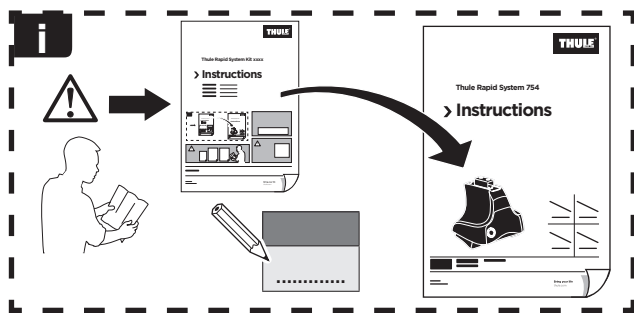

ROVER 400, 5-dr Hatchback, 96-99

ROVER 45, 4-dr Sedan, 00-03, 04-05

ROVER 45, 5-dr Hatchback, 00-03, 04-05

ISO 11154-E

141045

C.20130913
519-1045-02

Bring your life
thule.com

15 x4