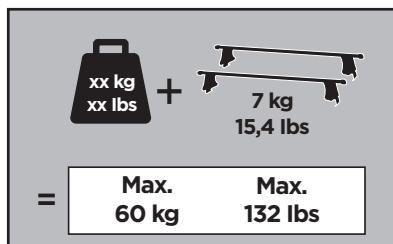

Thule Rapid System Kit 1045

THULE®
SWEDEN

> Instructions

HONDA Civic, 5-dr Hatchback, 95-99 (JPN)

HONDA Civic, 5-dr Hatchback, 95-00 (EUR)

MG ZS, 4-dr Sedan, 02-05

MG ZS, 5-dr Hatchback, 02-05

ROVER 400, 4-dr Sedan, 96-99

ROVER 400, 5-dr Hatchback, 96-99

ROVER 45, 4-dr Sedan, 00-03, 04-05

ROVER 45, 5-dr Hatchback, 00-03, 04-05

ISO 11154-E

141045

C.20130913
519-1045-02

Bring your life
thule.com