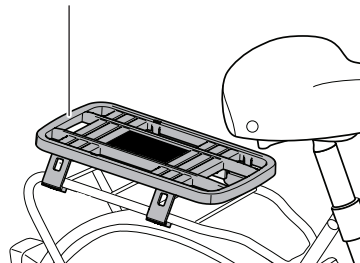

Luggage carrier with EasyFit frame

Min. load capacity: 25 kg / 55 lbs
Must comply to ISO11243

Thule Yepp Maxi EasyFit Adapter: 12020409

Min. load capacity: 25 kg / 55 lbs
Must comply to ISO11243

Max. 25 km/h
15 mph