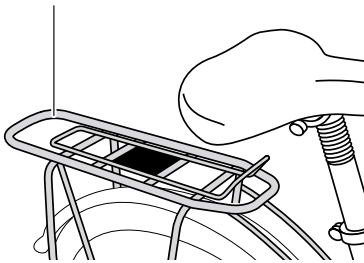

Luggage carrier with EasyFit frame

Min. load capacity: 25 kg / 55 lbs
Must comply to ISO11243

Thule Yepp Maxi EasyFit Adapter: 12020409

Min. load capacity: 25 kg / 55 lbs
Must comply to ISO11243

Max. 25 km/h
15 mph