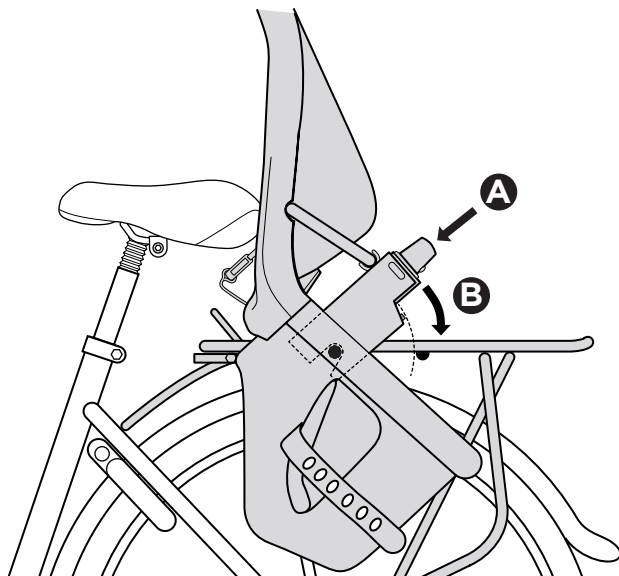

Luggage carrier with EasyFit frame

Min. load capacity: 25 kg / 55 lbs
Must comply to ISO11243

Thule Yepp Maxi EasyFit Adapter: 12020409

Min. load capacity: 25 kg / 55 lbs
Must comply to ISO11243

Max. 25 km/h
15 mph

1

i

*** max 100 mm
max (3.94")**

*** DE max 0 mm**

2

3

4

5