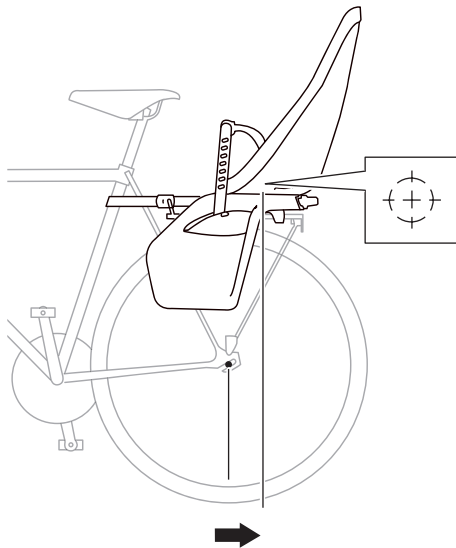

*** max 100 mm
max (3.94")**

* DE max 0 mm