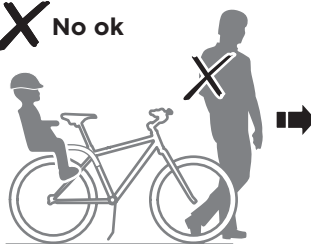

Thule Yepp Maxi EasyFit Adapter: 12020409

Min. load capacity: 25 kg / 55 lbs
Must comply to ISO11243