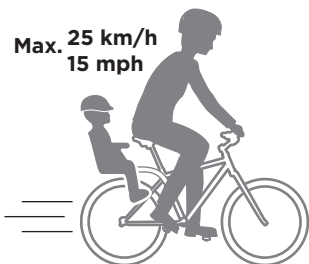

Luggage carrier with EasyFit frame

Min. load capacity: 25 kg / 55 lbs
Must comply to ISO11243

Thule Yepp Maxi EasyFit Adapter: 12020409

Min. load capacity: 25 kg / 55 lbs
Must comply to ISO11243

Max. 25 km/h
15 mph