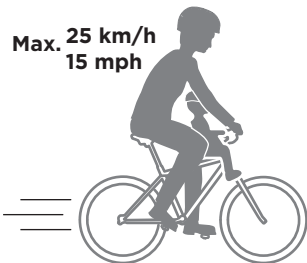

Min:
21 mm
0.83"

Circular

Ø 20-28 mm
Ø 0.79-1.10"

Ok

No ok

No ok

**Max. 25 km/h
15 mph**

No ok