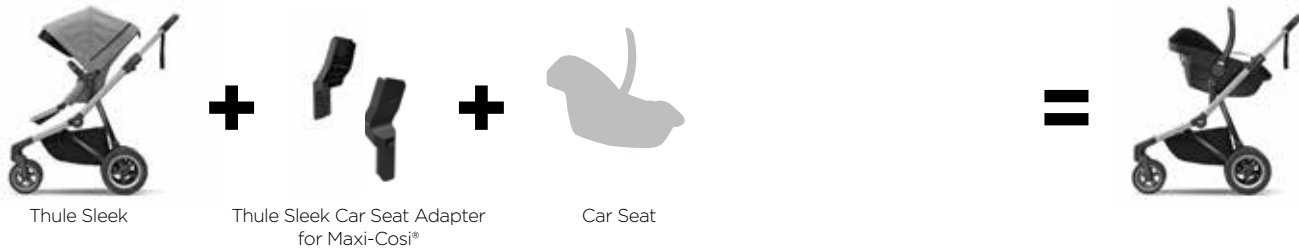

Thule Sleek Configurations

Mono, duo, or twin mode? Configure Thule Sleek to match your needs.

MONO

DUO

TWIN

Thule Sleek Bassinet, Thule Sleek Sibling Seat, and Thule Sleek Car Seat Adapter sold separately. Car seat not included. * Configuration not applicable on all car seats.

Thule Sleek Car Seat Configurations

Car seat not included. * Requires two sets of Thule Sleek Car Seat Adapters