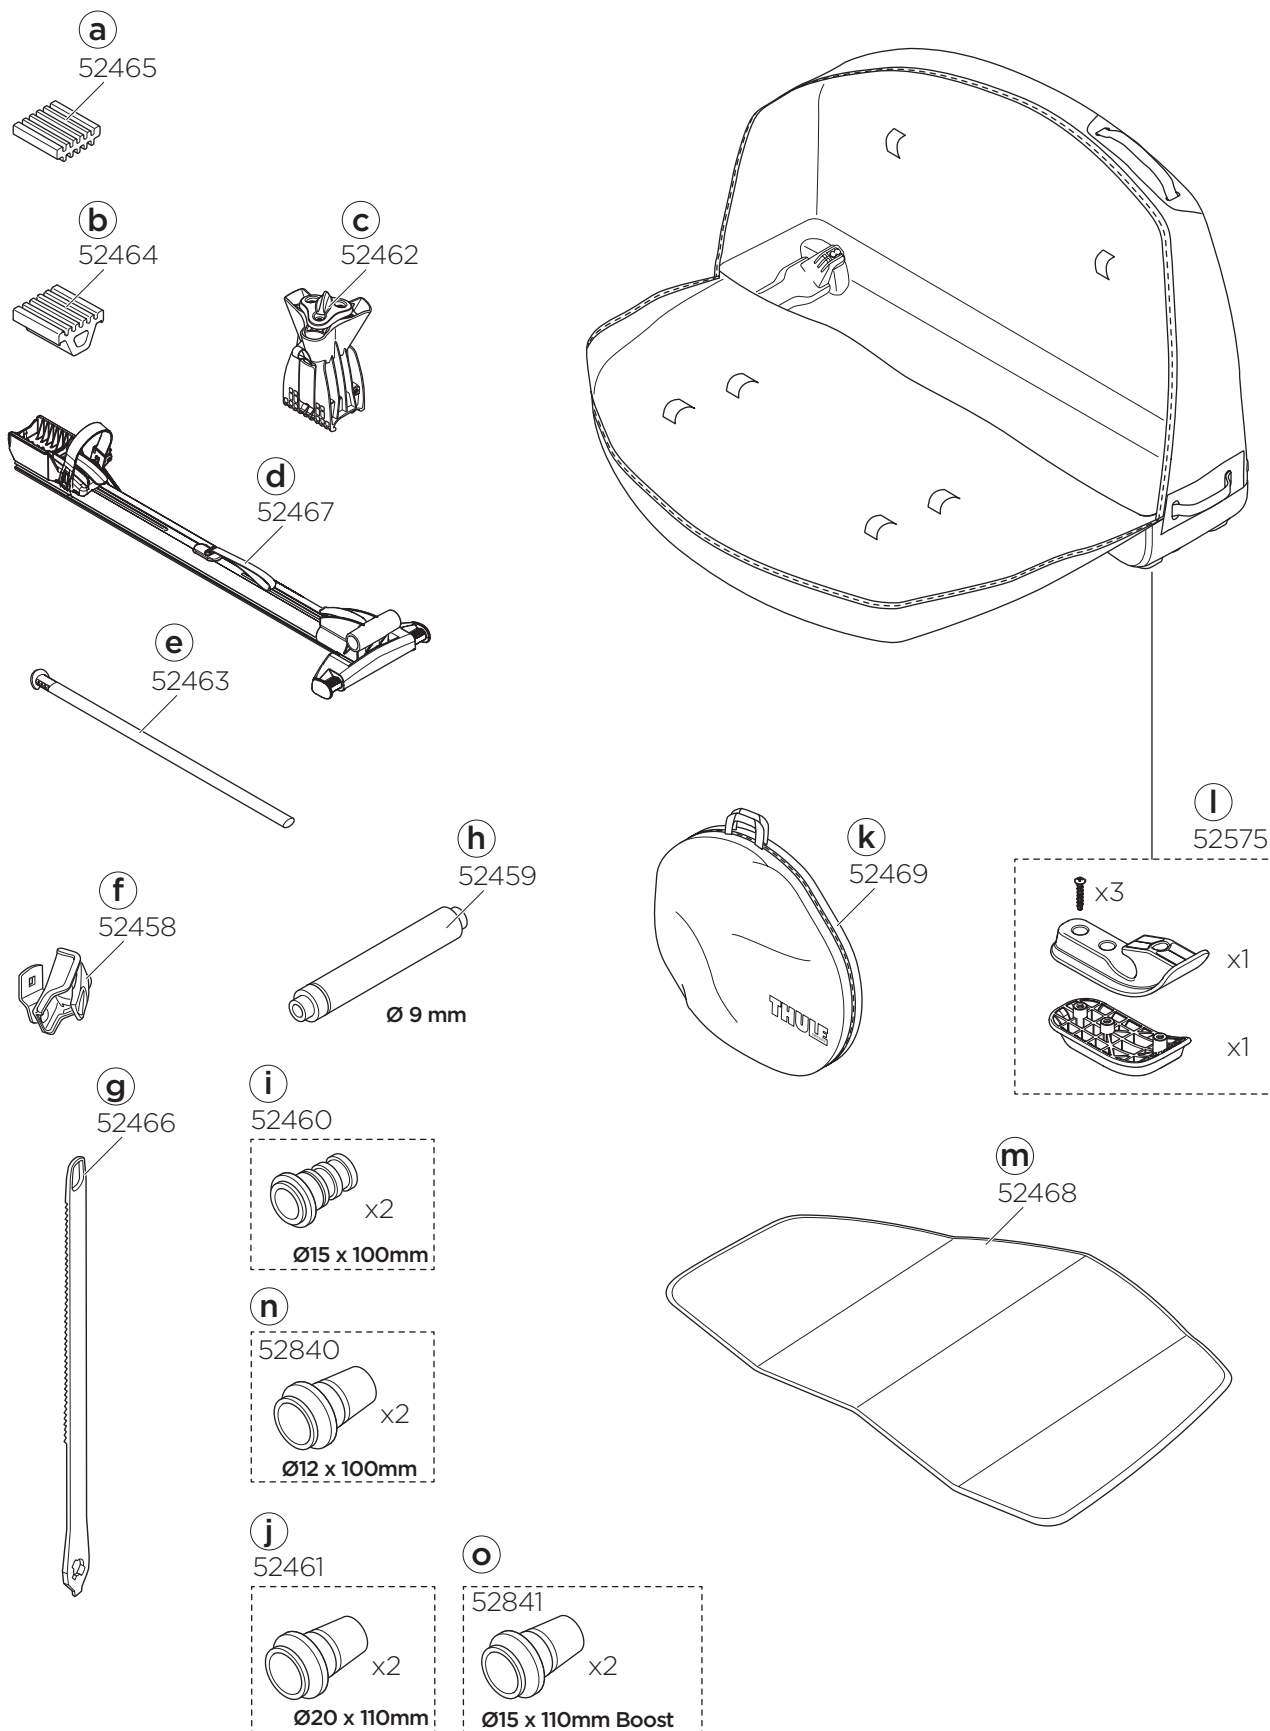

# Thule Round Trip Pro/XT

100501, 100505

**THULE**  
SWEDEN

» PART OF THULE GROUP