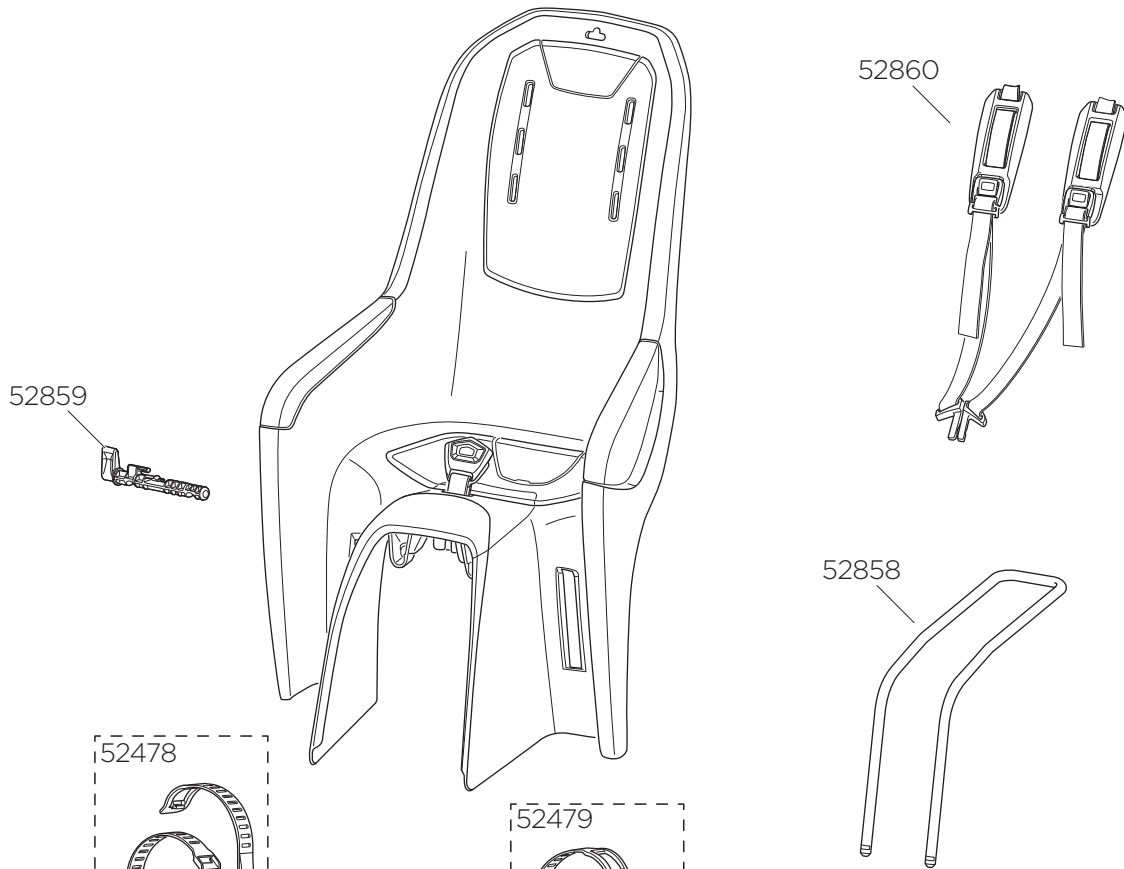

Thule RideAlong Lite

100109, 100110, 100111

THULE
SWEDEN

No
N001-N200
Sparepart No
1500001001 - 1500001200

No
N001-N200
Sparepart No
1500002001 - 1500002200