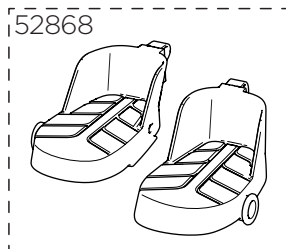

Thule RideAlong Lite

100109, 100110, 100111

THULE
SWEDEN

No
N001-N200
Sparepart No
1500001001 - 1500001200

No
N001-N200
Sparepart No
1500002001 - 1500002200