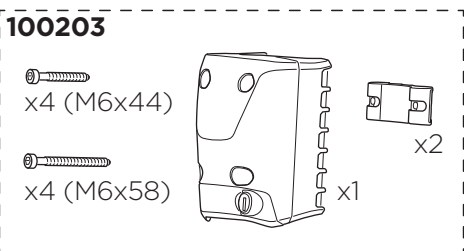

Thule RideAlong

100106, 100107, 100108

THULE
SWEDEN

52480 light grey/orange
52481 dark grey/purple

Key+Lock
= N....

No
N001-N200
Sparepart No
1500001001 - 1500001200

Key

No
N001-N200
Sparepart No
1500002001 - 1500002200