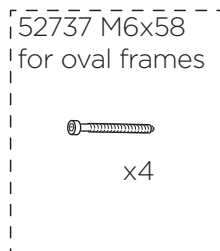

Thule RideAlong

100106, 100107, 100108

THULE
SWEDEN

52480 light grey/orange
52481 dark grey/purple

Key+Lock
= N....

No
N001-N200
Sparepart No
1500001001 - 1500001200

Key

No
N001-N200
Sparepart No
1500002001 - 1500002200