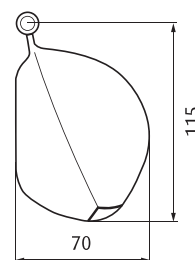

Thule Omnistor Caravan Style

User-friendly and compact

Information

- Installation slid into the caravan rail
- Awning's length 2.30m up to 4.50m
- Fabric projection 2.20m up to 2.30m
- Bag colour White
- Fabric colours 03 - Blue sky
04 - Alaska grey
- Weight 7.50kg up to 14.50kg

PRODUCT REF.	CASSETTE	FABRIC	LENGTH	FABRIC LENGTH	PROJECTION	NET WEIGHT
307828	white	03 Blue Sky	2.30m	2.10m	2.20m	7.5kg
307829	white	04 Alaska Grey	2.30m	2.10m	2.20m	7.5kg
307830	white	03 Blue Sky	2.60m	2.40m	2.20m	8.5kg
307831	white	04 Alaska Grey	2.60m	2.40m	2.20m	8.5kg
307832	white	03 Blue Sky	3.00m	2.80m	2.30m	9.5kg
307833	white	04 Alaska Grey	3.00m	2.80m	2.30m	9.5kg
307834	white	03 Blue Sky	3.50m	3.30m	2.30m	11kg
307835	white	04 Alaska Grey	3.50m	3.30m	2.30m	11kg
307836	white	03 Blue Sky	4.00m	3.80m	2.30m	13kg
307837	white	04 Alaska Grey	4.00m	3.80m	2.30m	13kg
307838	white	03 Blue Sky	4.50m	4.30m	2.30m	14.5kg
307839	white	04 Alaska Grey	4.50m	4.30m	2.30m	14.5kg

Spare parts Thule Omnistor Caravan Style

THULE Omnistor Caravan Style

3A 602

	ART.NR.	DESCRIPTION	
1	1500602184	RAFTER ARM ASSY 2,30/2.60 M	
	1500602185	RAFTER ARM ASSY 3.00/4,50 M	
3	1500601808	ROLLER TUBE CAR STYLE - 2,30M	
	1500601737	ROLLER TUBE CAR STYLE 2.60M	
	1500600046	ROLLER TUBE CAR STYLE 3.00M	
	1500601809	ROLLER TUBE CAR STYLE - 3,50M	
	1500601810	ROLLER TUBE CAR STYLE - 4,00M	
	1500601470	ROLLER TUBE CAR STYLE 4.50M	
	4	1500600062	FABRIC 2.30M CAR STYLE 03 BL SK
		1500600063	FABRIC 2.30M CAR STYLE 04 AL GR
1500600064		FABRIC 2.60M CAR STYLE 03 BL SK	
1500600065		FABRIC 2.60M CAR STYLE 04 AL GR	
1500600066		FABRIC 3.00M CAR STYLE 03 BL SK	
1500600067		FABRIC 3.00M CAR STYLE 04 AL GR	
1500600069		FABRIC 3.50M CAR STYLE 03 BL SK	
1500600070		FABRIC 3.50M CAR STYLE 04 AL GR	
1500600071		FABRIC 4.00M CAR STYLE 03 BL SK	
1500600072		FABRIC 4.00M CAR STYLE 04 AL GR	
5	1500600073	FABRIC 4.50M CAR STYLE 03 BL SK	
	1500600074	FABRIC 4.50M CAR STYLE 04 AL GR	
5	308240	TENSION RFT 2.30M CAR STYLE	