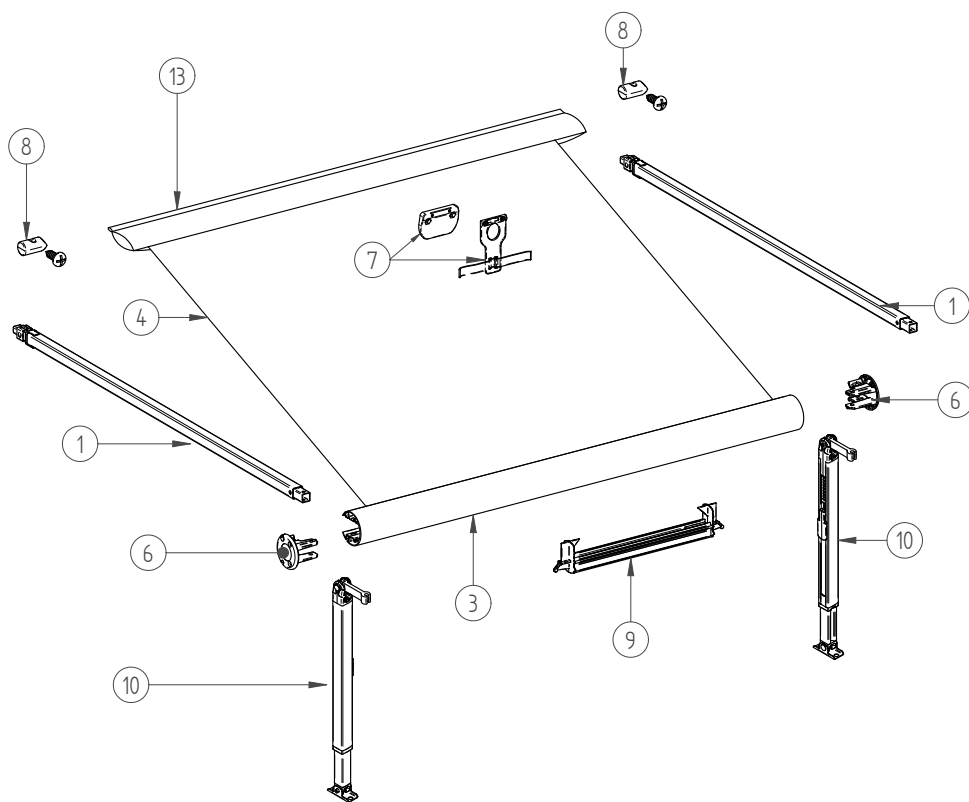

Specs

- Light Weight min 7.5kg to max 14.5kg.
- Two end plugs are supplied: awning does not move in the rail.
- The awning is opened and closed manually.
- Tension arms & support legs integrated in the profile: awning fits in a small bag.
- Especially designed for caravans.
- Suits smaller budgets.

PRODUCT REF.	CASSETTE	FABRIC	LENGTH	FABRIC LENGTH	PROJECTION	NET WEIGHT
307828	white	03 Blue Sky	2.30m	2.10m	2.20m	7.5kg
307829	white	04 Alaska Grey	2.30m	2.10m	2.20m	7.5kg
307830	white	03 Blue Sky	2.60m	2.40m	2.20m	8.5kg
307831	white	04 Alaska Grey	2.60m	2.40m	2.20m	8.5kg
307832	white	03 Blue Sky	3.00m	2.80m	2.30m	9.5kg
307833	white	04 Alaska Grey	3.00m	2.80m	2.30m	9.5kg
307834	white	03 Blue Sky	3.50m	3.30m	2.30m	11kg
307835	white	04 Alaska Grey	3.50m	3.30m	2.30m	11kg
307836	white	03 Blue Sky	4.00m	3.80m	2.30m	13kg
307837	white	04 Alaska Grey	4.00m	3.80m	2.30m	13kg
307838	white	03 Blue Sky	4.50m	4.30m	2.30m	14.5kg
307839	white	04 Alaska Grey	4.50m	4.30m	2.30m	14.5kg

Spare parts Thule Omnistor Caravan Style

THULE Omnistor Caravan Style

3A 602

	ART.NR.	DESCRIPTION	
1	1500602184	RAFTER ARM ASSY 2,30/2.60 M	
	1500602185	RAFTER ARM ASSY 3.00/4,50 M	
3	1500601808	ROLLER TUBE CAR STYLE - 2,30M	
	1500601737	ROLLER TUBE CAR STYLE 2.60M	
	1500600046	ROLLER TUBE CAR STYLE 3.00M	
	1500601809	ROLLER TUBE CAR STYLE - 3,50M	
	1500601810	ROLLER TUBE CAR STYLE - 4,00M	
	1500601470	ROLLER TUBE CAR STYLE 4.50M	
	4	1500600062	FABRIC 2.30M CAR STYLE 03 BL SK
		1500600063	FABRIC 2.30M CAR STYLE 04 AL GR
1500600064		FABRIC 2.60M CAR STYLE 03 BL SK	
1500600065		FABRIC 2.60M CAR STYLE 04 AL GR	
1500600066		FABRIC 3.00M CAR STYLE 03 BL SK	
1500600067		FABRIC 3.00M CAR STYLE 04 AL GR	
1500600069		FABRIC 3.50M CAR STYLE 03 BL SK	
1500600070		FABRIC 3.50M CAR STYLE 04 AL GR	
1500600071		FABRIC 4.00M CAR STYLE 03 BL SK	
1500600072		FABRIC 4.00M CAR STYLE 04 AL GR	
5	1500600073	FABRIC 4.50M CAR STYLE 03 BL SK	
	1500600074	FABRIC 4.50M CAR STYLE 04 AL GR	
5	308240	TENSION RFT 2.30M CAR STYLE	